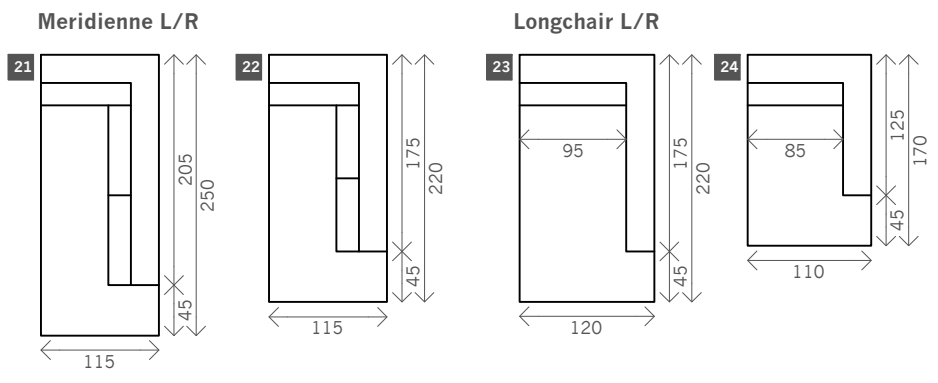

Metropole 2.0

Width arms: 25 cm

Toss cushions 45x 45 cm:

Height legs: 4 cm

Seats with 2 arms: 2x

Sitting height: ca. 42 cm

Seats with 1 arm/Meridienne/Longchair: 1x

Total height: ca. 80 cm

Total depth: ca. 115 cm

Examples corner sofas