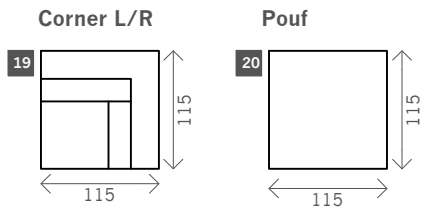

Metropole 2.0

Width arms: 25 cm

Toss cushions 45x 45 cm:

Height legs: 4 cm

Seats with 2 arms: 2x

Sitting height: ca. 42 cm

Seats with 1 arm/Meridienne/Longchair: 1x

Total height: ca. 80 cm

Total depth: ca. 115 cm

Examples corner sofas