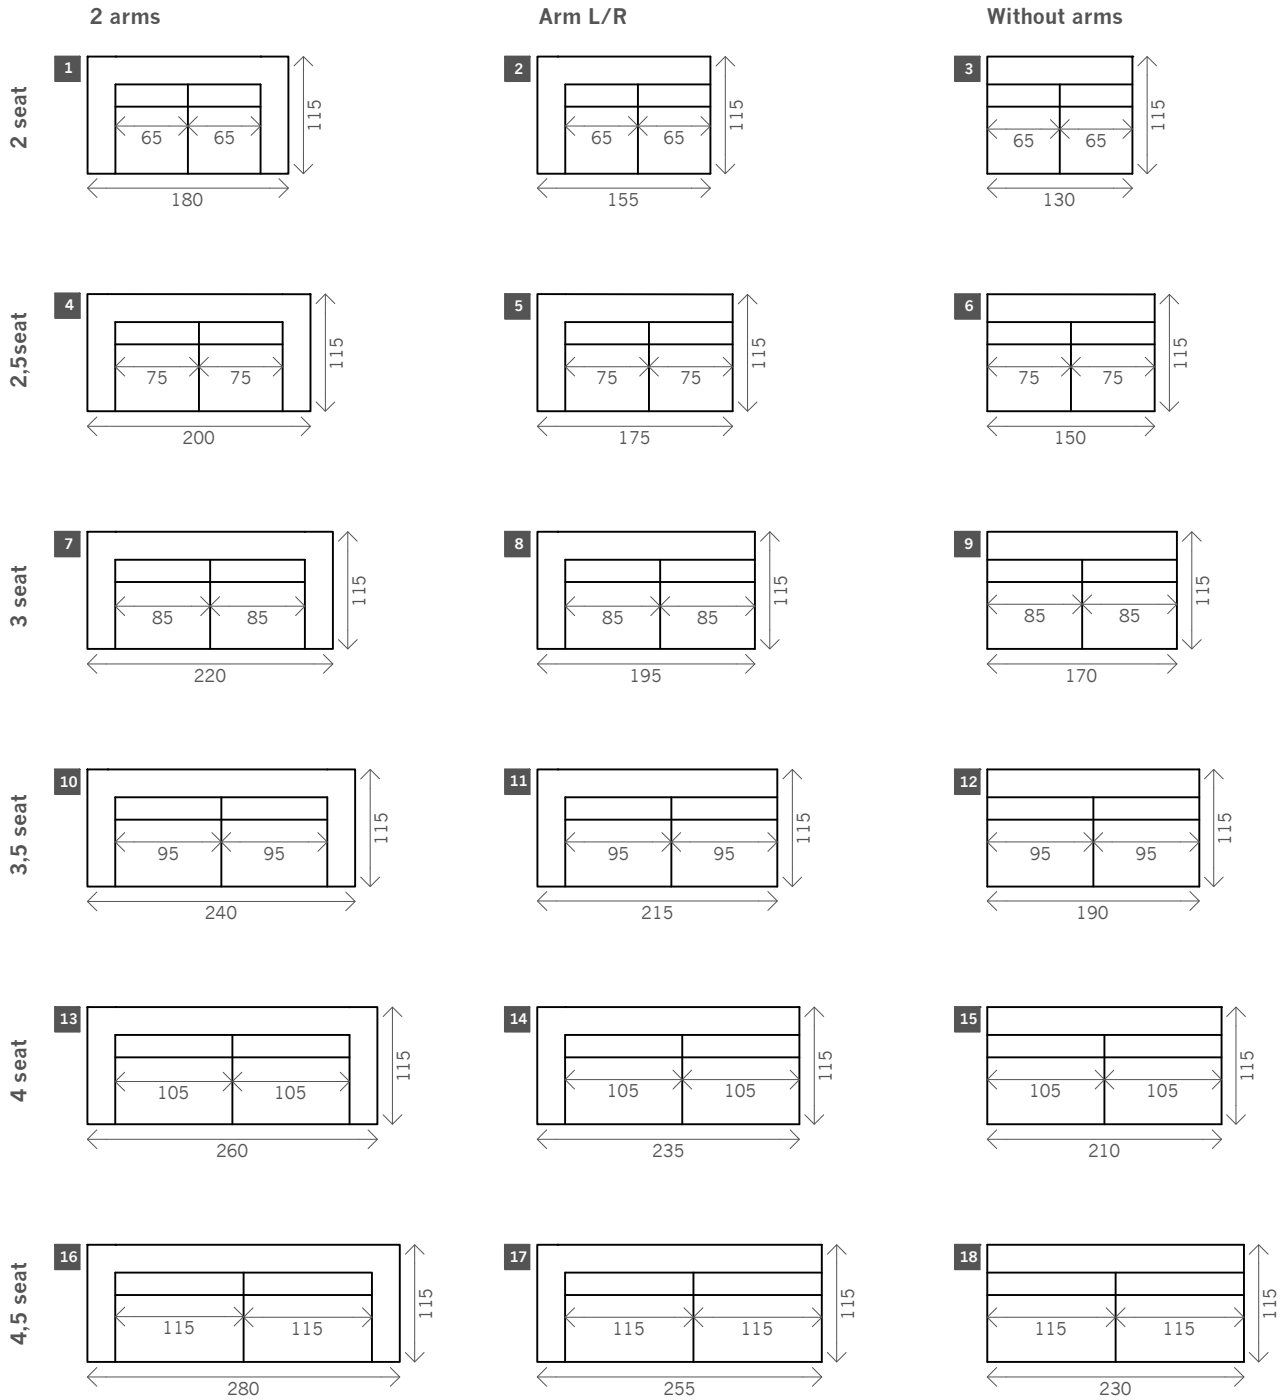

Metropole 2.0

Width arms: 25 cm

Toss cushions 45x 45 cm:

Height legs: 4 cm

Seats with 2 arms: 2x

Sitting height: ca. 42 cm

Seats with 1 arm/Meridienne/Longchair: 1x

Total height: ca. 80 cm

Total depth: ca. 115 cm

Examples corner sofas