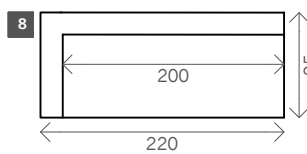

Delta

Width arms: 20 cm

Height legs: 5 cm

Sitting height: ca. 44 cm

Total height: ca. 70 cm

Total depth: ca. 95 cm

Toss cushions 45x45:

Seats with 2 arms: 2x

Seats with 1 arm/Meridienne/Longchair: 1x

2 arms

2 seat

Arm L/R

2,5 seat

3 seat

3,5 seat

4 seat

4,5 seat

Corner L/R

Pouf

Meridienne L/R

Longchair L/R

Examples corner sofas

Combination 1
4 seat arm L/R (10)
+ corner (13)
+ 2 seat arm L/R (2)

Combination 2
4 seat arm L/R (10)
+ Meridienne L/R (16)