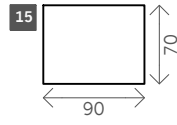

Delta

Width arms: 20 cm

Height legs: 5 cm

Sitting height: ca. 44 cm

Total height: ca. 70 cm

Total depth: ca. 95 cm

Toss cushions 45x45:

Seats with 2 arms: 2x

Seats with 1 arm/Meridienne/Longchair: 1x

2 arms

2 seat

Arm L/R

2,5 seat

3 seat

3,5 seat

4 seat

4,5 seat

Corner L/R

Pouf

Meridienne L/R

Longchair L/R

Examples corner sofas

Combination 1
4 seat arm L/R (10)
+ corner (13)
+ 2 seat arm L/R (2)

Combination 2
4 seat arm L/R (10)
+ Meridienne L/R (16)