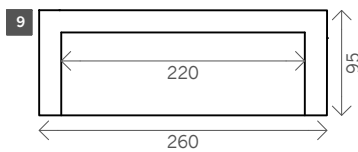

Delta

Width arms: 20 cm

Height legs: 5 cm

Sitting height: ca. 44 cm

Total height: ca. 70 cm

Total depth: ca. 95 cm

Toss cushions 45x45:

Seats with 2 arms: 2x

Seats with 1 arm/Meridienne/Longchair: 1x

2 arms

2 seat

Arm L/R

2,5 seat

3 seat

3,5 seat

4 seat