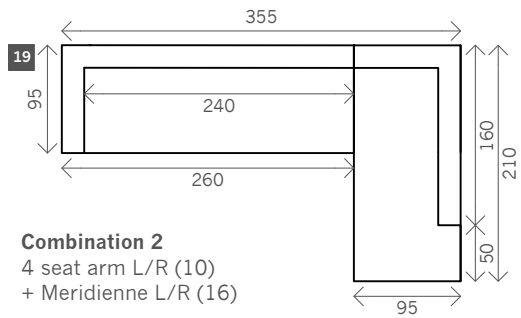

Delta

Width arms: 20 cm

Height legs: 5 cm

Sitting height: ca. 44 cm

Total height: ca. 70 cm

Total depth: ca. 95 cm

Toss cushions 45x45:

Seats with 2 arms: 2x

4,5 seat

Corner L/R

Pouf

Meridienne L/R

Longchair L/R

Examples corner sofas

Combination 1
4 seat arm L/R (10)
+ corner (13)
+ 2 seat arm L/R (2)

Combination 2
4 seat arm L/R (10)
+ Meridienne L/R (16)