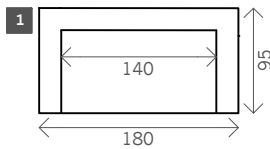

Delta

Width arms: 20 cm

Height legs: 5 cm

Sitting height: ca. 44 cm

Total height: ca. 70 cm

Total depth: ca. 95 cm

Toss cushions 45x45:

Seats with 2 arms: 2x

Seats with 1 arm/Meridienne/Longchair: 1x

2 arms

2 seat

Arm L/R

2,5 seat

3 seat

3,5 seat

4 seat