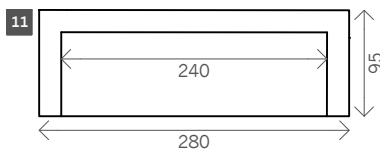

Delta

Width arms: 20 cm

Height legs: 5 cm

Sitting height: ca. 44 cm

Total height: ca. 70 cm

Total depth: ca. 95 cm

Toss cushions 45x45:

Seats with 2 arms: 2x

Seats with 1 arm/Meridienne/Longchair: 1x

2 arms

2 seat

Arm L/R

2,5 seat

3 seat

3,5 seat

4 seat

4,5 seat