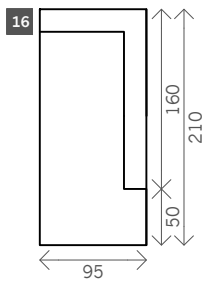

Delta

Width arms: 20 cm

Height legs: 5 cm

Sitting height: ca. 44 cm

Total height: ca. 70 cm

Total depth: ca. 95 cm

Toss cushions 45x45:

Seats with 2 arms: 2x

4,5 seat

Corner L/R

Pouf

Meridienne L/R

Longchair L/R

Examples corner sofas

Combination 1
4 seat arm L/R (10)
+ corner (13)
+ 2 seat arm L/R (2)

Combination 2
4 seat arm L/R (10)
+ Meridienne L/R (16)