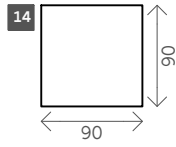

Pouf

Examples corner sofas