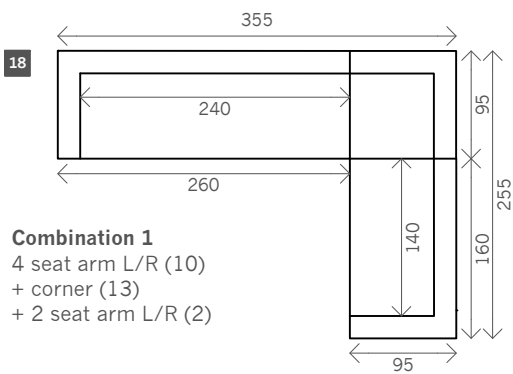

Delta

Width arms: 20 cm

Height legs: 5 cm

Sitting height: ca. 44 cm

Total height: ca. 70 cm

Total depth: ca. 95 cm

Toss cushions 45x45:

Seats with 2 arms: 2x

4,5 seat

Corner L/R

Pouf

Meridienne L/R

Longchair L/R

Examples corner sofas

Combination 1
4 seat arm L/R (10)
+ corner (13)
+ 2 seat arm L/R (2)

Combination 2
4 seat arm L/R (10)
+ Meridienne L/R (16)