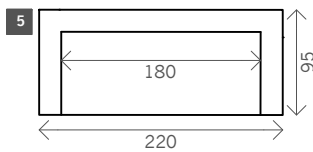

Delta

Width arms: 20 cm

Height legs: 5 cm

Sitting height: ca. 44 cm

Total height: ca. 70 cm

Total depth: ca. 95 cm

Toss cushions 45x45:

Seats with 2 arms: 2x

Seats with 1 arm/Meridienne/Longchair: 1x

2 arms

2 seat

Arm L/R

2,5 seat

3 seat

3,5 seat

4 seat

4,5 seat

Corner L/R

Pouf

Meridienne L/R

Longchair L/R

Examples corner sofas

Combination 1
4 seat arm L/R (10)
+ corner (13)
+ 2 seat arm L/R (2)

Combination 2
4 seat arm L/R (10)
+ Meridienne L/R (16)