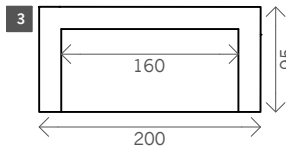

Delta

Width arms: 20 cm

Height legs: 5 cm

Sitting height: ca. 44 cm

Total height: ca. 70 cm

Total depth: ca. 95 cm

Toss cushions 45x45:

Seats with 2 arms: 2x

Seats with 1 arm/Meridienne/Longchair: 1x

2 arms

2 seat

Arm L/R

2,5 seat

3 seat

3,5 seat

4 seat

4,5 seat

Corner L/R

Pouf

Meridienne L/R

Longchair L/R

Examples corner sofas

Combination 1
4 seat arm L/R (10)
+ corner (13)
+ 2 seat arm L/R (2)

Combination 2
4 seat arm L/R (10)
+ Meridienne L/R (16)