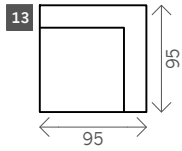

Corner L/R

Examples corner sofas