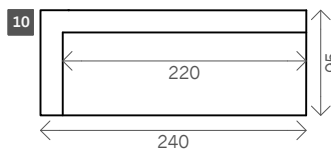

Delta

Width arms: 20 cm

Height legs: 5 cm

Sitting height: ca. 44 cm

Total height: ca. 70 cm

Total depth: ca. 95 cm

Toss cushions 45x45:

Seats with 2 arms: 2x

Seats with 1 arm/Meridienne/Longchair: 1x

2 arms

2 seat

Arm L/R

2,5 seat

3 seat

3,5 seat

4 seat