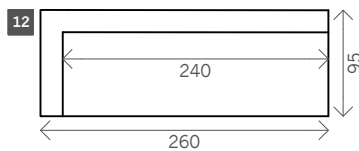

Delta

Width arms: 20 cm

Height legs: 5 cm

Sitting height: ca. 44 cm

Total height: ca. 70 cm

Total depth: ca. 95 cm

Toss cushions 45x45:

Seats with 2 arms: 2x

Seats with 1 arm/Meridienne/Longchair: 1x

2 arms

2 seat

Arm L/R

2,5 seat

3 seat

3,5 seat

4 seat

4,5 seat