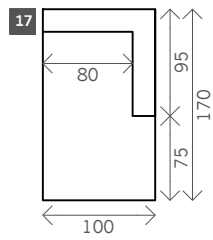

Delta

Width arms: 20 cm

Height legs: 5 cm

Sitting height: ca. 44 cm

Total height: ca. 70 cm

Total depth: ca. 95 cm

Toss cushions 45x45:

Seats with 2 arms: 2x

4,5 seat

Corner L/R

Pouf

Meridienne L/R

Longchair L/R

Examples corner sofas

Combination 1
4 seat arm L/R (10)
+ corner (13)
+ 2 seat arm L/R (2)

Combination 2
4 seat arm L/R (10)
+ Meridienne L/R (16)