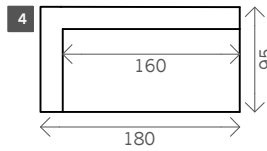

Delta

Width arms: 20 cm

Height legs: 5 cm

Sitting height: ca. 44 cm

Total height: ca. 70 cm

Total depth: ca. 95 cm

Toss cushions 45x45:

Seats with 2 arms: 2x

Seats with 1 arm/Meridienne/Longchair: 1x

2 arms

2 seat

Arm L/R

2,5 seat

3 seat

3,5 seat

4 seat

4,5 seat

Corner L/R

Pouf

Meridienne L/R

Longchair L/R

Examples corner sofas

Combination 1
4 seat arm L/R (10)
+ corner (13)
+ 2 seat arm L/R (2)

Combination 2
4 seat arm L/R (10)
+ Meridienne L/R (16)