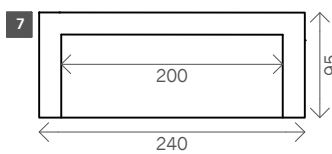

Delta

Width arms: 20 cm

Height legs: 5 cm

Sitting height: ca. 44 cm

Total height: ca. 70 cm

Total depth: ca. 95 cm

Toss cushions 45x45:

Seats with 2 arms: 2x

Seats with 1 arm/Meridienne/Longchair: 1x

2 arms

2 seat

Arm L/R

2,5 seat

3 seat

3,5 seat

4 seat

4,5 seat

Corner L/R

Pouf

Meridienne L/R

Longchair L/R

Examples corner sofas

Combination 1
4 seat arm L/R (10)
+ corner (13)
+ 2 seat arm L/R (2)

Combination 2
4 seat arm L/R (10)
+ Meridienne L/R (16)