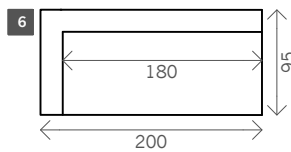

Delta

Width arms: 20 cm

Height legs: 5 cm

Sitting height: ca. 44 cm

Total height: ca. 70 cm

Total depth: ca. 95 cm

Toss cushions 45x45:

Seats with 2 arms: 2x

Seats with 1 arm/Meridienne/Longchair: 1x

2 arms

2 seat

Arm L/R

2,5 seat

3 seat

3,5 seat

4 seat

4,5 seat

Corner L/R

Pouf

Meridienne L/R

Longchair L/R

Examples corner sofas

Combination 1
4 seat arm L/R (10)
+ corner (13)
+ 2 seat arm L/R (2)

Combination 2
4 seat arm L/R (10)
+ Meridienne L/R (16)