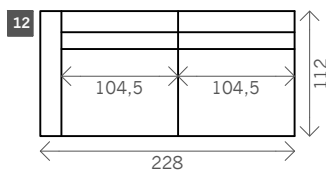

Yukon

Width arms: 19 cm

Height legs: 17 cm

Sitting height: ca. 43 cm

Total height: ca. 83-104 cm

Total depth: ca. 105-112 cm

Legs: black metal

2 arms

Arm L/R

Without arms

1,5 seat

2,5 seat

3 seat

3,5 seat

4 seat

Corner L/R

Pouf

Ottomane L/R

Meridienne L/R

Longchair L/R

Terminal element L/R

Examples corner sofas

Combination 1
Meridienne L/R (19)
+ 4 seat arm L/R (12)

Combination 2
2x 4 seat arm L/R (12)
+ Side table (17)

Combination 3
3,5 seat without arms (10)
+ corner L/R (14)
+ Terminal element L/R (22)