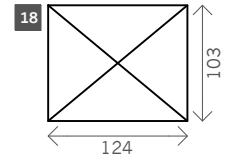

Yukon

Width arms: 19 cm

Height legs: 17 cm

Sitting height: ca. 43 cm

Total height: ca. 83-104 cm

Total depth: ca. 105-112 cm

Legs: black metal

2 arms

Arm L/R

Without arms

1,5 seat

2,5 seat

3 seat

3,5 seat

4 seat

Corner L/R

Pouf

Ottomane L/R

Meridienne L/R

Longchair L/R

Terminal element L/R

Examples corner sofas

Combination 1
Meridienne L/R (19)
+ 4 seat arm L/R (12)

Combination 2
2x 4 seat arm L/R (12)
+ Side table (17)