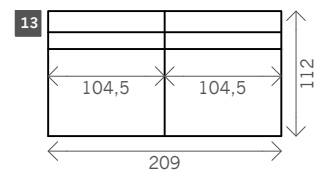

Yukon

Width arms: 19 cm

Height legs: 17 cm

Sitting height: ca. 43 cm

Total height: ca. 83-104 cm

Total depth: ca. 105-112 cm

Legs: black metal

2 arms

Arm L/R

Without arms

1,5 seat

2,5 seat

3 seat

3,5 seat

4 seat

Corner L/R

Pouf

Ottomane L/R

Meridienne L/R

Longchair L/R

Terminal element L/R

Examples corner sofas

Combination 1
Meridienne L/R (19)
+ 4 seat arm L/R (12)

Combination 2
2x 4 seat arm L/R (12)
+ Side table (17)