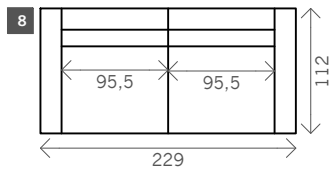

Yukon

Width arms: 19 cm

Height legs: 17 cm

Sitting height: ca. 43 cm

Total height: ca. 83-104 cm

Total depth: ca. 105-112 cm

Legs: black metal

2 arms

Arm L/R

Without arms

1,5 seat

2,5 seat

3 seat

3,5 seat

4 seat

Corner L/R

Pouf

Ottomane L/R

Meridienne L/R

Longchair L/R

Terminal element L/R

Examples corner sofas

Combination 1
Meridienne L/R (19)
+ 4 seat arm L/R (12)

Combination 2
2x 4 seat arm L/R (12)
+ Side table (17)

Combination 3
3,5 seat without arms (10)
+ corner L/R (14)
+ Terminal element L/R (22)