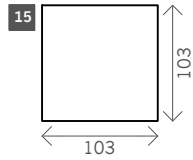

Yukon

Width arms: 19 cm

Height legs: 17 cm

Sitting height: ca. 43 cm

Total height: ca. 83-104 cm

Total depth: ca. 105-112 cm

Legs: black metal

2 arms

Arm L/R

Without arms

1,5 seat

2,5 seat

3 seat

3,5 seat

4 seat

Corner L/R

Pouf

Ottomane L/R

Meridienne L/R

Longchair L/R

Terminal element L/R

Examples corner sofas

Combination 1
Meridienne L/R (19)
+ 4 seat arm L/R (12)

Combination 2
2x 4 seat arm L/R (12)
+ Side table (17)