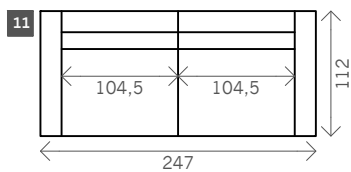

Yukon

Width arms: 19 cm

Height legs: 17 cm

Sitting height: ca. 43 cm

Total height: ca. 83-104 cm

Total depth: ca. 105-112 cm

Legs: black metal

2 arms

Arm L/R

Without arms

1,5 seat

2,5 seat

3 seat

3,5 seat

4 seat

Corner L/R

Pouf

Ottomane L/R

Meridienne L/R

Longchair L/R

Terminal element L/R

Examples corner sofas

Combination 1
Meridienne L/R (19)
+ 4 seat arm L/R (12)

Combination 2
2x 4 seat arm L/R (12)
+ Side table (17)

Combination 3
3,5 seat without arms (10)
+ corner L/R (14)
+ Terminal element L/R (22)