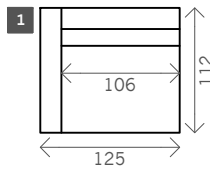

Yukon

Width arms: 19 cm

Height legs: 17 cm

Sitting height: ca. 43 cm

Total height: ca. 83-104 cm

Total depth: ca. 105-112 cm

Legs: black metal

2 arms

Arm L/R

Without arms

1,5 seat

2,5 seat

3 seat

3,5 seat

4 seat

Corner L/R