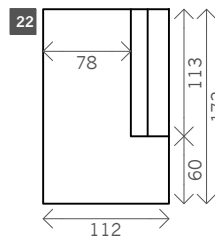

Yukon

Width arms: 19 cm

Height legs: 17 cm

Sitting height: ca. 43 cm

Total height: ca. 83-104 cm

Total depth: ca. 105-112 cm

Legs: black metal

2 arms

Arm L/R

Without arms

1,5 seat

2,5 seat

3 seat

3,5 seat

4 seat

Corner L/R

Pouf

Ottomane L/R

Meridienne L/R

Longchair L/R

Terminal element L/R

Examples corner sofas

Combination 1
Meridienne L/R (19)
+ 4 seat arm L/R (12)

Combination 2
2x 4 seat arm L/R (12)
+ Side table (17)

Combination 3
3,5 seat without arms (10)
+ corner L/R (14)
+ Terminal element L/R (22)