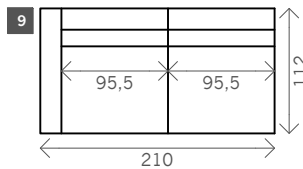

Yukon

Width arms: 19 cm

Height legs: 17 cm

Sitting height: ca. 43 cm

Total height: ca. 83-104 cm

Total depth: ca. 105-112 cm

Legs: black metal

2 arms

Arm L/R

Without arms

1,5 seat

2,5 seat

3 seat

3,5 seat

4 seat

Corner L/R

Pouf

Ottomane L/R

Meridienne L/R

Longchair L/R

Terminal element L/R

Examples corner sofas

Combination 1
Meridienne L/R (19)
+ 4 seat arm L/R (12)

Combination 2
2x 4 seat arm L/R (12)
+ Side table (17)