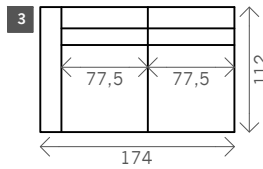

Yukon

Width arms: 19 cm

Height legs: 17 cm

Sitting height: ca. 43 cm

Total height: ca. 83-104 cm

Total depth: ca. 105-112 cm

Legs: black metal

2 arms

Arm L/R

Without arms

1,5 seat

2,5 seat

3 seat

3,5 seat

4 seat

Corner L/R

Combination 3
3,5 seat without arms (10)
+ corner L/R (14)
+ Terminal element L/R (22)