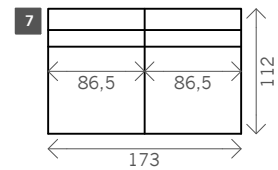

Yukon

Width arms: 19 cm

Height legs: 17 cm

Sitting height: ca. 43 cm

Total height: ca. 83-104 cm

Total depth: ca. 105-112 cm

Legs: black metal

2 arms

Arm L/R

Without arms

1,5 seat

2,5 seat

3 seat

3,5 seat

4 seat

Corner L/R

Pouf

Ottomane L/R

Meridienne L/R

Longchair L/R

Terminal element L/R

Examples corner sofas

Combination 1
Meridienne L/R (19)
+ 4 seat arm L/R (12)

Combination 2
2x 4 seat arm L/R (12)
+ Side table (17)