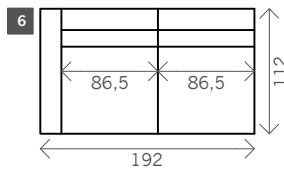

Yukon

Width arms: 19 cm

Height legs: 17 cm

Sitting height: ca. 43 cm

Total height: ca. 83-104 cm

Total depth: ca. 105-112 cm

Legs: black metal

2 arms

Arm L/R

Without arms

1,5 seat

2,5 seat

3 seat

3,5 seat

4 seat

Corner L/R

Pouf

Ottomane L/R

Meridienne L/R

Longchair L/R

Terminal element L/R

Examples corner sofas

Combination 1
Meridienne L/R (19)
+ 4 seat arm L/R (12)

Combination 2
2x 4 seat arm L/R (12)
+ Side table (17)