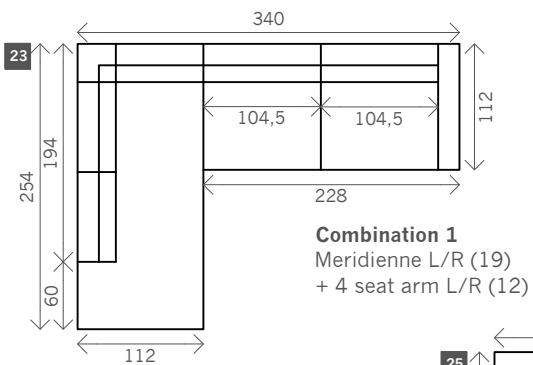

Yukon

Width arms: 19 cm

Height legs: 17 cm

Sitting height: ca. 43 cm

Total height: ca. 83-104 cm

Total depth: ca. 105-112 cm

Legs: black metal

2 arms

Arm L/R

Without arms

1,5 seat

2,5 seat

3 seat

3,5 seat

4 seat

Corner L/R

Pouf

Ottomane L/R

Meridienne L/R

Longchair L/R

Terminal element L/R

Examples corner sofas

Combination 1
Meridienne L/R (19)
+ 4 seat arm L/R (12)

Combination 2
2x 4 seat arm L/R (12)
+ Side table (17)

Combination 3
3,5 seat without arms (10)
+ corner L/R (14)
+ Terminal element L/R (22)