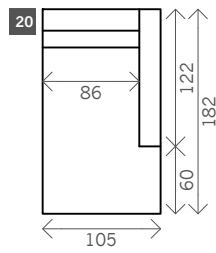

Yukon

Width arms: 19 cm

Height legs: 17 cm

Sitting height: ca. 43 cm

Total height: ca. 83-104 cm

Total depth: ca. 105-112 cm

Legs: black metal

2 arms

Arm L/R

Without arms

1,5 seat

2,5 seat

3 seat

3,5 seat

4 seat

Corner L/R

Pouf

Ottomane L/R

Meridienne L/R

Longchair L/R

Terminal element L/R

Examples corner sofas

Combination 1
Meridienne L/R (19)
+ 4 seat arm L/R (12)

Combination 2
2x 4 seat arm L/R (12)
+ Side table (17)

Combination 3
3,5 seat without arms (10)
+ corner L/R (14)
+ Terminal element L/R (22)