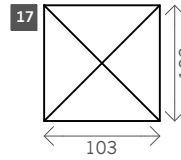

Yukon

Width arms: 19 cm

Height legs: 17 cm

Sitting height: ca. 43 cm

Total height: ca. 83-104 cm

Total depth: ca. 105-112 cm

Legs: black metal

2 arms

Arm L/R

Without arms

1,5 seat

2,5 seat

3 seat

3,5 seat

4 seat

Corner L/R

Pouf

Ottomane L/R

Meridienne L/R

Longchair L/R

Terminal element L/R

Examples corner sofas

Combination 1
Meridienne L/R (19)
+ 4 seat arm L/R (12)

Combination 2
2x 4 seat arm L/R (12)
+ Side table (17)