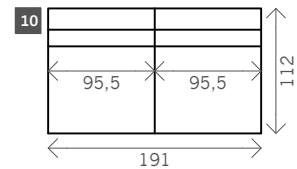

Yukon

Width arms: 19 cm

Height legs: 17 cm

Sitting height: ca. 43 cm

Total height: ca. 83-104 cm

Total depth: ca. 105-112 cm

Legs: black metal

2 arms

Arm L/R

Without arms

1,5 seat

2,5 seat

3 seat

3,5 seat

4 seat

Corner L/R

Pouf

Ottomane L/R

Meridienne L/R

Longchair L/R

Terminal element L/R

Examples corner sofas

Combination 1
Meridienne L/R (19)
+ 4 seat arm L/R (12)

Combination 2
2x 4 seat arm L/R (12)
+ Side table (17)