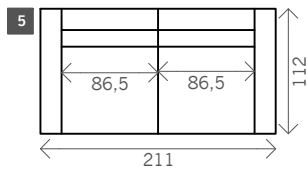

Yukon

Width arms: 19 cm

Height legs: 17 cm

Sitting height: ca. 43 cm

Total height: ca. 83-104 cm

Total depth: ca. 105-112 cm

Legs: black metal

2 arms

Arm L/R

Without arms

1,5 seat

2,5 seat

3 seat

3,5 seat

4 seat

Corner L/R

Pouf

Ottomane L/R

Meridienne L/R

Longchair L/R

Terminal element L/R

Examples corner sofas

Combination 1
Meridienne L/R (19)
+ 4 seat arm L/R (12)

Combination 2
2x 4 seat arm L/R (12)
+ Side table (17)