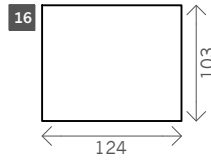

Yukon

Width arms: 19 cm

Height legs: 17 cm

Sitting height: ca. 43 cm

Total height: ca. 83-104 cm

Total depth: ca. 105-112 cm

Legs: black metal

2 arms

Arm L/R

Without arms

1,5 seat

2,5 seat

3 seat

3,5 seat

4 seat

Corner L/R

Pouf

Ottomane L/R

Meridienne L/R

Longchair L/R

Terminal element L/R

Examples corner sofas

Combination 1
Meridienne L/R (19)
+ 4 seat arm L/R (12)

Combination 2
2x 4 seat arm L/R (12)
+ Side table (17)