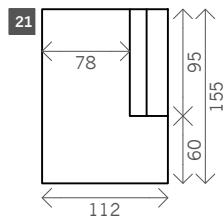

Yukon

Width arms: 19 cm

Height legs: 17 cm

Sitting height: ca. 43 cm

Total height: ca. 83-104 cm

Total depth: ca. 105-112 cm

Legs: black metal

2 arms

Arm L/R

Without arms

1,5 seat

2,5 seat

3 seat

3,5 seat

4 seat

Corner L/R

Pouf

Ottomane L/R

Meridienne L/R

Longchair L/R

Terminal element L/R

Examples corner sofas

Combination 1
Meridienne L/R (19)
+ 4 seat arm L/R (12)

Combination 2
2x 4 seat arm L/R (12)
+ Side table (17)

Combination 3
3,5 seat without arms (10)
+ corner L/R (14)
+ Terminal element L/R (22)