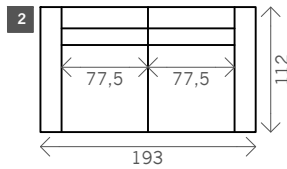

Yukon

Width arms: 19 cm

Height legs: 17 cm

Sitting height: ca. 43 cm

Total height: ca. 83-104 cm

Total depth: ca. 105-112 cm

Legs: black metal

2 arms

Arm L/R

Without arms

1,5 seat

2,5 seat

3 seat

3,5 seat

4 seat

Corner L/R

Combination 3
3,5 seat without arms (10)
+ corner L/R (14)
+ Terminal element L/R (22)