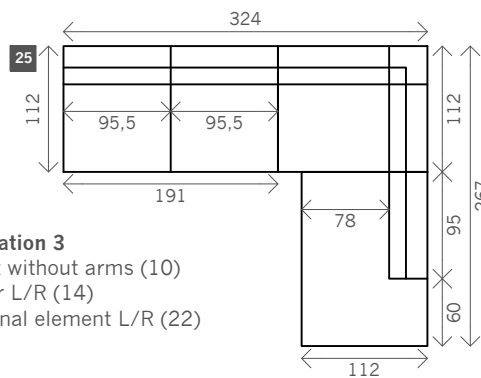

Yukon

Width arms: 19 cm

Height legs: 17 cm

Sitting height: ca. 43 cm

Total height: ca. 83-104 cm

Total depth: ca. 105-112 cm

Legs: black metal

2 arms

Arm L/R

Without arms

1,5 seat

2,5 seat

3 seat

3,5 seat

4 seat

Corner L/R

Pouf

Ottomane L/R

Meridienne L/R

Longchair L/R

Terminal element L/R

Examples corner sofas

Combination 1
Meridienne L/R (19)
+ 4 seat arm L/R (12)

Combination 2
2x 4 seat arm L/R (12)
+ Side table (17)

Combination 3
3,5 seat without arms (10)
+ corner L/R (14)
+ Terminal element L/R (22)