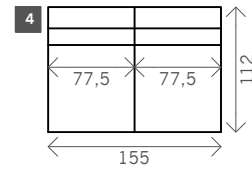

Yukon

Width arms: 19 cm

Height legs: 17 cm

Sitting height: ca. 43 cm

Total height: ca. 83-104 cm

Total depth: ca. 105-112 cm

Legs: black metal

2 arms

Arm L/R

Without arms

1,5 seat

2,5 seat

3 seat

3,5 seat

4 seat

Corner L/R

Combination 3
3,5 seat without arms (10)
+ corner L/R (14)
+ Terminal element L/R (22)