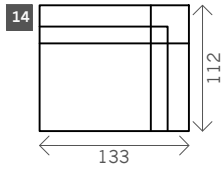

Yukon

Width arms: 19 cm

Height legs: 17 cm

Sitting height: ca. 43 cm

Total height: ca. 83-104 cm

Total depth: ca. 105-112 cm

Legs: black metal

2 arms

Arm L/R

Without arms

1,5 seat

2,5 seat

3 seat

3,5 seat

4 seat

Corner L/R

Pouf

Ottomane L/R

Meridienne L/R

Longchair L/R

Terminal element L/R

Examples corner sofas

Combination 1
Meridienne L/R (19)
+ 4 seat arm L/R (12)

Combination 2
2x 4 seat arm L/R (12)
+ Side table (17)