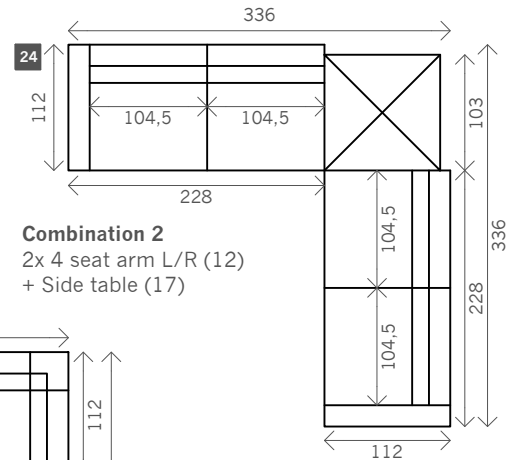

Yukon

Width arms: 19 cm

Height legs: 17 cm

Sitting height: ca. 43 cm

Total height: ca. 83-104 cm

Total depth: ca. 105-112 cm

Legs: black metal

2 arms

Arm L/R

Without arms

1,5 seat

2,5 seat

3 seat

3,5 seat

4 seat

Corner L/R

Pouf

Ottomane L/R

Meridienne L/R

Longchair L/R

Terminal element L/R

Examples corner sofas

Combination 1
Meridienne L/R (19)
+ 4 seat arm L/R (12)

Combination 2
2x 4 seat arm L/R (12)
+ Side table (17)

Combination 3
3,5 seat without arms (10)
+ corner L/R (14)
+ Terminal element L/R (22)