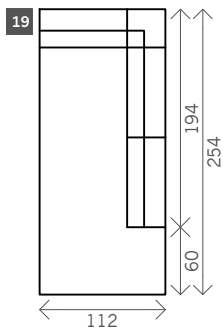

Yukon

Width arms: 19 cm

Height legs: 17 cm

Sitting height: ca. 43 cm

Total height: ca. 83-104 cm

Total depth: ca. 105-112 cm

Legs: black metal

2 arms

Arm L/R

Without arms

1,5 seat

2,5 seat

3 seat

3,5 seat

4 seat

Corner L/R

Pouf

Ottomane L/R

Meridienne L/R

Longchair L/R

Terminal element L/R

Examples corner sofas

Combination 1
Meridienne L/R (19)
+ 4 seat arm L/R (12)

Combination 2
2x 4 seat arm L/R (12)
+ Side table (17)

Combination 3
3,5 seat without arms (10)
+ corner L/R (14)
+ Terminal element L/R (22)