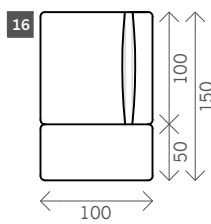

Fixed + pouf L/R