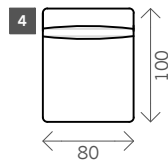

Fixed

Relax

1 seat