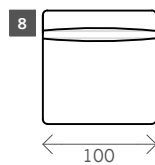

# Vino

Width arms: 11, 15 or 21 cm

Sitting height: ca. 45 cm

Total depth: ca. 100 cm

## Relax

1 seat

1max seat

1.5 seat

Corner L/R

Round Corner L/R

Fixed + corner L/R

Longchair