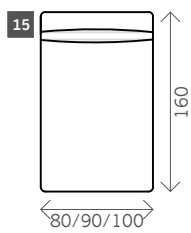

# Vino

Width arms: 11, 15 or 21 cm

Sitting height: ca. 45 cm

Total depth: ca. 100 cm

## Relax

1 seat

1max seat

1.5 seat

Corner L/R

Round Corner L/R

Fixed + corner L/R

Longchair

Fixed + pouf L/R

End pouf

Center Pouf

Round pouf

Headrest relax/fixed

Armrest