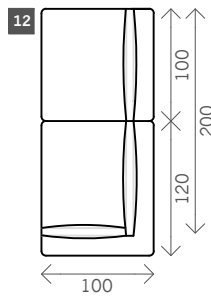

# Vino

Width arms: 11, 15 or 21 cm

Sitting height: ca. 45 cm

Total depth: ca. 100 cm

## Relax

1 seat

1max seat

1.5 seat

Corner L/R

Round Corner L/R

Fixed + corner L/R

Longchair