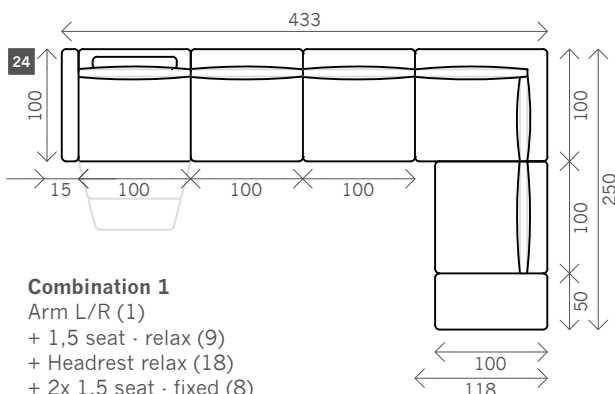

Examples corner sofas

1. **Combination 1**
   Arm L/R (1)
   + 1,5 seat - relax (9)
   + Headrest relax (18)
   + 2x 1,5 seat - fixed (8)
   + Fixed + corner L/R (12)
   + Corner pouf (16)