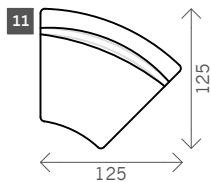

# Vino

Width arms: 11, 15 or 21 cm

Sitting height: ca. 45 cm

Total depth: ca. 100 cm

## Relax

1 seat

1max seat

1.5 seat

Corner L/R

Round Corner L/R

Fixed + corner L/R

Longchair