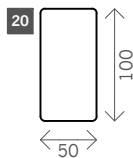

# Vino

Width arms: 11, 15 or 21 cm

Sitting height: ca. 45 cm

Total depth: ca. 100 cm

## Relax

1 seat

1max seat

1.5 seat

Corner L/R

Round Corner L/R

Fixed + corner L/R

Longchair

Fixed + pouf L/R

End pouf

Center Pouf

Round pouf

Headrest relax/fixed

Armrest