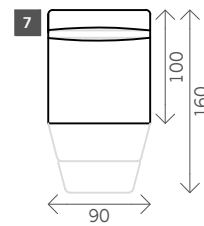

Vino

Width arms: 11, 15 or 21 cm

Sitting height: ca. 45 cm

Total depth: ca. 100 cm

Arm L/R

Fixed

Relax

1 seat

1max seat

1.5 seat