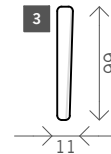

# Vino

Width arms: 11, 15 or 21 cm

Sitting height: ca. 45 cm

Total depth: ca. 100 cm

## Arm L/R