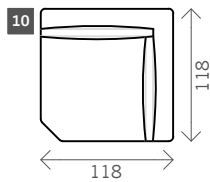

# Vino

Width arms: 11, 15 or 21 cm

Sitting height: ca. 45 cm

Total depth: ca. 100 cm

## Relax

1 seat

1max seat

1.5 seat

Corner L/R

Round Corner L/R

Fixed + corner L/R

Longchair