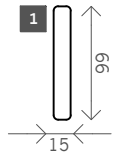

# Vino

Width arms: 11, 15 or 21 cm

Sitting height: ca. 45 cm

Total depth: ca. 100 cm

## Arm L/R