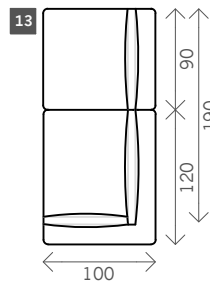

# Vino

Width arms: 11, 15 or 21 cm

Sitting height: ca. 45 cm

Total depth: ca. 100 cm

## Relax

1 seat

1max seat

1.5 seat

Corner L/R

Round Corner L/R

Fixed + corner L/R

Longchair