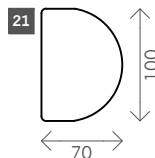

# Vino

Width arms: 11, 15 or 21 cm

Sitting height: ca. 45 cm

Total depth: ca. 100 cm

## Relax

1 seat

1max seat

1.5 seat

Corner L/R

Round Corner L/R

Fixed + corner L/R

Longchair

Fixed + pouf L/R

End pouf

Center Pouf

Round pouf

Headrest relax/fixed

Armrest