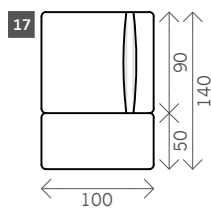

Fixed + pouf L/R