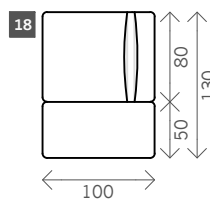

Fixed + pouf L/R