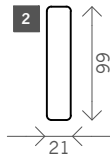

# Vino

Width arms: 11, 15 or 21 cm

Sitting height: ca. 45 cm

Total depth: ca. 100 cm

## Arm L/R