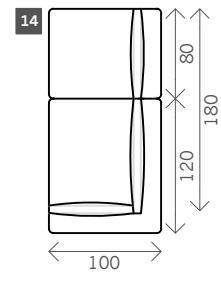

# Vino

Width arms: 11, 15 or 21 cm

Sitting height: ca. 45 cm

Total depth: ca. 100 cm

## Relax

1 seat

1max seat

1.5 seat

Corner L/R

Round Corner L/R

Fixed + corner L/R

Longchair