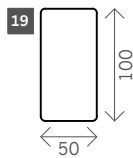

# Vino

Width arms: 11, 15 or 21 cm

Sitting height: ca. 45 cm

Total depth: ca. 100 cm

## Relax

1 seat

1max seat

1.5 seat

Corner L/R

Round Corner L/R

Fixed + corner L/R

Longchair

Fixed + pouf L/R

End pouf

Center Pouf

Round pouf

Headrest relax/fixed

Armrest