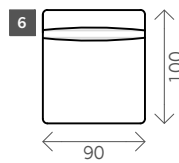

Vino

Width arms: 11, 15 or 21 cm

Sitting height: ca. 45 cm

Total depth: ca. 100 cm

Arm L/R

Fixed

Relax

1 seat

1max seat

1.5 seat