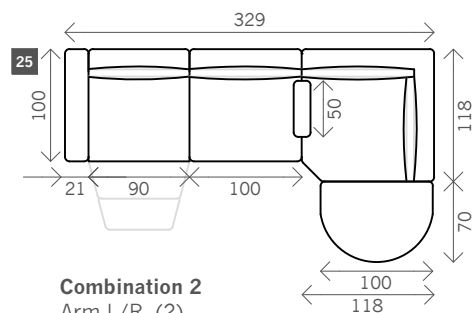

1. **Combination 2**
   Arm L/R (2)
   + 1 max seat - relax (7)
   + 1,5 seat - fixed (8)
   + Armrest (23)
   + Corner L/R (10)
   + Round pouf (21)