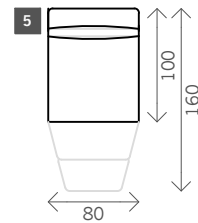

Arm L/R

Fixed

Relax

1 seat