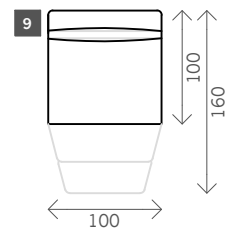

# Vino

Width arms: 11, 15 or 21 cm

Sitting height: ca. 45 cm

Total depth: ca. 100 cm

## Relax

1 seat

1max seat

1.5 seat

Corner L/R

Round Corner L/R

Fixed + corner L/R

Longchair