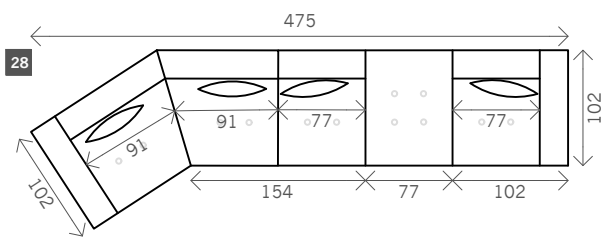

Valetta

Width arms: 25 cm

Toss cushions 50/55 x 50/55 cm

Height legs: 7,5 cm

Sitting height: ca. 40 cm

Total height: ca. 81 cm

Total depth: ca. 102 cm

customizable

Examples corner sofas

Combination 1
 Terminal M L/R (9)
 + 1 seat without arms (2)
 + longchair L/R (24)

Combination 2
 Terminal M L/R (9)
 + 3 seat pouf arm L/R (18)