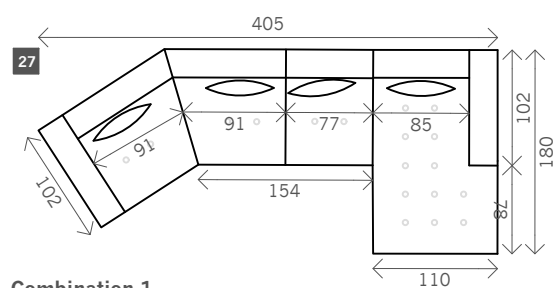

Valetta

Width arms: 25 cm

Toss cushions 50/55 x 50/55 cm

Height legs: 7,5 cm

Sitting height: ca. 40 cm

Total height: ca. 81 cm

Total depth: ca. 102 cm

customizable

Examples corner sofas

Combination 1
 Terminal M L/R (9)
 + 1 seat without arms (2)
 + longchair L/R (24)

Combination 2
 Terminal M L/R (9)
 + 3 seat pouf arm L/R (18)