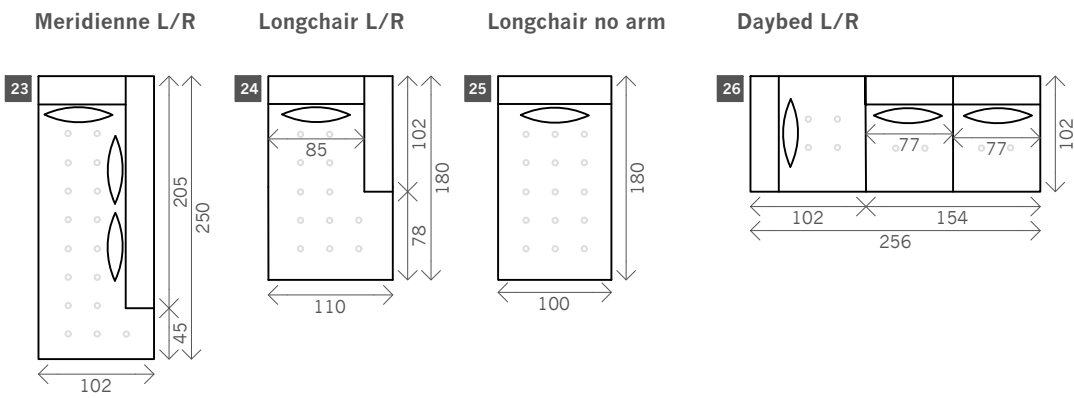

Valetta

Width arms: 25 cm

Toss cushions 50/55 x 50/55 cm

Height legs: 7,5 cm

Sitting height: ca. 40 cm

Total height: ca. 81 cm

Total depth: ca. 102 cm

customizable

Examples corner sofas

Combination 1
 Terminal M L/R (9)
 + 1 seat without arms (2)
 + longchair L/R (24)

Combination 2
 Terminal M L/R (9)
 + 3 seat pouf arm L/R (18)