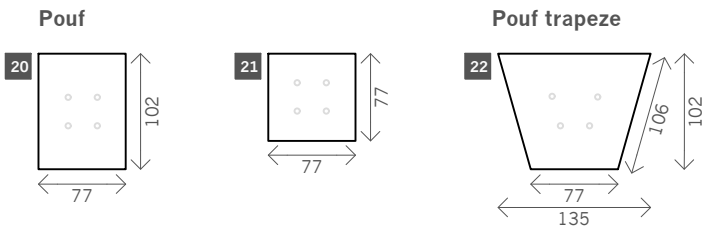

Valetta

Width arms: 25 cm

Toss cushions 50/55 x 50/55 cm

Height legs: 7,5 cm

Sitting height: ca. 40 cm

Total height: ca. 81 cm

Total depth: ca. 102 cm

customizable

Examples corner sofas

Combination 1
 Terminal M L/R (9)
 + 1 seat without arms (2)
 + longchair L/R (24)

Combination 2
 Terminal M L/R (9)
 + 3 seat pouf arm L/R (18)