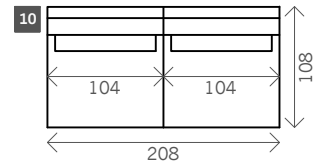

# Tulsa

Width arms: 24 cm  
 Height legs: 8 cm  
 Sitting height: ca. 44 cm  
 Total height: ca. 92 cm  
 Total depth: ca. 108 cm

## Without arms

1 seat

1,5 seat

3 seat

4 seat

Corner XL L/R

Corner XL wing L/R

CornerXL 2 wings

pouf

Square:  
88 x 88 / 96 x 96  
Rectangle:  
88 x 96 / 104 x 96

Side table open

Corner XXL

Corner XXL wing L/R