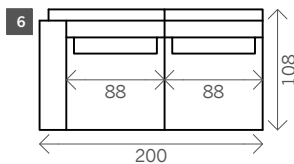

# Tulsa

Width arms: 24 cm  
 Height legs: 8 cm  
 Sitting height: ca. 44 cm  
 Total height: ca. 92 cm  
 Total depth: ca. 108 cm

## Without arms

1 seat

1,5 seat

3 seat

4 seat