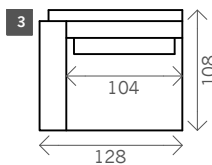

Tulsa

Width arms: 24 cm
Height legs: 8 cm
Sitting height: ca. 44 cm
Total height: ca. 92 cm
Total depth: ca. 108 cm

2 arms

Arm L/R

Without arms

1 seat

1,5 seat

3 seat

4 seat

2 wings without arms

Arm L/R, wing L/R

Without arms, wing L/R

1 seat

1,5 seat

3 seat

4 seat