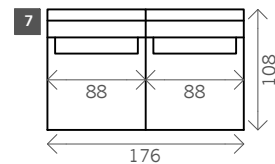

# Tulsa

Width arms: 24 cm  
 Height legs: 8 cm  
 Sitting height: ca. 44 cm  
 Total height: ca. 92 cm  
 Total depth: ca. 108 cm

## Without arms

1 seat

1,5 seat

3 seat

4 seat

Corner XL L/R

Corner XL wing L/R

CornerXL 2 wings

pouf

Square:  
88 x 88 / 96 x 96  
Rectangle:  
88 x 96 / 104 x 96

Side table open

Corner XXL

Corner XXL wing L/R