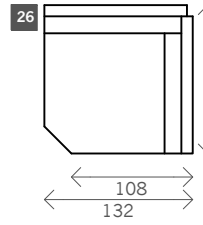

# Tulsa

Width arms: 24 cm  
 Height legs: 8 cm  
 Sitting height: ca. 44 cm  
 Total height: ca. 92 cm  
 Total depth: ca. 108 cm

## Arm L/R, wing L/R

## Without arms, wing L/R

1 seat

1,5 seat

3 seat

4 seat

Corner L/R

Corner wing L/R

Corner 2 wings

Corner XL L/R

Corner XL wing L/R

CornerXL 2 wings

pouf

Square:  
88 x 88 / 96 x 96  
Rectangle:  
88 x 96 / 104 x 96

Side table open

Corner XXL

Corner XXL wing L/R