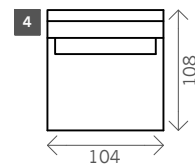

Tulsa

Width arms: 24 cm
Height legs: 8 cm
Sitting height: ca. 44 cm
Total height: ca. 92 cm
Total depth: ca. 108 cm

2 arms

Arm L/R

Without arms

1 seat

1,5 seat

3 seat

4 seat

2 wings without arms

Arm L/R, wing L/R

Without arms, wing L/R

1 seat

1,5 seat

3 seat

4 seat