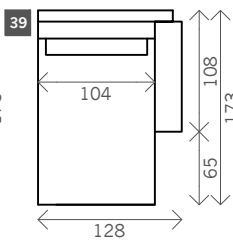

## Without arms, wing L/R

1 seat

1,5 seat

3 seat

4 seat

Corner L/R

Corner wing L/R

Corner 2 wings

Corner XL L/R

Corner XL wing L/R

CornerXL 2 wings

pouf

Square:  
88 x 88 / 96 x 96  
Rectangle:  
88 x 96 / 104 x 96

Side table open

Corner XXL

Corner XXL wing L/R

Corner XXL 2 wings

Longchair without arms

Longchair L/R

Longchair L/R, wing L/R

## Examples corner sofas

Combination 1

- Side table open (31)
- + Corner XXL 2 wings (33)
- + Side table open (30)
- + 3 seat without arms, wing L/R (19)
- + Longchair L/R (36)

Combination 2

- 4 seat arm L/R, wing L/R (21)
- + Side table open (30)
- + Corner wing L/R (24)
- + 3 seat without arms (7)