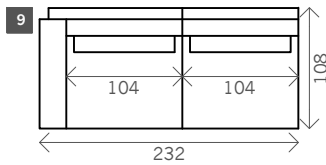

# Tulsa

Width arms: 24 cm  
 Height legs: 8 cm  
 Sitting height: ca. 44 cm  
 Total height: ca. 92 cm  
 Total depth: ca. 108 cm

## Without arms

1 seat

1,5 seat

3 seat

4 seat

Corner XL L/R

Corner XL wing L/R

CornerXL 2 wings

pouf

Square:  
88 x 88 / 96 x 96  
Rectangle:  
88 x 96 / 104 x 96

Side table open

Corner XXL

Corner XXL wing L/R