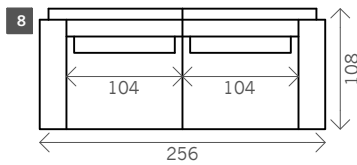

# Tulsa

Width arms: 24 cm  
 Height legs: 8 cm  
 Sitting height: ca. 44 cm  
 Total height: ca. 92 cm  
 Total depth: ca. 108 cm

## Without arms

1 seat

1,5 seat

3 seat

4 seat

Corner XL L/R

Corner XL wing L/R

CornerXL 2 wings

pouf

Square:  
88 x 88 / 96 x 96  
Rectangle:  
88 x 96 / 104 x 96

Side table open

Corner XXL

Corner XXL wing L/R