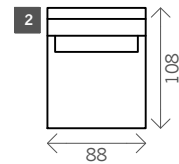

2 arms

Arm L/R

Without arms

1 seat