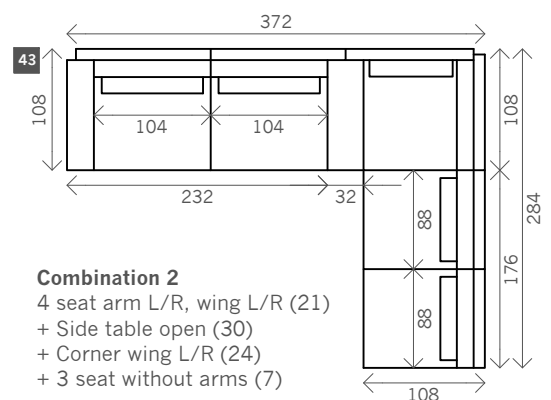

## Without arms, wing L/R

1 seat

1,5 seat

3 seat

4 seat

Corner L/R

Corner wing L/R

Corner 2 wings

Corner XL L/R

Corner XL wing L/R

CornerXL 2 wings

pouf

Square:  
88 x 88 / 96 x 96  
Rectangle:  
88 x 96 / 104 x 96

Side table open

Corner XXL

Corner XXL wing L/R

Corner XXL 2 wings

Longchair without arms

Longchair L/R

Longchair L/R, wing L/R

## Examples corner sofas

Combination 1

- Side table open (31)
- + Corner XXL 2 wings (33)
- + Side table open (30)
- + 3 seat without arms, wing L/R (19)
- + Longchair L/R (36)

Combination 2

- 4 seat arm L/R, wing L/R (21)
- + Side table open (30)
- + Corner wing L/R (24)
- + 3 seat without arms (7)