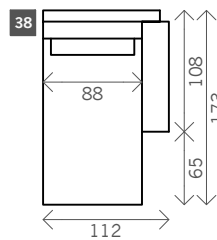

# Tulsa

Width arms: 24 cm  
 Height legs: 8 cm  
 Sitting height: ca. 44 cm  
 Total height: ca. 92 cm  
 Total depth: ca. 108 cm

## Without arms, wing L/R

1 seat

1,5 seat

3 seat

4 seat

Corner L/R

Corner wing L/R

Corner 2 wings

Corner XL L/R

Corner XL wing L/R

CornerXL 2 wings

pouf

Square:  
88 x 88 / 96 x 96  
Rectangle:  
88 x 96 / 104 x 96

Side table open

Corner XXL

Corner XXL wing L/R

Corner XXL 2 wings

Longchair without arms

Longchair L/R

Longchair L/R, wing L/R