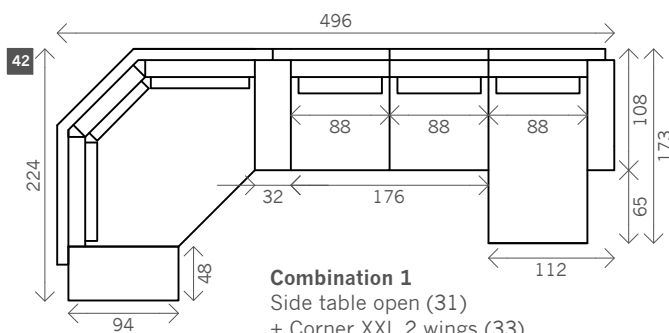

## Without arms, wing L/R

1 seat

1,5 seat

3 seat

4 seat

Corner L/R

Corner wing L/R

Corner 2 wings

Corner XL L/R

Corner XL wing L/R

CornerXL 2 wings

pouf

Square:  
88 x 88 / 96 x 96  
Rectangle:  
88 x 96 / 104 x 96

Side table open

Corner XXL

Corner XXL wing L/R

Corner XXL 2 wings

Longchair without arms

Longchair L/R

Longchair L/R, wing L/R

## Examples corner sofas

Combination 1

- Side table open (31)
- + Corner XXL 2 wings (33)
- + Side table open (30)
- + 3 seat without arms, wing L/R (19)
- + Longchair L/R (36)

Combination 2

- 4 seat arm L/R, wing L/R (21)
- + Side table open (30)
- + Corner wing L/R (24)
- + 3 seat without arms (7)