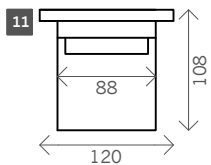

2 wings without arms

Arm L/R, wing L/R

Without arms, wing L/R

1 seat