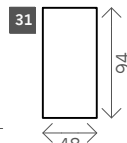

## Without arms, wing L/R

1 seat

1,5 seat

3 seat

4 seat

Corner L/R

Corner wing L/R

Corner 2 wings

Corner XL L/R

Corner XL wing L/R

CornerXL 2 wings

pouf

Square:  
88 x 88 / 96 x 96  
Rectangle:  
88 x 96 / 104 x 96

Side table open

Corner XXL

Corner XXL wing L/R

Corner XXL 2 wings

Longchair without arms

Longchair L/R

Longchair L/R, wing L/R