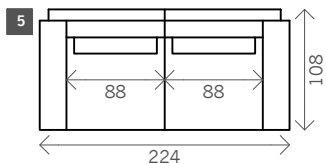

# Tulsa

Width arms: 24 cm  
 Height legs: 8 cm  
 Sitting height: ca. 44 cm  
 Total height: ca. 92 cm  
 Total depth: ca. 108 cm

## Without arms

1 seat

1,5 seat

3 seat

4 seat