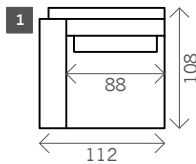

2 arms

Arm L/R

Without arms

1 seat