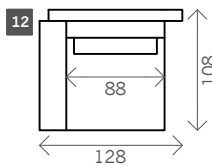

2 wings without arms

Arm L/R, wing L/R

Without arms, wing L/R

1 seat