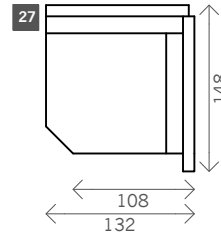

# Tulsa

Width arms: 24 cm  
 Height legs: 8 cm  
 Sitting height: ca. 44 cm  
 Total height: ca. 92 cm  
 Total depth: ca. 108 cm

## Arm L/R, wing L/R

## Without arms, wing L/R

1 seat

1,5 seat

3 seat

4 seat

Corner L/R

Corner wing L/R

Corner 2 wings

Corner XL L/R

Corner XL wing L/R

CornerXL 2 wings

pouf

Square:  
88 x 88 / 96 x 96  
Rectangle:  
88 x 96 / 104 x 96

Side table open

Corner XXL

Corner XXL wing L/R