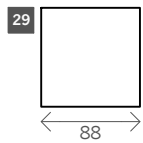

## Without arms, wing L/R

1 seat

1,5 seat

3 seat

4 seat

Corner L/R

Corner wing L/R

Corner 2 wings

Corner XL L/R

Corner XL wing L/R

CornerXL 2 wings

pouf

Square:  
88 x 88 / 96 x 96  
Rectangle:  
88 x 96 / 104 x 96

Side table open

Corner XXL

Corner XXL wing L/R

Corner XXL 2 wings

Longchair without arms

Longchair L/R

Longchair L/R, wing L/R