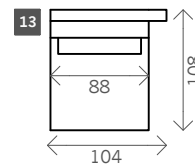

2 wings without arms

Arm L/R, wing L/R

Without arms, wing L/R

1 seat