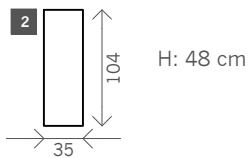

# Terra

Width arms: 14 OR 35 cm

Height legs: 2 cm

Sitting height: ca. 37 cm

Total height: ca. 88 cm

Total depth: ca. 104 cm

Arm small

Arm large

1 seat

Arm L/R

Without arms

1,5 seat

2 seat

Terminal Front

Terminal Back

**Corner round L/R**

**Corner round XL L/R**

**Corner L/R**

**Pouf**

**Sidetable**

H: 35 cm

**Meridienne L/R**

**Longchair L/R**

**Longchair round L/R**