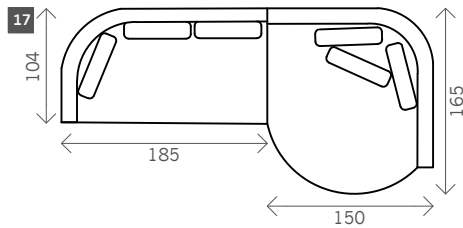

# Terra

Width arms: 14 OR 35 cm

Height legs: 2 cm

Sitting height: ca. 37 cm

Total height: ca. 88 cm

Total depth: ca. 104 cm

Arm small

Arm large

1 seat

Arm L/R

Without arms

1,5 seat

2 seat

Terminal Front

Terminal Back

**Corner round L/R**

**Corner round XL L/R**

**Corner L/R**

**Pouf**

**Sidetable**

H: 35 cm

**Meridienne L/R**

**Longchair L/R**

**Longchair round L/R**

## Examples corner sofas

**Combination 1**  
2 seat arm L/R (5)  
+ Longchair round L/R (16)

**Combination 2**  
Terminal front (6)  
+ 1,5 seat without arms (4)  
+ Terminal Back (7)