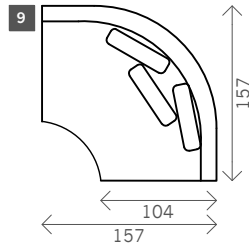

# Terra

Width arms: 14 OR 35 cm

Height legs: 2 cm

Sitting height: ca. 37 cm

Total height: ca. 88 cm

Total depth: ca. 104 cm

Arm small

Arm large

1 seat

Arm L/R

Without arms

1,5 seat

2 seat

Terminal Front

Terminal Back

**Corner round L/R**

**Corner round XL L/R**

**Corner L/R**

**Pouf**

**Sidetable**

H: 35 cm

**Meridienne L/R**

**Longchair L/R**

**Longchair round L/R**