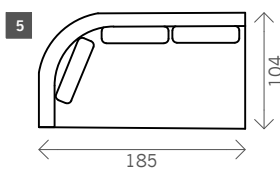

# Terra

Width arms: 14 OR 35 cm

Height legs: 2 cm

Sitting height: ca. 37 cm

Total height: ca. 88 cm

Total depth: ca. 104 cm

Arm small

Arm large

1 seat

Arm L/R

Without arms

1,5 seat

2 seat

Terminal Front

Terminal Back

**Corner round L/R**

**Corner round XL L/R**

**Corner L/R**

**Pouf**

**Sidetable**

H: 35 cm

**Meridienne L/R**

**Longchair L/R**

**Longchair round L/R**