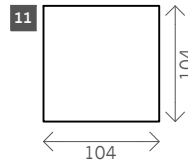

# Terra

Width arms: 14 OR 35 cm

Height legs: 2 cm

Sitting height: ca. 37 cm

Total height: ca. 88 cm

Total depth: ca. 104 cm

Arm small

Arm large

1 seat

Arm L/R

Without arms

1,5 seat

2 seat

Terminal Front

Terminal Back

**Corner round L/R**

**Corner round XL L/R**

**Corner L/R**

**Pouf**

**Sidetable**

H: 35 cm

**Meridienne L/R**

**Longchair L/R**

**Longchair round L/R**