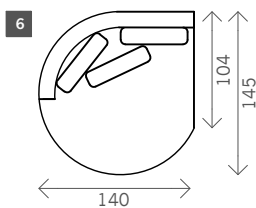

# Terra

Width arms: 14 OR 35 cm

Height legs: 2 cm

Sitting height: ca. 37 cm

Total height: ca. 88 cm

Total depth: ca. 104 cm

Arm small

Arm large

1 seat

Arm L/R

Without arms

1,5 seat

2 seat

Terminal Front

Terminal Back

**Corner round L/R**

**Corner round XL L/R**

**Corner L/R**

**Pouf**

**Sidetable**

H: 35 cm

**Meridienne L/R**

**Longchair L/R**

**Longchair round L/R**