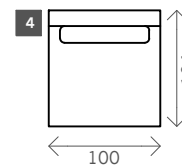

# Terra

Width arms: 14 OR 35 cm

Height legs: 2 cm

Sitting height: ca. 37 cm

Total height: ca. 88 cm

Total depth: ca. 104 cm

Arm small

Arm large

1 seat

Arm L/R

Without arms

1,5 seat

2 seat

Terminal Front

Terminal Back

**Corner round L/R**

**Corner round XL L/R**

**Corner L/R**

**Pouf**

**Sidetable**

H: 35 cm

**Meridienne L/R**

**Longchair L/R**

**Longchair round L/R**