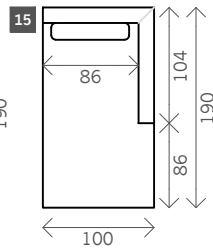

# Terra

Width arms: 14 OR 35 cm

Height legs: 2 cm

Sitting height: ca. 37 cm

Total height: ca. 88 cm

Total depth: ca. 104 cm

Arm small

Arm large

1 seat

Arm L/R

Without arms

1,5 seat

2 seat

Terminal Front

Terminal Back

**Corner round L/R**

**Corner round XL L/R**

**Corner L/R**

**Pouf**

**Sidetable**

H: 35 cm

**Meridienne L/R**

**Longchair L/R**

**Longchair round L/R**

## Examples corner sofas

**Combination 1**  
2 seat arm L/R (5)  
+ Longchair round L/R (16)

**Combination 2**  
Terminal front (6)  
+ 1,5 seat without arms (4)  
+ Terminal Back (7)