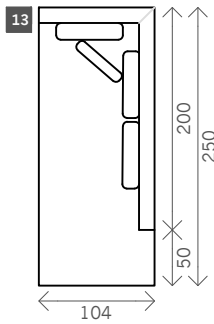

# Terra

Width arms: 14 OR 35 cm

Height legs: 2 cm

Sitting height: ca. 37 cm

Total height: ca. 88 cm

Total depth: ca. 104 cm

Arm small

Arm large

1 seat

Arm L/R

Without arms

1,5 seat

2 seat

Terminal Front

Terminal Back

**Corner round L/R**

**Corner round XL L/R**

**Corner L/R**

**Pouf**

**Sidetable**

H: 35 cm

**Meridienne L/R**

**Longchair L/R**

**Longchair round L/R**

## Examples corner sofas

**Combination 1**  
2 seat arm L/R (5)  
+ Longchair round L/R (16)

**Combination 2**  
Terminal front (6)  
+ 1,5 seat without arms (4)  
+ Terminal Back (7)