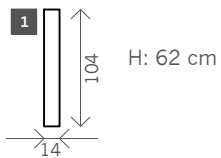

# Terra

Width arms: 14 OR 35 cm

Height legs: 2 cm

Sitting height: ca. 37 cm

Total height: ca. 88 cm

Total depth: ca. 104 cm

Arm small

Arm large

1 seat

Arm L/R

Without arms

1,5 seat

2 seat

Terminal Front

Terminal Back

**Corner round L/R**

**Corner round XL L/R**

**Corner L/R**

**Pouf**

**Sidetable**

H: 35 cm

**Meridienne L/R**

**Longchair L/R**

**Longchair round L/R**