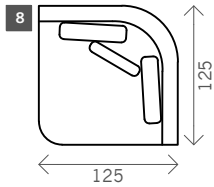

# Terra

Width arms: 14 OR 35 cm

Height legs: 2 cm

Sitting height: ca. 37 cm

Total height: ca. 88 cm

Total depth: ca. 104 cm

Arm small

Arm large

1 seat

Arm L/R

Without arms

1,5 seat

2 seat

Terminal Front

Terminal Back

**Corner round L/R**

**Corner round XL L/R**

**Corner L/R**

**Pouf**

**Sidetable**

H: 35 cm

**Meridienne L/R**

**Longchair L/R**

**Longchair round L/R**