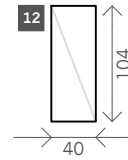

# Terra

Width arms: 14 OR 35 cm

Height legs: 2 cm

Sitting height: ca. 37 cm

Total height: ca. 88 cm

Total depth: ca. 104 cm

Arm small

Arm large

1 seat

Arm L/R

Without arms

1,5 seat

2 seat

Terminal Front

Terminal Back

**Corner round L/R**

**Corner round XL L/R**

**Corner L/R**

**Pouf**

**Sidetable**

H: 35 cm

**Meridienne L/R**

**Longchair L/R**

**Longchair round L/R**

## Examples corner sofas

**Combination 1**  
2 seat arm L/R (5)  
+ Longchair round L/R (16)

**Combination 2**  
Terminal front (6)  
+ 1,5 seat without arms (4)  
+ Terminal Back (7)