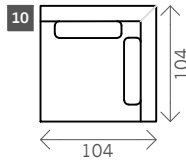

# Terra

Width arms: 14 OR 35 cm

Height legs: 2 cm

Sitting height: ca. 37 cm

Total height: ca. 88 cm

Total depth: ca. 104 cm

Arm small

Arm large

1 seat

Arm L/R

Without arms

1,5 seat

2 seat

Terminal Front

Terminal Back

**Corner round L/R**

**Corner round XL L/R**

**Corner L/R**

**Pouf**

**Sidetable**

H: 35 cm

**Meridienne L/R**

**Longchair L/R**

**Longchair round L/R**