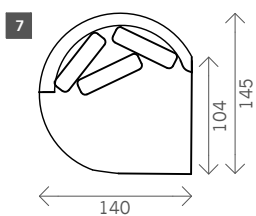

# Terra

Width arms: 14 OR 35 cm

Height legs: 2 cm

Sitting height: ca. 37 cm

Total height: ca. 88 cm

Total depth: ca. 104 cm

Arm small

Arm large

1 seat

Arm L/R

Without arms

1,5 seat

2 seat

Terminal Front

Terminal Back

**Corner round L/R**

**Corner round XL L/R**

**Corner L/R**

**Pouf**

**Sidetable**

H: 35 cm

**Meridienne L/R**

**Longchair L/R**

**Longchair round L/R**