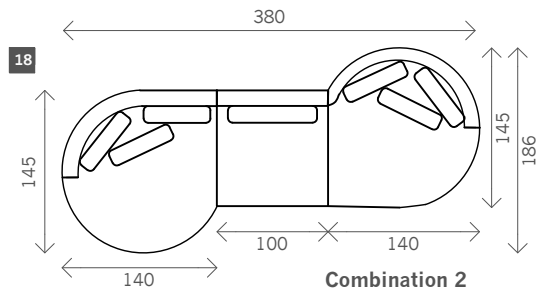

# Terra

Width arms: 14 OR 35 cm

Height legs: 2 cm

Sitting height: ca. 37 cm

Total height: ca. 88 cm

Total depth: ca. 104 cm

Arm small

Arm large

1 seat

Arm L/R

Without arms

1,5 seat

2 seat

Terminal Front

Terminal Back

**Corner round L/R**

**Corner round XL L/R**

**Corner L/R**

**Pouf**

**Sidetable**

H: 35 cm

**Meridienne L/R**

**Longchair L/R**

**Longchair round L/R**

## Examples corner sofas

**Combination 1**  
2 seat arm L/R (5)  
+ Longchair round L/R (16)

**Combination 2**  
Terminal front (6)  
+ 1,5 seat without arms (4)  
+ Terminal Back (7)