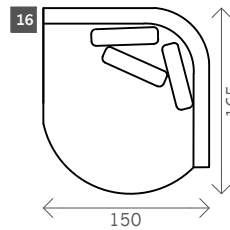

# Terra

Width arms: 14 OR 35 cm

Height legs: 2 cm

Sitting height: ca. 37 cm

Total height: ca. 88 cm

Total depth: ca. 104 cm

Arm small

Arm large

1 seat

Arm L/R

Without arms

1,5 seat

2 seat

Terminal Front

Terminal Back

**Corner round L/R**

**Corner round XL L/R**

**Corner L/R**

**Pouf**

**Sidetable**

H: 35 cm

**Meridienne L/R**

**Longchair L/R**

**Longchair round L/R**