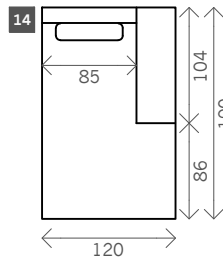

# Terra

Width arms: 14 OR 35 cm

Height legs: 2 cm

Sitting height: ca. 37 cm

Total height: ca. 88 cm

Total depth: ca. 104 cm

Arm small

Arm large

1 seat

Arm L/R

Without arms

1,5 seat

2 seat

Terminal Front

Terminal Back

**Corner round L/R**

**Corner round XL L/R**

**Corner L/R**

**Pouf**

**Sidetable**

H: 35 cm

**Meridienne L/R**

**Longchair L/R**

**Longchair round L/R**

## Examples corner sofas

**Combination 1**  
2 seat arm L/R (5)  
+ Longchair round L/R (16)

**Combination 2**  
Terminal front (6)  
+ 1,5 seat without arms (4)  
+ Terminal Back (7)