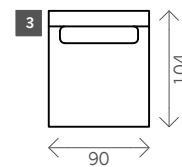

# Terra

Width arms: 14 OR 35 cm

Height legs: 2 cm

Sitting height: ca. 37 cm

Total height: ca. 88 cm

Total depth: ca. 104 cm

Arm small

Arm large

1 seat

Arm L/R

Without arms

1,5 seat

2 seat

Terminal Front

Terminal Back

**Corner round L/R**

**Corner round XL L/R**

**Corner L/R**

**Pouf**

**Sidetable**

H: 35 cm

**Meridienne L/R**

**Longchair L/R**

**Longchair round L/R**