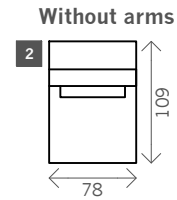

Shaggy

Width arms: 28 cm

Height legs: 4 cm

Sitting height: ca. 42 cm

Total height: ca. 85 cm

Total depth: ca. 109 cm

fixed sizes

1 seat

1,5 seat

5 Corner L/R

6 Pouf

7 Ottomane L/R

8 Longchair L/R

9 Terminal L/R

Examples corner sofas

Combination 1

- 1,5 seat arm L/R (3)
- + 1,5 no arm (4)
- + Ottomane L/R (7)

Combination 2

- Terminal L/R (9)
- + 1,5 seat without arm (4)
- + Longchair L/R (8)