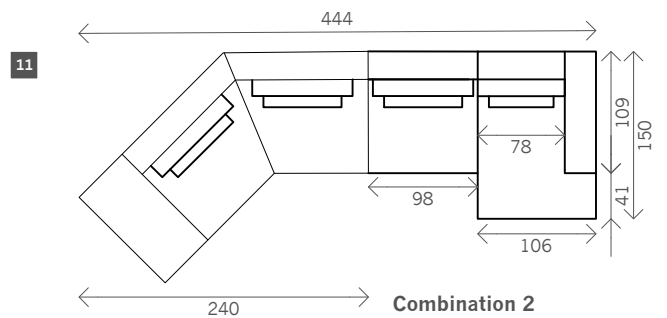

Shaggy

Width arms: 28 cm

Height legs: 4 cm

Sitting height: ca. 42 cm

Total height: ca. 85 cm

Total depth: ca. 109 cm

fixed sizes

1 seat

1,5 seat

5 Corner L/R

6 Pouf

7 Ottomane L/R

8 Longchair L/R

9 Terminal L/R

Examples corner sofas

Combination 1

- 1,5 seat arm L/R (3)
- + 1,5 no arm (4)
- + Ottomane L/R (7)

Combination 2

- Terminal L/R (9)
- + 1,5 seat without arm (4)
- + Longchair L/R (8)