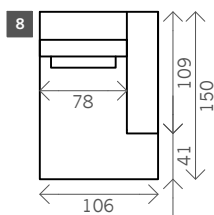

Shaggy

Width arms: 28 cm

Height legs: 4 cm

Sitting height: ca. 42 cm

Total height: ca. 85 cm

Total depth: ca. 109 cm

fixed sizes

1 seat

1,5 seat

5 Corner L/R

6 Pouf

7 Ottomane L/R

8 Longchair L/R

9 Terminal L/R

Examples corner sofas

Combination 1

- 1,5 seat arm L/R (3)
- + 1,5 no arm (4)
- + Ottomane L/R (7)

Combination 2

- Terminal L/R (9)
- + 1,5 seat without arm (4)
- + Longchair L/R (8)