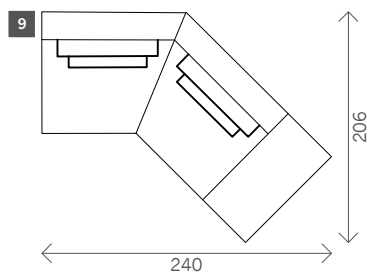

Shaggy

Width arms: 28 cm

Height legs: 4 cm

Sitting height: ca. 42 cm

Total height: ca. 85 cm

Total depth: ca. 109 cm

fixed sizes

1 seat

1,5 seat

5 Corner L/R

6 Pouf

7 Ottomane L/R

8 Longchair L/R

9 Terminal L/R

Examples corner sofas

Combination 1

- 1,5 seat arm L/R (3)
- + 1,5 no arm (4)
- + Ottomane L/R (7)

Combination 2

- Terminal L/R (9)
- + 1,5 seat without arm (4)
- + Longchair L/R (8)