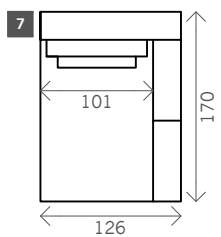

Shaggy

Width arms: 28 cm

Height legs: 4 cm

Sitting height: ca. 42 cm

Total height: ca. 85 cm

Total depth: ca. 109 cm

fixed sizes

1 seat

1,5 seat

5 Corner L/R

6 Pouf

7 Ottomane L/R

8 Longchair L/R

9 Terminal L/R

Examples corner sofas

Combination 1

- 1,5 seat arm L/R (3)
- + 1,5 no arm (4)
- + Ottomane L/R (7)

Combination 2

- Terminal L/R (9)
- + 1,5 seat without arm (4)
- + Longchair L/R (8)