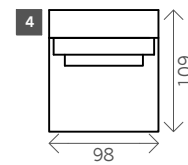

Shaggy

Width arms: 28 cm

Height legs: 4 cm

Sitting height: ca. 42 cm

Total height: ca. 85 cm

Total depth: ca. 109 cm

fixed sizes

1 seat

1,5 seat

5 Corner L/R

6 Pouf

7 Ottomane L/R

8 Longchair L/R

9 Terminal L/R

Examples corner sofas

Combination 1

- 1,5 seat arm L/R (3)
- + 1,5 no arm (4)
- + Ottomane L/R (7)

Combination 2

- Terminal L/R (9)
- + 1,5 seat without arm (4)
- + Longchair L/R (8)