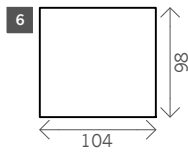

Shaggy

Width arms: 28 cm

Height legs: 4 cm

Sitting height: ca. 42 cm

Total height: ca. 85 cm

Total depth: ca. 109 cm

fixed sizes

1 seat

1,5 seat

5 Corner L/R

6 Pouf

7 Ottomane L/R

8 Longchair L/R

9 Terminal L/R

Examples corner sofas

Combination 1