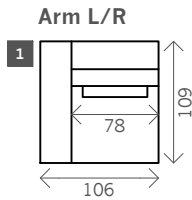

Shaggy

Width arms: 28 cm

Height legs: 4 cm

Sitting height: ca. 42 cm

Total height: ca. 85 cm

Total depth: ca. 109 cm

fixed sizes

1 seat

1,5 seat

5 Corner L/R

6 Pouf

7 Ottomane L/R

8 Longchair L/R

9 Terminal L/R

Examples corner sofas

Combination 1

- 1,5 seat arm L/R (3)
- + 1,5 no arm (4)
- + Ottomane L/R (7)

Combination 2

- Terminal L/R (9)
- + 1,5 seat without arm (4)
- + Longchair L/R (8)