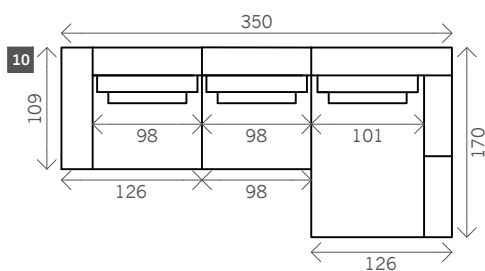

Shaggy

Width arms: 28 cm

Height legs: 4 cm

Sitting height: ca. 42 cm

Total height: ca. 85 cm

Total depth: ca. 109 cm

fixed sizes

1 seat

1,5 seat

5 Corner L/R

6 Pouf

7 Ottomane L/R

8 Longchair L/R

9 Terminal L/R

Examples corner sofas

Combination 1

- 1,5 seat arm L/R (3)
- + 1,5 no arm (4)
- + Ottomane L/R (7)

Combination 2

- Terminal L/R (9)
- + 1,5 seat without arm (4)
- + Longchair L/R (8)