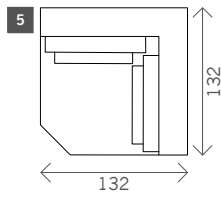

Shaggy

Width arms: 28 cm

Height legs: 4 cm

Sitting height: ca. 42 cm

Total height: ca. 85 cm

Total depth: ca. 109 cm

fixed sizes

1 seat

1,5 seat

5 Corner L/R

6 Pouf

7 Ottomane L/R

8 Longchair L/R

9 Terminal L/R

Examples corner sofas

Combination 1

- 1,5 seat arm L/R (3)
- + 1,5 no arm (4)
- + Ottomane L/R (7)

Combination 2

- Terminal L/R (9)
- + 1,5 seat without arm (4)
- + Longchair L/R (8)