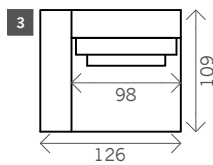

Shaggy

Width arms: 28 cm

Height legs: 4 cm

Sitting height: ca. 42 cm

Total height: ca. 85 cm

Total depth: ca. 109 cm

fixed sizes

1 seat

1,5 seat

5 Corner L/R

6 Pouf

7 Ottomane L/R

8 Longchair L/R

9 Terminal L/R

Examples corner sofas

Combination 1

- 1,5 seat arm L/R (3)
- + 1,5 no arm (4)
- + Ottomane L/R (7)

Combination 2

- Terminal L/R (9)
- + 1,5 seat without arm (4)
- + Longchair L/R (8)