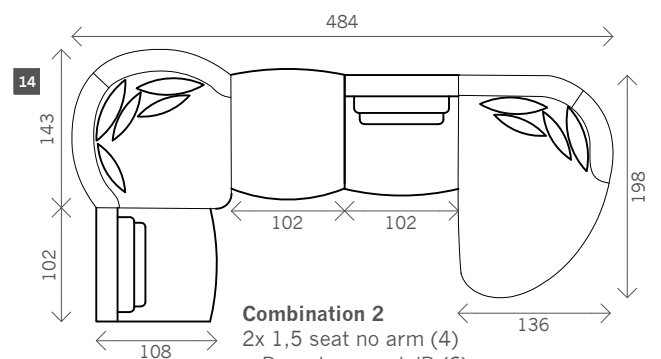

Percy

Width arms: 28 cm

Height legs: 6 cm

Sitting height: ca. 42 cm

Total height: ca. 86 cm

Total depth: ca. 109 cm

1 seat

Arm L/R

Without arms

1,5 seat

Corner L/R

Round Corner L/R

Pouf (outside)

Pouf (inbetween)

Pouf (free)

Longchair L/R

Terminal L/R

Terminal L/R

Examples corner sofas

Combination 1

1,5 seat arm L/R (3)
+ 1,5 seat no arm (4)
+ Longchair L/R (10)

Combination 2

2x 1,5 seat no arm (4)
+ Round corner L/R (6)
+ Pouf inbetween (8)
+ Terminal L/R (12)