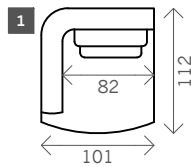

Percy

Width arms: 28 cm

Height legs: 6 cm

Sitting height: ca. 42 cm

Total height: ca. 86 cm

Total depth: ca. 109 cm

1 seat

Arm L/R

Without arms

1,5 seat

Corner L/R

Round Corner L/R

Pouf (outside)

Pouf (inbetween)

Pouf (free)

Longchair L/R