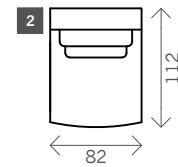

Percy

Width arms: 28 cm

Height legs: 6 cm

Sitting height: ca. 42 cm

Total height: ca. 86 cm

Total depth: ca. 109 cm

1 seat

Arm L/R

Without arms

1,5 seat

Corner L/R

Round Corner L/R

Pouf (outside)

Pouf (inbetween)

Pouf (free)

Longchair L/R