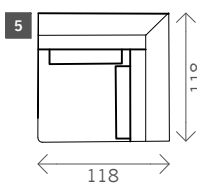

Percy

Width arms: 28 cm

Height legs: 6 cm

Sitting height: ca. 42 cm

Total height: ca. 86 cm

Total depth: ca. 109 cm

1 seat

Arm L/R

Without arms

1,5 seat

Corner L/R

Round Corner L/R

Pouf (outside)

Pouf (inbetween)

Pouf (free)

Longchair L/R