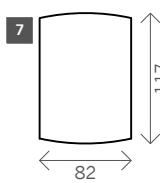

Percy

Width arms: 28 cm

Height legs: 6 cm

Sitting height: ca. 42 cm

Total height: ca. 86 cm

Total depth: ca. 109 cm

1 seat

Arm L/R

Without arms

1,5 seat

Corner L/R

Round Corner L/R

Pouf (outside)

Pouf (inbetween)

Pouf (free)

Longchair L/R

Terminal L/R

Terminal L/R

Examples corner sofas

Combination 1

1,5 seat arm L/R (3)
+ 1,5 seat no arm (4)
+ Longchair L/R (10)

Combination 2

2x 1,5 seat no arm (4)
+ Round corner L/R (6)
+ Pouf inbetween (8)
+ Terminal L/R (12)