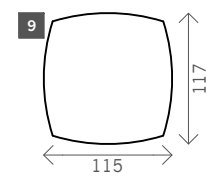

Percy

Width arms: 28 cm

Height legs: 6 cm

Sitting height: ca. 42 cm

Total height: ca. 86 cm

Total depth: ca. 109 cm

1 seat

Arm L/R

Without arms

1,5 seat

Corner L/R

Round Corner L/R

Pouf (outside)

Pouf (inbetween)

Pouf (free)

Longchair L/R