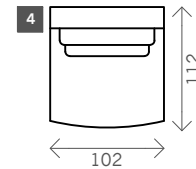

Percy

Width arms: 28 cm

Height legs: 6 cm

Sitting height: ca. 42 cm

Total height: ca. 86 cm

Total depth: ca. 109 cm

1 seat

Arm L/R

Without arms

1,5 seat

Corner L/R

Round Corner L/R

Pouf (outside)

Pouf (inbetween)

Pouf (free)

Longchair L/R