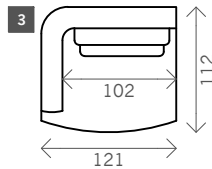

Percy

Width arms: 28 cm

Height legs: 6 cm

Sitting height: ca. 42 cm

Total height: ca. 86 cm

Total depth: ca. 109 cm

1 seat

Arm L/R

Without arms

1,5 seat

Corner L/R

Round Corner L/R

Pouf (outside)

Pouf (inbetween)

Pouf (free)

Longchair L/R

Terminal L/R

Terminal L/R

Examples corner sofas

Combination 1

1,5 seat arm L/R (3)
+ 1,5 seat no arm (4)
+ Longchair L/R (10)

Combination 2

2x 1,5 seat no arm (4)
+ Round corner L/R (6)
+ Pouf inbetween (8)
+ Terminal L/R (12)