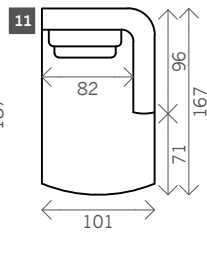

Percy

Width arms: 28 cm

Height legs: 6 cm

Sitting height: ca. 42 cm

Total height: ca. 86 cm

Total depth: ca. 109 cm

1 seat

Arm L/R

Without arms

1,5 seat

Corner L/R

Round Corner L/R

Pouf (outside)

Pouf (inbetween)

Pouf (free)

Longchair L/R

Terminal L/R

Terminal L/R

Examples corner sofas

Combination 1

1,5 seat arm L/R (3)
+ 1,5 seat no arm (4)
+ Longchair L/R (10)

Combination 2

2x 1,5 seat no arm (4)
+ Round corner L/R (6)
+ Pouf inbetween (8)
+ Terminal L/R (12)