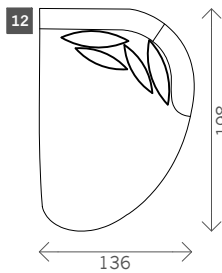

Terminal L/R