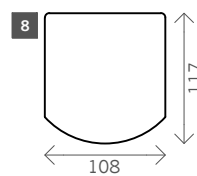

Percy

Width arms: 28 cm

Height legs: 6 cm

Sitting height: ca. 42 cm

Total height: ca. 86 cm

Total depth: ca. 109 cm

1 seat

Arm L/R

Without arms

1,5 seat

Corner L/R

Round Corner L/R

Pouf (outside)

Pouf (inbetween)

Pouf (free)

Longchair L/R