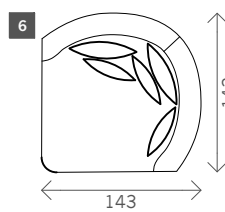

Percy

Width arms: 28 cm

Height legs: 6 cm

Sitting height: ca. 42 cm

Total height: ca. 86 cm

Total depth: ca. 109 cm

1 seat

Arm L/R

Without arms

1,5 seat

Corner L/R

Round Corner L/R

Pouf (outside)

Pouf (inbetween)

Pouf (free)

Longchair L/R