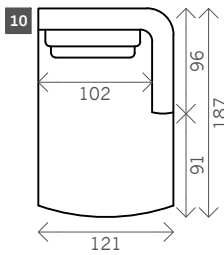

Percy

Width arms: 28 cm

Height legs: 6 cm

Sitting height: ca. 42 cm

Total height: ca. 86 cm

Total depth: ca. 109 cm

1 seat

Arm L/R

Without arms

1,5 seat

Corner L/R

Round Corner L/R

Pouf (outside)

Pouf (inbetween)

Pouf (free)

Longchair L/R

Terminal L/R

Terminal L/R

Examples corner sofas

Combination 1

1,5 seat arm L/R (3)
+ 1,5 seat no arm (4)
+ Longchair L/R (10)

Combination 2

2x 1,5 seat no arm (4)
+ Round corner L/R (6)
+ Pouf inbetween (8)
+ Terminal L/R (12)