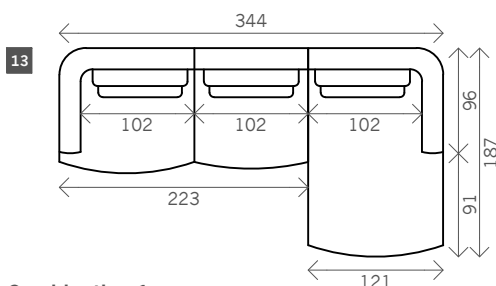

Percy

Width arms: 28 cm

Height legs: 6 cm

Sitting height: ca. 42 cm

Total height: ca. 86 cm

Total depth: ca. 109 cm

1 seat

Arm L/R

Without arms

1,5 seat

Corner L/R

Round Corner L/R

Pouf (outside)

Pouf (inbetween)

Pouf (free)

Longchair L/R

Terminal L/R

Terminal L/R

Examples corner sofas

Combination 1

1,5 seat arm L/R (3)
+ 1,5 seat no arm (4)
+ Longchair L/R (10)

Combination 2

2x 1,5 seat no arm (4)
+ Round corner L/R (6)
+ Pouf inbetween (8)
+ Terminal L/R (12)