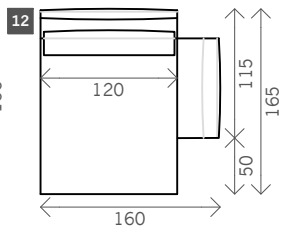

# Monia

Width arms: 38 cm

Height legs: 1 cm

Sitting height: ca. 44 cm

Total height: ca. 83 cm

Total depth: ca. 115 cm

1 seat

Arm L/R

Without arms

1,5 seat

1,75 seat

**Corner**

**Corner L/R**

**Pouf**

**Longchair L/R**