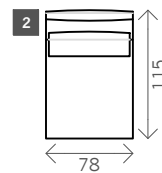

# Monia

Width arms: 38 cm

Height legs: 1 cm

Sitting height: ca. 44 cm

Total height: ca. 83 cm

Total depth: ca. 115 cm

1 seat

Arm L/R

Without arms

1,5 seat

1,75 seat

**Corner**

**Corner L/R**

**Pouf**

**Longchair L/R**