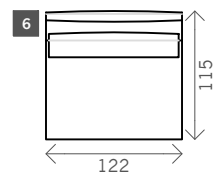

# Monia

Width arms: 38 cm

Height legs: 1 cm

Sitting height: ca. 44 cm

Total height: ca. 83 cm

Total depth: ca. 115 cm

1 seat

Arm L/R

Without arms

1,5 seat

1,75 seat

**Corner**

**Corner L/R**

**Pouf**

**Longchair L/R**