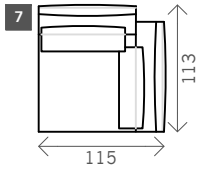

# Monia

Width arms: 38 cm

Height legs: 1 cm

Sitting height: ca. 44 cm

Total height: ca. 83 cm

Total depth: ca. 115 cm

1 seat

Arm L/R

Without arms

1,5 seat

1,75 seat

**Corner**

**Corner L/R**

**Pouf**

**Longchair L/R**