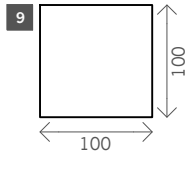

# Monia

Width arms: 38 cm

Height legs: 1 cm

Sitting height: ca. 44 cm

Total height: ca. 83 cm

Total depth: ca. 115 cm

1 seat

Arm L/R

Without arms

1,5 seat

1,75 seat

**Corner**

**Corner L/R**

**Pouf**

**Longchair L/R**