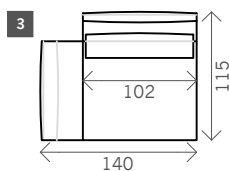

# Monia

Width arms: 38 cm

Height legs: 1 cm

Sitting height: ca. 44 cm

Total height: ca. 83 cm

Total depth: ca. 115 cm

1 seat

Arm L/R

Without arms

1,5 seat

1,75 seat

**Corner**

**Corner L/R**

**Pouf**

**Longchair L/R**