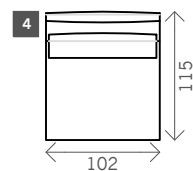

# Monia

Width arms: 38 cm

Height legs: 1 cm

Sitting height: ca. 44 cm

Total height: ca. 83 cm

Total depth: ca. 115 cm

1 seat

Arm L/R

Without arms

1,5 seat

1,75 seat

**Corner**

**Corner L/R**

**Pouf**

**Longchair L/R**