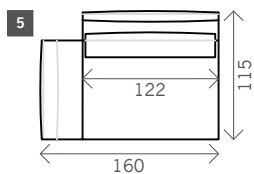

# Monia

Width arms: 38 cm

Height legs: 1 cm

Sitting height: ca. 44 cm

Total height: ca. 83 cm

Total depth: ca. 115 cm

1 seat

Arm L/R

Without arms

1,5 seat

1,75 seat

**Corner**

**Corner L/R**

**Pouf**

**Longchair L/R**