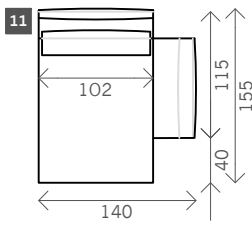

# Monia

Width arms: 38 cm

Height legs: 1 cm

Sitting height: ca. 44 cm

Total height: ca. 83 cm

Total depth: ca. 115 cm

1 seat

Arm L/R

Without arms

1,5 seat

1,75 seat

**Corner**

**Corner L/R**

**Pouf**

**Longchair L/R**