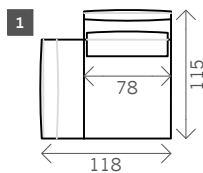

# Monia

Width arms: 38 cm

Height legs: 1 cm

Sitting height: ca. 44 cm

Total height: ca. 83 cm

Total depth: ca. 115 cm

1 seat

Arm L/R

Without arms

1,5 seat

1,75 seat

**Corner**

**Corner L/R**

**Pouf**

**Longchair L/R**