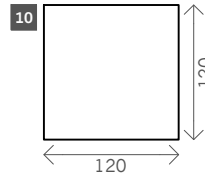

# Monia

Width arms: 38 cm

Height legs: 1 cm

Sitting height: ca. 44 cm

Total height: ca. 83 cm

Total depth: ca. 115 cm

1 seat

Arm L/R

Without arms

1,5 seat

1,75 seat

**Corner**

**Corner L/R**

**Pouf**

**Longchair L/R**