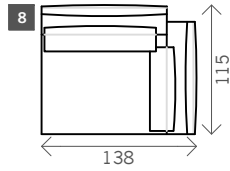

# Monia

Width arms: 38 cm

Height legs: 1 cm

Sitting height: ca. 44 cm

Total height: ca. 83 cm

Total depth: ca. 115 cm

1 seat

Arm L/R

Without arms

1,5 seat

1,75 seat

**Corner**

**Corner L/R**

**Pouf**

**Longchair L/R**