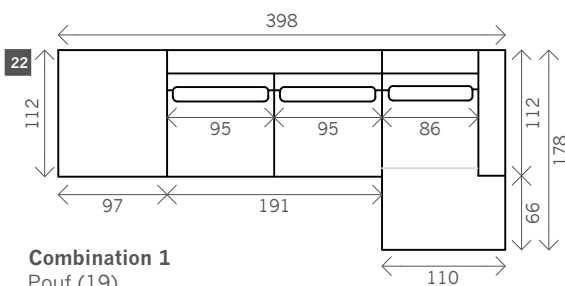

Examples corner sofas

Combination 1
Pouf (19)
+ 3,5 seat without arms (17)
+ Longchair L/R (20)