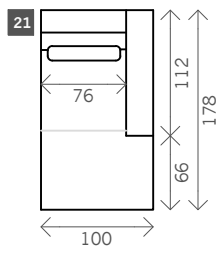

# Miro

Width arms: 24 cm  
Sitting height: ca. 44 cm  
Total height: ca. 82cm  
Total depth: ca. 112 cm

## Without arms

**Corner L/R**

**Pouf**

**Rectangle:**  
112 x 84  
104 x 64

**Square:**  
84 x 84  
64 x 64

**Longchair L/R**

## Examples corner sofas

**Combination 1**  
Pouf (19)  
+ 3,5 seat without arms (17)  
+ Longchair L/R (20)

**Combination 2**  
3 seat arm L/R (13)  
+ corner L/R (18)  
+ 2,5 seat without arms (11)