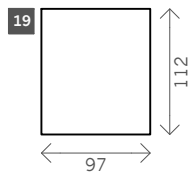

# Miro

Width arms: 24 cm  
Sitting height: ca. 44 cm  
Total height: ca. 82cm  
Total depth: ca. 112 cm

## Arm L/R

## Without arms

**Corner L/R**

**Pouf**

**Rectangle:**  
112 x 84  
104 x 64

**Square:**  
84 x 84  
64 x 64

**Longchair L/R**