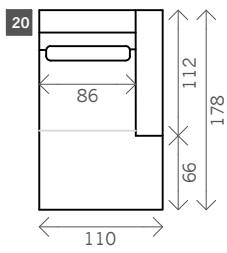

# Miro

Width arms: 24 cm  
Sitting height: ca. 44 cm  
Total height: ca. 82cm  
Total depth: ca. 112 cm

## Without arms

**Corner L/R**

**Pouf**

**Rectangle:**  
112 x 84  
104 x 64

**Square:**  
84 x 84  
64 x 64

**Longchair L/R**

## Examples corner sofas

**Combination 1**  
Pouf (19)  
+ 3,5 seat without arms (17)  
+ Longchair L/R (20)

**Combination 2**  
3 seat arm L/R (13)  
+ corner L/R (18)  
+ 2,5 seat without arms (11)