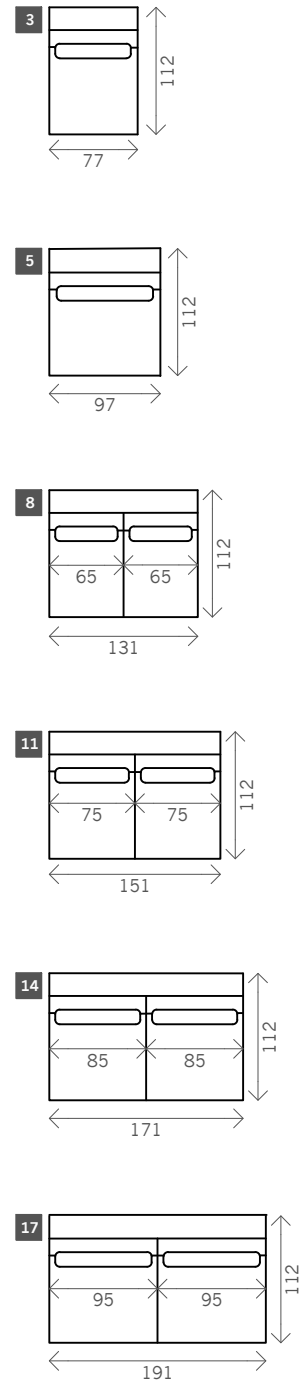

# Miro

Width arms: 24 cm  
Sitting height: ca. 44 cm  
Total height: ca. 82cm  
Total depth: ca. 112 cm

## 2 arms

## Without arms

**Corner L/R**

**Pouf**

**Rectangle:**  
112 x 84  
104 x 64

**Square:**  
84 x 84  
64 x 64

**Longchair L/R**

## Examples corner sofas

**Combination 1**  
Pouf (19)  
+ 3,5 seat without arms (17)  
+ Longchair L/R (20)

**Combination 2**  
3 seat arm L/R (13)  
+ corner L/R (18)  
+ 2,5 seat without arms (11)