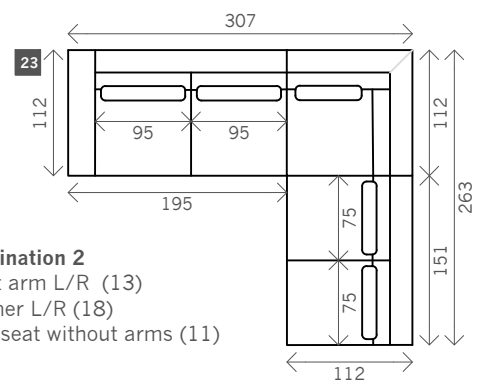

# Miro

Width arms: 24 cm  
Sitting height: ca. 44 cm  
Total height: ca. 82cm  
Total depth: ca. 112 cm

## Without arms

**Corner L/R**

**Pouf**

**Rectangle:**  
112 x 84  
104 x 64

**Square:**  
84 x 84  
64 x 64

**Longchair L/R**

## Examples corner sofas

**Combination 1**  
Pouf (19)  
+ 3,5 seat without arms (17)  
+ Longchair L/R (20)

**Combination 2**  
3 seat arm L/R (13)  
+ corner L/R (18)  
+ 2,5 seat without arms (11)