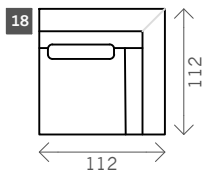

# Miro

Width arms: 24 cm  
Sitting height: ca. 44 cm  
Total height: ca. 82cm  
Total depth: ca. 112 cm

## Without arms

**Corner L/R**

**Pouf**

**Rectangle:**  
112 x 84  
104 x 64

**Square:**  
84 x 84  
64 x 64

**Longchair L/R**