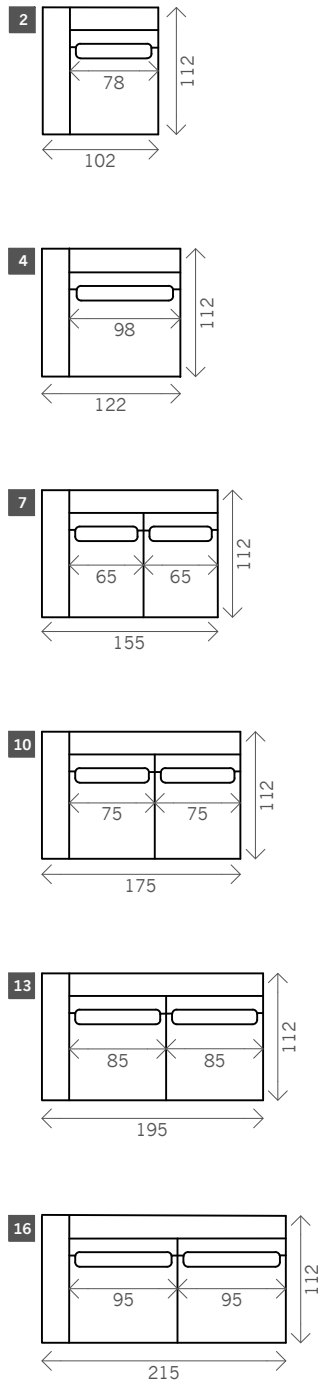

# Miro

Width arms: 24 cm  
Sitting height: ca. 44 cm  
Total height: ca. 82cm  
Total depth: ca. 112 cm

## 2 arms

## Without arms

**Corner L/R**

**Pouf**

**Rectangle:**  
112 x 84  
104 x 64

**Square:**  
84 x 84  
64 x 64

**Longchair L/R**

## Examples corner sofas

**Combination 1**  
Pouf (19)  
+ 3,5 seat without arms (17)  
+ Longchair L/R (20)

**Combination 2**  
3 seat arm L/R (13)  
+ corner L/R (18)  
+ 2,5 seat without arms (11)