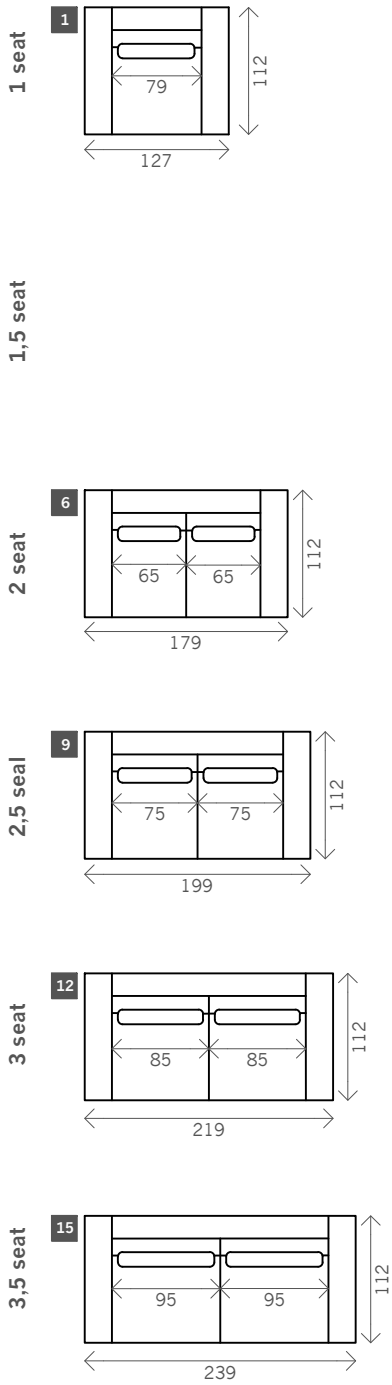

# Miro

Width arms: 24 cm  
Sitting height: ca. 44 cm  
Total height: ca. 82cm  
Total depth: ca. 112 cm

## 2 arms

## Without arms

**Corner L/R**

**Pouf**

**Rectangle:**  
112 x 84  
104 x 64

**Square:**  
84 x 84  
64 x 64

**Longchair L/R**

## Examples corner sofas

**Combination 1**  
Pouf (19)  
+ 3,5 seat without arms (17)  
+ Longchair L/R (20)

**Combination 2**  
3 seat arm L/R (13)  
+ corner L/R (18)  
+ 2,5 seat without arms (11)