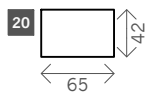

Minot

Width arms: 22 cm
Sitting height: ca. 44 cm
Total height: ca. 89 cm
Total depth: ca. 103 cm

Corner L/R

Pouf

Longchair L/R

Headrest

Cushion

Square
57 x 57
50 x 50

Examples corner sofas

Combination 1
4 seat arm L/R (10)
+ Terminal arm L/R (12)

Combination 2
Longchair L/R (18)
+ 4 seat without arms (11)