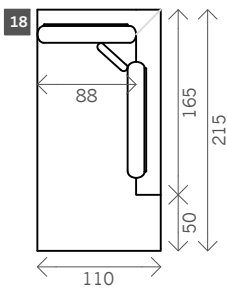

Minot

Width arms: 22 cm
Sitting height: ca. 44 cm
Total height: ca. 89 cm
Total depth: ca. 103 cm

Corner L/R

Pouf

Longchair L/R

Headrest

Cushion

Square
57 x 57
50 x 50

Examples corner sofas

Combination 1
4 seat arm L/R (10)
+ Terminal arm L/R (12)

Combination 2
Longchair L/R (18)
+ 4 seat without arms (11)