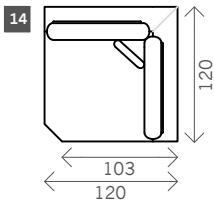

Minot

Width arms: 22 cm
Sitting height: ca. 44 cm
Total height: ca. 89 cm
Total depth: ca. 103 cm

Corner L/R

Pouf

Longchair L/R

Headrest

Cushion

Square
57 x 57
50 x 50