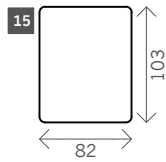

Minot

Width arms: 22 cm
Sitting height: ca. 44 cm
Total height: ca. 89 cm
Total depth: ca. 103 cm

Corner L/R

Pouf

Longchair L/R

Headrest

Cushion

Square
57 x 57
50 x 50

Examples corner sofas

Combination 1
4 seat arm L/R (10)
+ Terminal arm L/R (12)

Combination 2
Longchair L/R (18)
+ 4 seat without arms (11)