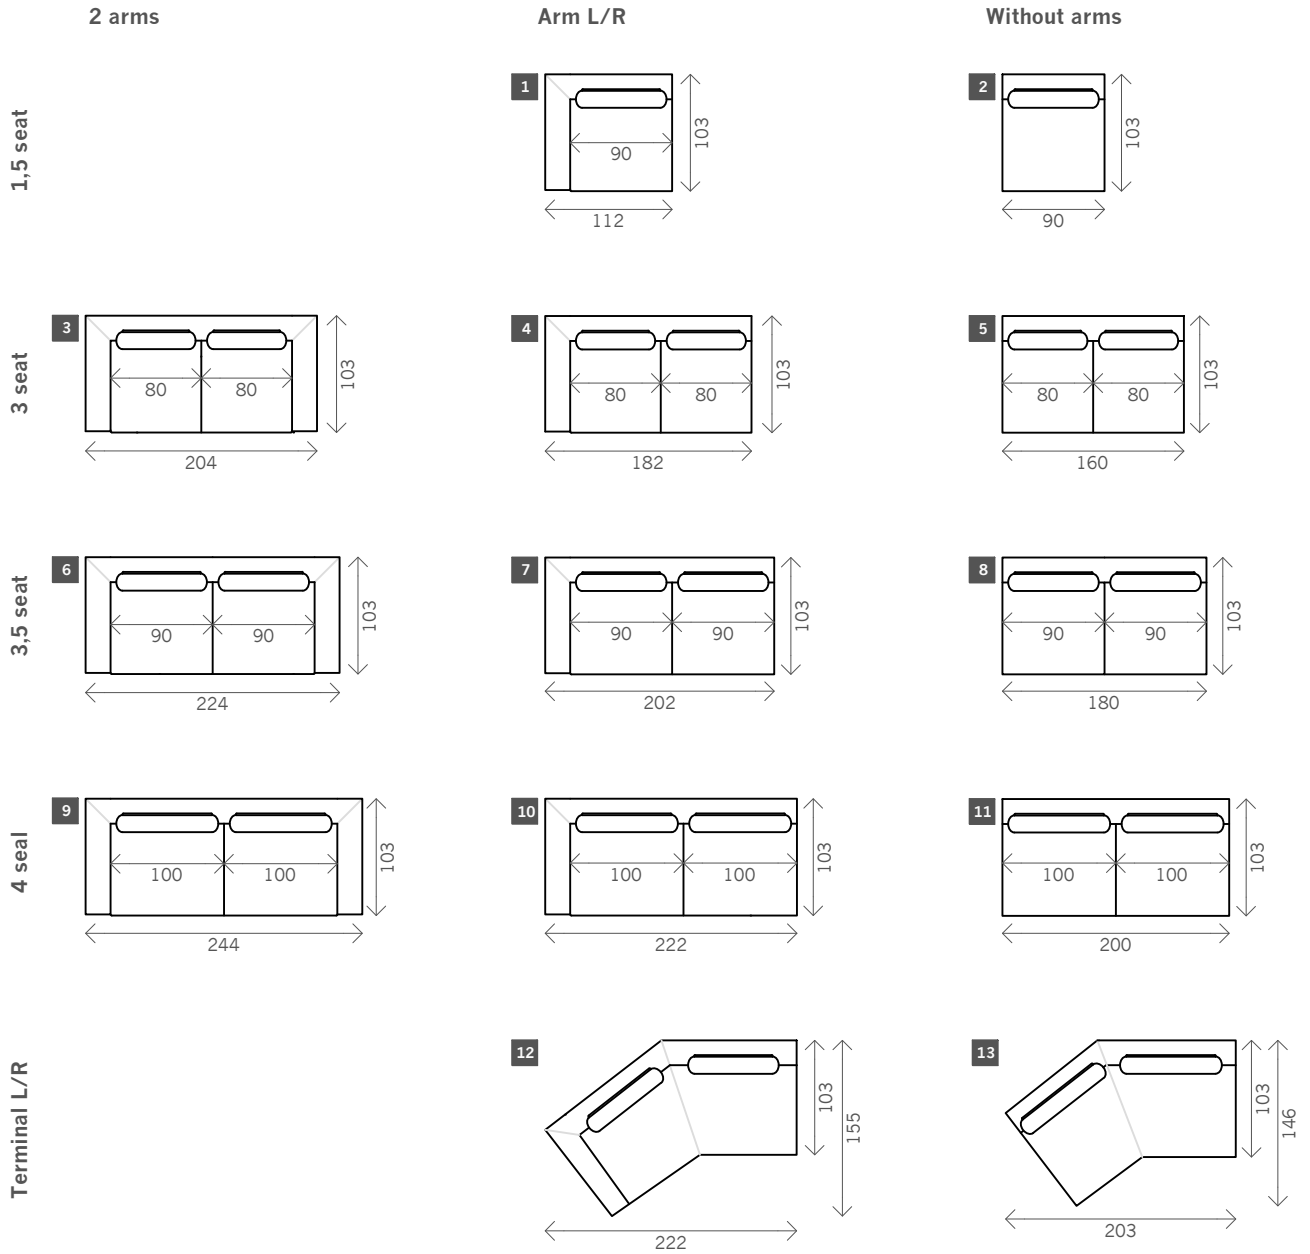

Minot

Width arms: 22 cm
Sitting height: ca. 44 cm
Total height: ca. 89 cm
Total depth: ca. 103 cm

Corner L/R

Pouf

Longchair L/R

Headrest

Cushion

Square
57 x 57
50 x 50

Examples corner sofas

Combination 1
4 seat arm L/R (10)
+ Terminal arm L/R (12)

Combination 2
Longchair L/R (18)
+ 4 seat without arms (11)