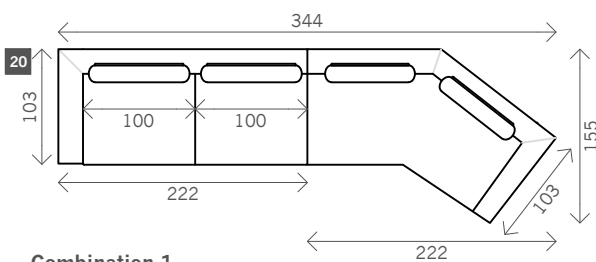

Minot

Width arms: 22 cm
Sitting height: ca. 44 cm
Total height: ca. 89 cm
Total depth: ca. 103 cm

Corner L/R

Pouf

Longchair L/R

Headrest

Cushion

Square
57 x 57
50 x 50

Examples corner sofas

Combination 1
4 seat arm L/R (10)
+ Terminal arm L/R (12)

Combination 2
Longchair L/R (18)
+ 4 seat without arms (11)