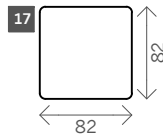

Minot

Width arms: 22 cm
Sitting height: ca. 44 cm
Total height: ca. 89 cm
Total depth: ca. 103 cm

Corner L/R

Pouf

Longchair L/R

Headrest

Cushion

Square
57 x 57
50 x 50

Examples corner sofas

Combination 1
4 seat arm L/R (10)
+ Terminal arm L/R (12)

Combination 2
Longchair L/R (18)
+ 4 seat without arms (11)