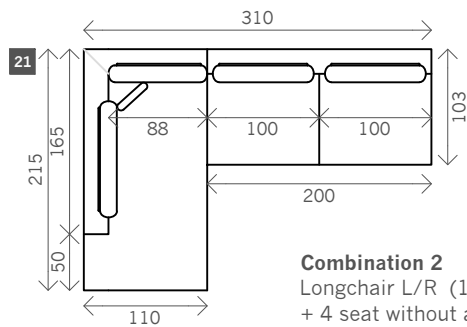

Minot

Width arms: 22 cm
Sitting height: ca. 44 cm
Total height: ca. 89 cm
Total depth: ca. 103 cm

Corner L/R

Pouf

Longchair L/R

Headrest

Cushion

Square
57 x 57
50 x 50

Examples corner sofas

Combination 1
4 seat arm L/R (10)
+ Terminal arm L/R (12)

Combination 2
Longchair L/R (18)
+ 4 seat without arms (11)