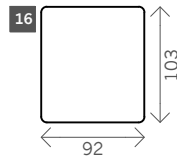

Minot

Width arms: 22 cm
Sitting height: ca. 44 cm
Total height: ca. 89 cm
Total depth: ca. 103 cm

Corner L/R

Pouf

Longchair L/R

Headrest

Cushion

Square
57 x 57
50 x 50

Examples corner sofas

Combination 1
4 seat arm L/R (10)
+ Terminal arm L/R (12)

Combination 2
Longchair L/R (18)
+ 4 seat without arms (11)