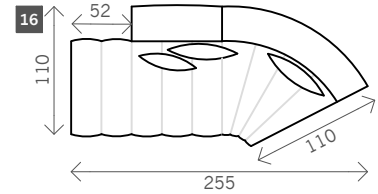

# Medina Curve

Width arms: 28 cm      Toss cushions 50/55 x 50/55 cm  
 Height legs: 8,5 cm  
 Sitting height: ca. 40 cm  
 Total height: ca. 86 cm  
 Total depth: ca. 110 cm      Width band: ca. 26 cm

## Examples corner sofas

**Combination 2**  
2x 3 seat rainbow without arm (9)  
+ 2x Pouf curve (13)