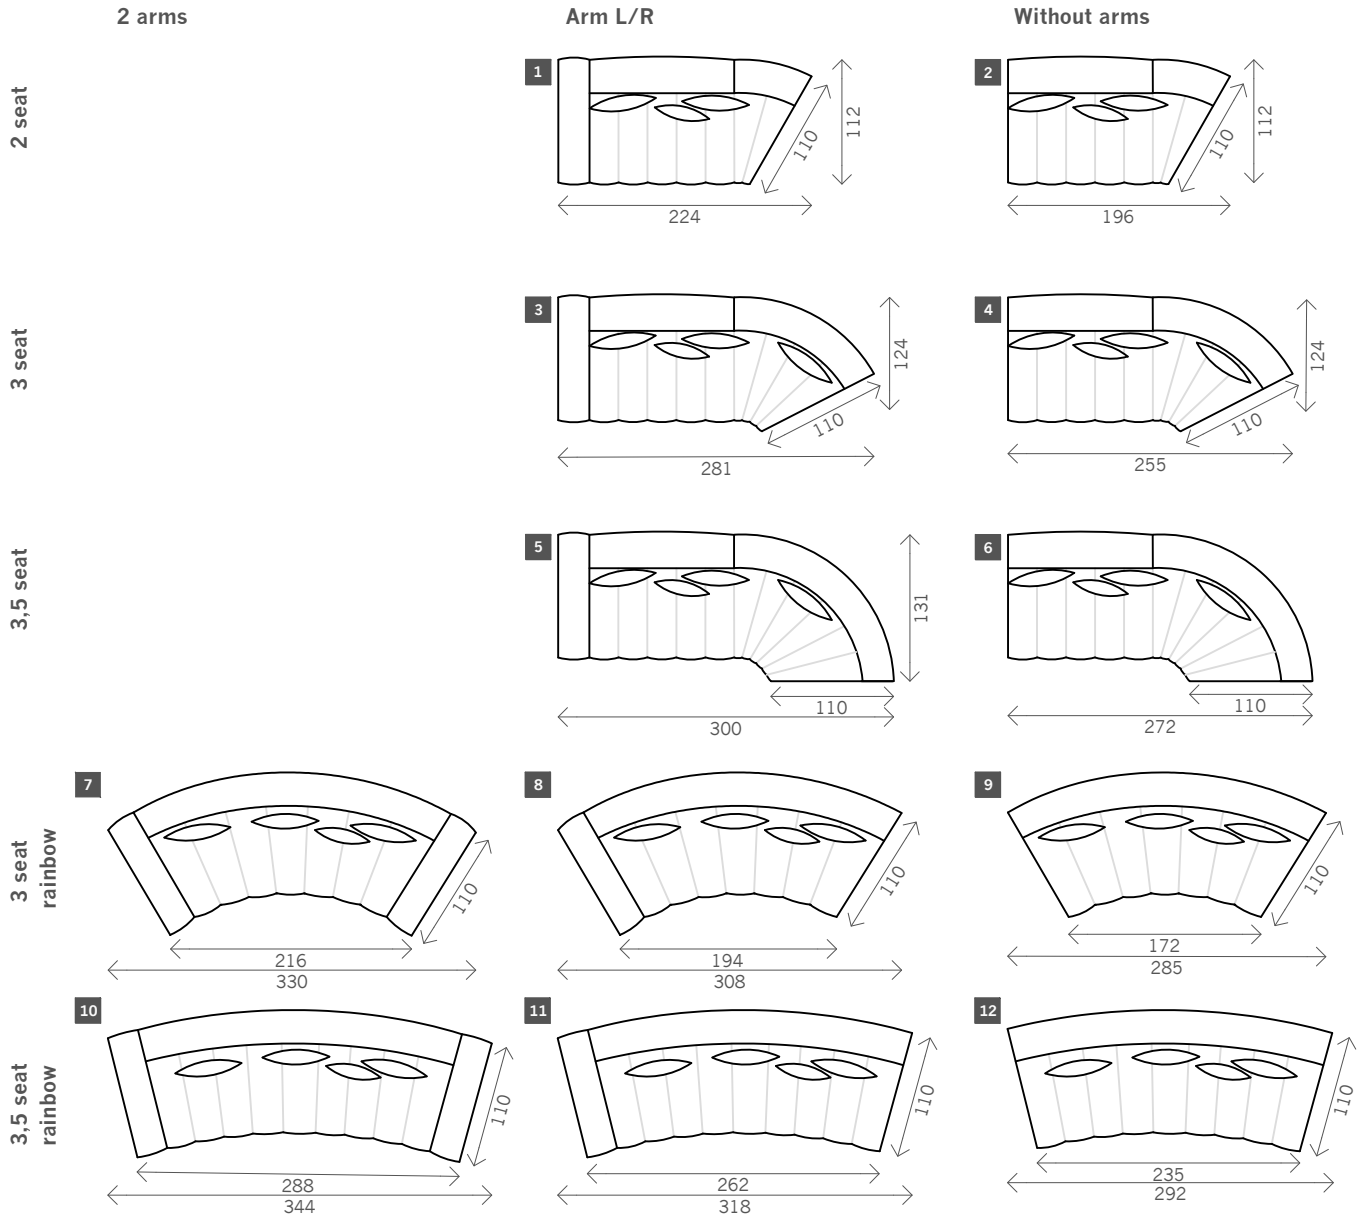

# Medina Curve

Width arms: 28 cm      Toss cushions 50/55 x 50/55 cm  
 Height legs: 8,5 cm  
 Sitting height: ca. 40 cm  
 Total height: ca. 86 cm  
 Total depth: ca. 110 cm      Width band: ca. 26 cm

## Examples corner sofas

**Combination 2**  
2x 3 seat rainbow without arm (9)  
+ 2x Pouf curve (13)