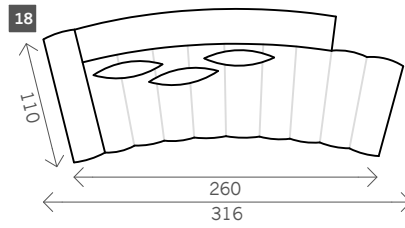

# Medina Curve

Width arms: 28 cm      Toss cushions 50/55 x 50/55 cm  
 Height legs: 8,5 cm  
 Sitting height: ca. 40 cm  
 Total height: ca. 86 cm  
 Total depth: ca. 110 cm      Width band: ca. 26 cm

## Examples corner sofas

**Combination 2**  
2x 3 seat rainbow without arm (9)  
+ 2x Pouf curve (13)