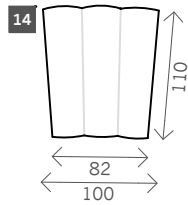

# Medina Curve

Width arms: 28 cm      Toss cushions 50/55 x 50/55 cm  
 Height legs: 8,5 cm  
 Sitting height: ca. 40 cm  
 Total height: ca. 86 cm  
 Total depth: ca. 110 cm      Width band: ca. 26 cm

## Examples corner sofas

**Combination 2**  
2x 3 seat rainbow without arm (9)  
+ 2x Pouf curve (13)