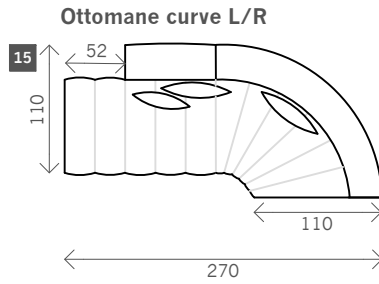

# Medina Curve

Width arms: 28 cm      Toss cushions 50/55 x 50/55 cm  
 Height legs: 8,5 cm  
 Sitting height: ca. 40 cm  
 Total height: ca. 86 cm  
 Total depth: ca. 110 cm      Width band: ca. 26 cm

## Examples corner sofas

**Combination 2**  
2x 3 seat rainbow without arm (9)  
+ 2x Pouf curve (13)