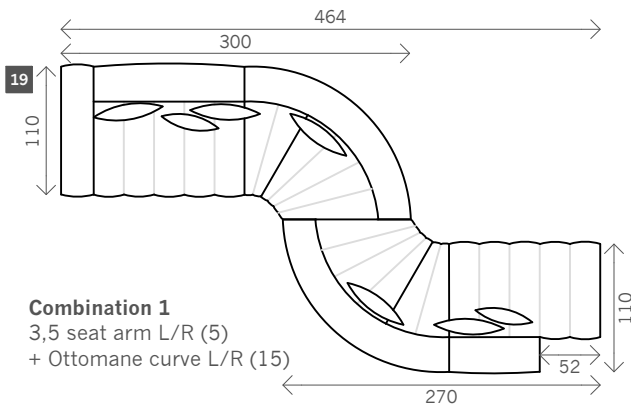

# Medina Curve

Width arms: 28 cm      Toss cushions 50/55 x 50/55 cm  
 Height legs: 8,5 cm  
 Sitting height: ca. 40 cm  
 Total height: ca. 86 cm  
 Total depth: ca. 110 cm      Width band: ca. 26 cm

## Examples corner sofas

**Combination 2**  
2x 3 seat rainbow without arm (9)  
+ 2x Pouf curve (13)