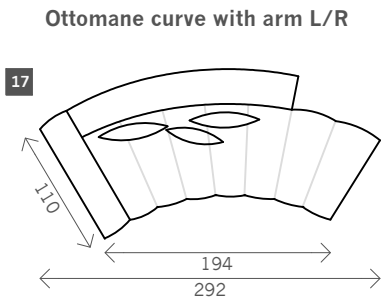

# Medina Curve

Width arms: 28 cm      Toss cushions 50/55 x 50/55 cm  
 Height legs: 8,5 cm  
 Sitting height: ca. 40 cm  
 Total height: ca. 86 cm  
 Total depth: ca. 110 cm      Width band: ca. 26 cm

## Examples corner sofas

**Combination 2**  
2x 3 seat rainbow without arm (9)  
+ 2x Pouf curve (13)