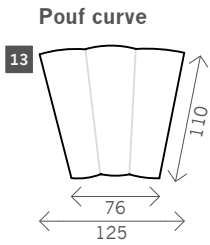

# Medina Curve

Width arms: 28 cm      Toss cushions 50/55 x 50/55 cm  
 Height legs: 8,5 cm  
 Sitting height: ca. 40 cm  
 Total height: ca. 86 cm  
 Total depth: ca. 110 cm      Width band: ca. 26 cm

## Examples corner sofas

**Combination 2**  
2x 3 seat rainbow without arm (9)  
+ 2x Pouf curve (13)