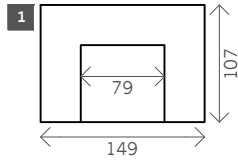

Lou

Width arms: 35 cm

Height legs: 4 cm

Sitting height: ca. 42 cm

Total height: ca. 74 cm

Total depth: ca. 107 cm

2 arms

Arm L/R

Without arms

Seat midi

Seat maxi

Seat large

Loveseat

2 seat

2,5 seat

3 seat

3,5 seat

4 seat

Corner L/R

Pouf

Rectangle:
79 x 107
99 x 107

Meridienne L/R

Longchair L/R

Examples corner sofas