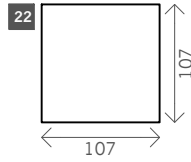

Lou

Width arms: 35 cm

Height legs: 4 cm

Sitting height: ca. 42 cm

Total height: ca. 74 cm

Total depth: ca. 107 cm

2 arms

Arm L/R

Without arms

Seat midi

Seat maxi

Seat large

Loveseat

2 seat

2,5 seat

3 seat

3,5 seat

4 seat

Corner L/R

Pouf

Rectangle:
79 x 107
99 x 107

Meridienne L/R

Longchair L/R

Examples corner sofas