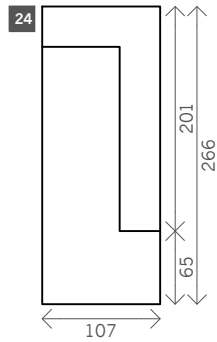

Lou

Width arms: 35 cm

Height legs: 4 cm

Sitting height: ca. 42 cm

Total height: ca. 74 cm

Total depth: ca. 107 cm

2 arms

Arm L/R

Without arms

Seat midi

Seat maxi

Seat large

Loveseat

2 seat

2,5 seat

3 seat

3,5 seat

4 seat

Corner L/R

Pouf

Rectangle:
79 x 107
99 x 107

Meridienne L/R

Longchair L/R

Examples corner sofas