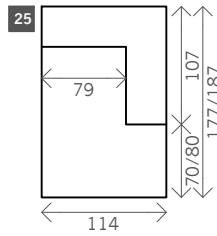

Lou

Width arms: 35 cm

Height legs: 4 cm

Sitting height: ca. 42 cm

Total height: ca. 74 cm

Total depth: ca. 107 cm

2 arms

Arm L/R

Without arms

Seat midi

Seat maxi

Seat large

Loveseat

2 seat

2,5 seat

3 seat

3,5 seat

4 seat

Corner L/R

Pouf

Rectangle:
79 x 107
99 x 107

Meridienne L/R

Longchair L/R

Examples corner sofas