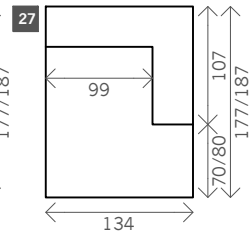

Lou

Width arms: 35 cm

Height legs: 4 cm

Sitting height: ca. 42 cm

Total height: ca. 74 cm

Total depth: ca. 107 cm

2 arms

Arm L/R

Without arms

Seat midi

Seat maxi

Seat large

Loveseat

2 seat

2,5 seat

3 seat

3,5 seat

4 seat

Corner L/R

Pouf

Rectangle:
79 x 107
99 x 107

Meridienne L/R

Longchair L/R

Examples corner sofas