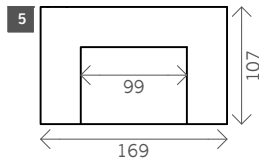

Lou

Width arms: 35 cm

Height legs: 4 cm

Sitting height: ca. 42 cm

Total height: ca. 74 cm

Total depth: ca. 107 cm

2 arms

Arm L/R

Without arms

Seat midi

Seat maxi

Seat large

Loveseat

2 seat

2,5 seat

3 seat

3,5 seat

4 seat

Corner L/R

Pouf

Rectangle:
79 x 107
99 x 107

Meridienne L/R

Longchair L/R

Examples corner sofas