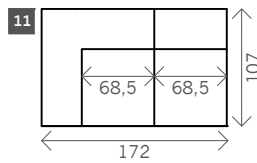

Lou

Width arms: 35 cm

Height legs: 4 cm

Sitting height: ca. 42 cm

Total height: ca. 74 cm

Total depth: ca. 107 cm

2 arms

Arm L/R

Without arms

Seat midi

Seat maxi

Seat large

Loveseat

2 seat

2,5 seat

3 seat

3,5 seat

4 seat

Corner L/R

Pouf

Rectangle:
79 x 107
99 x 107

Meridienne L/R

Longchair L/R

Examples corner sofas