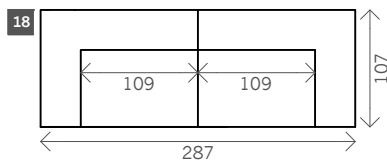

Lou

Width arms: 35 cm

Height legs: 4 cm

Sitting height: ca. 42 cm

Total height: ca. 74 cm

Total depth: ca. 107 cm

2 arms

Arm L/R

Without arms

Seat midi

Seat maxi

Seat large

Loveseat

2 seat

2,5 seat

3 seat

3,5 seat

4 seat

Corner L/R

Pouf

Rectangle:
79 x 107
99 x 107

Meridienne L/R

Longchair L/R

Examples corner sofas