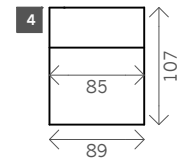

Lou

Width arms: 35 cm

Height legs: 4 cm

Sitting height: ca. 42 cm

Total height: ca. 74 cm

Total depth: ca. 107 cm

2 arms

Arm L/R

Without arms

Seat midi

Seat maxi

Seat large

Loveseat

2 seat

2,5 seat

3 seat

3,5 seat

4 seat

Corner L/R

Pouf

Rectangle:
79 x 107
99 x 107

Meridienne L/R

Longchair L/R

Examples corner sofas