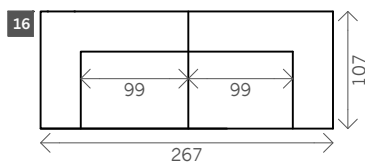

Lou

Width arms: 35 cm

Height legs: 4 cm

Sitting height: ca. 42 cm

Total height: ca. 74 cm

Total depth: ca. 107 cm

2 arms

Arm L/R

Without arms

Seat midi

Seat maxi

Seat large

Loveseat

2 seat

2,5 seat

3 seat

3,5 seat

4 seat

Corner L/R

Pouf

Rectangle:
79 x 107
99 x 107

Meridienne L/R

Longchair L/R

Examples corner sofas