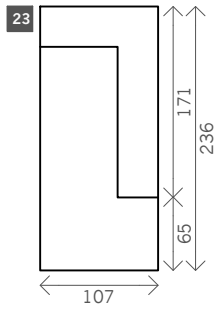

Lou

Width arms: 35 cm

Height legs: 4 cm

Sitting height: ca. 42 cm

Total height: ca. 74 cm

Total depth: ca. 107 cm

2 arms

Arm L/R

Without arms

Seat midi

Seat maxi

Seat large

Loveseat

2 seat

2,5 seat

3 seat

3,5 seat

4 seat

Corner L/R

Pouf

Rectangle:
79 x 107
99 x 107

Meridienne L/R

Longchair L/R

Examples corner sofas