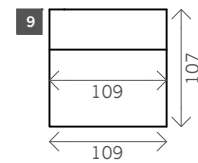

Lou

Width arms: 35 cm

Height legs: 4 cm

Sitting height: ca. 42 cm

Total height: ca. 74 cm

Total depth: ca. 107 cm

2 arms

Arm L/R

Without arms

Seat midi

Seat maxi

Seat large

Loveseat

2 seat

2,5 seat

3 seat

3,5 seat

4 seat

Corner L/R

Pouf

Rectangle:
79 x 107
99 x 107

Meridienne L/R

Longchair L/R

Examples corner sofas