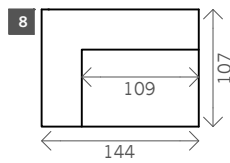

Lou

Width arms: 35 cm

Height legs: 4 cm

Sitting height: ca. 42 cm

Total height: ca. 74 cm

Total depth: ca. 107 cm

2 arms

Arm L/R

Without arms

Seat midi

Seat maxi

Seat large

Loveseat

2 seat

2,5 seat

3 seat

3,5 seat

4 seat

Corner L/R

Pouf

Rectangle:
79 x 107
99 x 107

Meridienne L/R

Longchair L/R

Examples corner sofas