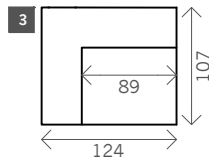

Lou

Width arms: 35 cm

Height legs: 4 cm

Sitting height: ca. 42 cm

Total height: ca. 74 cm

Total depth: ca. 107 cm

2 arms

Arm L/R

Without arms

Seat midi

Seat maxi

Seat large

Loveseat

2 seat

2,5 seat

3 seat

3,5 seat

4 seat

Corner L/R

Pouf

Rectangle:
79 x 107
99 x 107

Meridienne L/R

Longchair L/R

Examples corner sofas