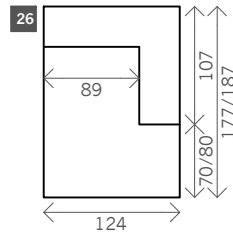

Lou

Width arms: 35 cm

Height legs: 4 cm

Sitting height: ca. 42 cm

Total height: ca. 74 cm

Total depth: ca. 107 cm

2 arms

Arm L/R

Without arms

Seat midi

Seat maxi

Seat large

Loveseat

2 seat

2,5 seat

3 seat

3,5 seat

4 seat

Corner L/R

Pouf

Rectangle:
79 x 107
99 x 107

Meridienne L/R

Longchair L/R

Examples corner sofas