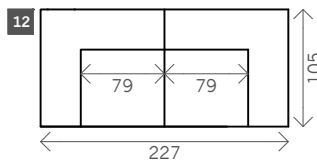

Lou

Width arms: 35 cm

Height legs: 4 cm

Sitting height: ca. 42 cm

Total height: ca. 74 cm

Total depth: ca. 107 cm

2 arms

Arm L/R

Without arms

Seat midi

Seat maxi

Seat large

Loveseat

2 seat

2,5 seat

3 seat

3,5 seat

4 seat

Corner L/R

Pouf

Rectangle:
79 x 107
99 x 107

Meridienne L/R

Longchair L/R

Examples corner sofas