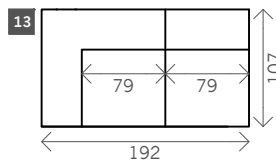

Lou

Width arms: 35 cm

Height legs: 4 cm

Sitting height: ca. 42 cm

Total height: ca. 74 cm

Total depth: ca. 107 cm

2 arms

Arm L/R

Without arms

Seat midi

Seat maxi

Seat large

Loveseat

2 seat

2,5 seat

3 seat

3,5 seat

4 seat

Corner L/R

Pouf

Rectangle:
79 x 107
99 x 107

Meridienne L/R

Longchair L/R

Examples corner sofas