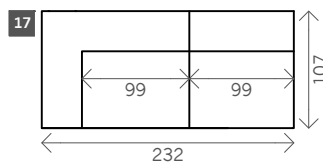

Lou

Width arms: 35 cm

Height legs: 4 cm

Sitting height: ca. 42 cm

Total height: ca. 74 cm

Total depth: ca. 107 cm

2 arms

Arm L/R

Without arms

Seat midi

Seat maxi

Seat large

Loveseat

2 seat

2,5 seat

3 seat

3,5 seat

4 seat

Corner L/R

Pouf

Rectangle:
79 x 107
99 x 107

Meridienne L/R

Longchair L/R

Examples corner sofas