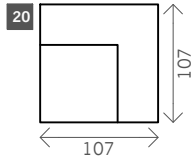

Lou

Width arms: 35 cm

Height legs: 4 cm

Sitting height: ca. 42 cm

Total height: ca. 74 cm

Total depth: ca. 107 cm

2 arms

Arm L/R

Without arms

Seat midi

Seat maxi

Seat large

Loveseat

2 seat

2,5 seat

3 seat

3,5 seat

4 seat

Corner L/R

Pouf

Rectangle:
79 x 107
99 x 107

Meridienne L/R

Longchair L/R

Examples corner sofas