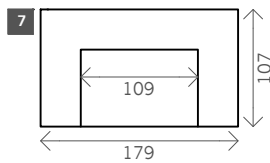

Lou

Width arms: 35 cm

Height legs: 4 cm

Sitting height: ca. 42 cm

Total height: ca. 74 cm

Total depth: ca. 107 cm

2 arms

Arm L/R

Without arms

Seat midi

Seat maxi

Seat large

Loveseat

2 seat

2,5 seat

3 seat

3,5 seat

4 seat

Corner L/R

Pouf

Rectangle:
79 x 107
99 x 107

Meridienne L/R

Longchair L/R

Examples corner sofas