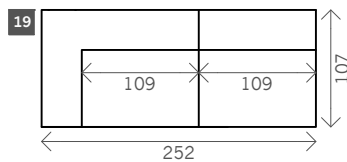

Lou

Width arms: 35 cm

Height legs: 4 cm

Sitting height: ca. 42 cm

Total height: ca. 74 cm

Total depth: ca. 107 cm

2 arms

Arm L/R

Without arms

Seat midi

Seat maxi

Seat large

Loveseat

2 seat

2,5 seat

3 seat

3,5 seat

4 seat

Corner L/R

Pouf

Rectangle:
79 x 107
99 x 107

Meridienne L/R

Longchair L/R

Examples corner sofas