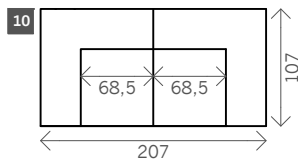

Lou

Width arms: 35 cm

Height legs: 4 cm

Sitting height: ca. 42 cm

Total height: ca. 74 cm

Total depth: ca. 107 cm

2 arms

Arm L/R

Without arms

Seat midi

Seat maxi

Seat large

Loveseat

2 seat

2,5 seat

3 seat

3,5 seat

4 seat

Corner L/R

Pouf

Rectangle:
79 x 107
99 x 107

Meridienne L/R

Longchair L/R

Examples corner sofas