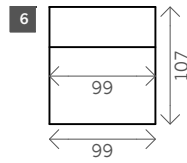

Lou

Width arms: 35 cm

Height legs: 4 cm

Sitting height: ca. 42 cm

Total height: ca. 74 cm

Total depth: ca. 107 cm

2 arms

Arm L/R

Without arms

Seat midi

Seat maxi

Seat large

Loveseat

2 seat

2,5 seat

3 seat

3,5 seat

4 seat

Corner L/R

Pouf

Rectangle:
79 x 107
99 x 107

Meridienne L/R

Longchair L/R

Examples corner sofas