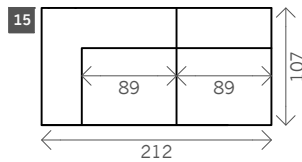

Lou

Width arms: 35 cm

Height legs: 4 cm

Sitting height: ca. 42 cm

Total height: ca. 74 cm

Total depth: ca. 107 cm

2 arms

Arm L/R

Without arms

Seat midi

Seat maxi

Seat large

Loveseat

2 seat

2,5 seat

3 seat

3,5 seat

4 seat

Corner L/R

Pouf

Rectangle:
79 x 107
99 x 107

Meridienne L/R

Longchair L/R

Examples corner sofas