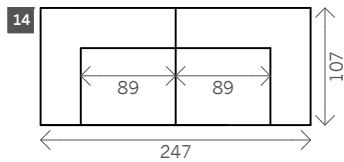

Lou

Width arms: 35 cm

Height legs: 4 cm

Sitting height: ca. 42 cm

Total height: ca. 74 cm

Total depth: ca. 107 cm

2 arms

Arm L/R

Without arms

Seat midi

Seat maxi

Seat large

Loveseat

2 seat

2,5 seat

3 seat

3,5 seat

4 seat

Corner L/R

Pouf

Rectangle:
79 x 107
99 x 107

Meridienne L/R

Longchair L/R

Examples corner sofas