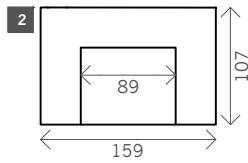

Lou

Width arms: 35 cm

Height legs: 4 cm

Sitting height: ca. 42 cm

Total height: ca. 74 cm

Total depth: ca. 107 cm

2 arms

Arm L/R

Without arms

Seat midi

Seat maxi

Seat large

Loveseat

2 seat

2,5 seat

3 seat

3,5 seat

4 seat

Corner L/R

Pouf

Rectangle:
79 x 107
99 x 107

Meridienne L/R

Longchair L/R

Examples corner sofas