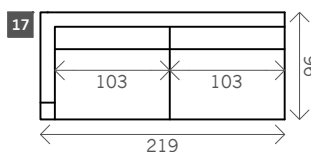

Leonard

Width arms: 13 cm

Height legs: 18 cm

Sitting height: ca. 43 cm

Total height: ca. 89 cm

Total depth: ca. 96 cm

Toss cushions 45 x 45 cm:

Seats with 2 arms: 2x

2,5 seat

3 seat

3,5 seat

4 seat

4,5 seat

Corner L/R

Pouf

Meridienne L/R