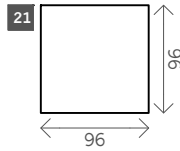

Leonard

Width arms: 13 cm

Height legs: 18 cm

Sitting height: ca. 43 cm

Total height: ca. 89 cm

Total depth: ca. 96 cm

Toss cushions 45 x 45 cm:

Seats with 2 arms: 2x

2,5 seat

3 seat

3,5 seat

4 seat

4,5 seat

Corner L/R

Pouf

Meridienne L/R