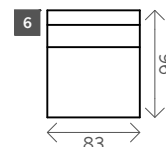

Leonard

Width arms: 13 cm

Height legs: 18 cm

Sitting height: ca. 43 cm

Total height: ca. 89 cm

Total depth: ca. 96 cm

Toss cushions 45 x 45 cm:

Seats with 2 arms: 2x

Seats with 1 arm/Meridienne/Longchair: 1x

2 arms

Arm L/R

Without arms

1 seat

1,5 seat

Loveseat

2 seat

2,5 seat

3 seat

3,5 seat

4 seat

4,5 seat

Corner L/R

Pouf

Meridienne L/R