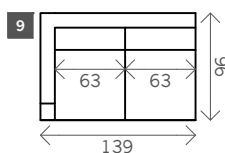

Leonard

Width arms: 13 cm

Height legs: 18 cm

Sitting height: ca. 43 cm

Total height: ca. 89 cm

Total depth: ca. 96 cm

Toss cushions 45 x 45 cm:

Seats with 2 arms: 2x

Seats with 1 arm/Meridienne/Longchair: 1x

2 arms

Arm L/R

Without arms

1 seat

1,5 seat

Loveseat

2 seat

2,5 seat

3 seat

3,5 seat

4 seat

4,5 seat

Corner L/R

Pouf

Meridienne L/R