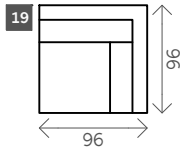

Leonard

Width arms: 13 cm

Height legs: 18 cm

Sitting height: ca. 43 cm

Total height: ca. 89 cm

Total depth: ca. 96 cm

Toss cushions 45 x 45 cm:

Seats with 2 arms: 2x

Seats with 1 arm/Meridienne/Longchair: 1x

2 arms

Arm L/R

Without arms

1 seat

1,5 seat

Loveseat

2 seat

2,5 seat

3 seat

3,5 seat

4 seat

4,5 seat

Corner L/R

Pouf

Meridienne L/R