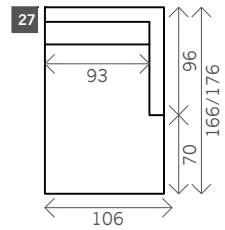

Longchair L/R