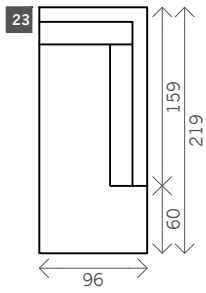

Leonard

Width arms: 13 cm

Height legs: 18 cm

Sitting height: ca. 43 cm

Total height: ca. 89 cm

Total depth: ca. 96 cm

Toss cushions 45 x 45 cm:

Seats with 2 arms: 2x

2,5 seat

3 seat

3,5 seat

4 seat

4,5 seat

Corner L/R

Pouf

Meridienne L/R