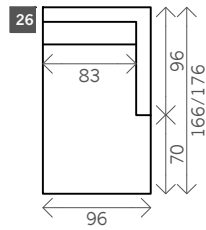

Longchair L/R