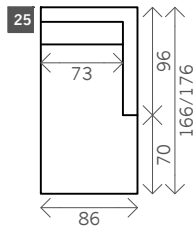

Longchair L/R