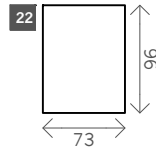

Leonard

Width arms: 13 cm

Height legs: 18 cm

Sitting height: ca. 43 cm

Total height: ca. 89 cm

Total depth: ca. 96 cm

Toss cushions 45 x 45 cm:

Seats with 2 arms: 2x

Seats with 1 arm/Meridienne/Longchair: 1x

2 arms

Arm L/R

Without arms

1 seat

1,5 seat

Loveseat

2 seat

2,5 seat

3 seat

3,5 seat

4 seat

4,5 seat

Corner L/R

Pouf

Meridienne L/R