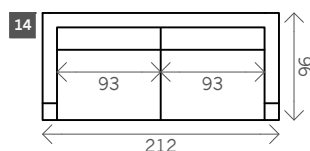

Leonard

Width arms: 13 cm

Height legs: 18 cm

Sitting height: ca. 43 cm

Total height: ca. 89 cm

Total depth: ca. 96 cm

Toss cushions 45 x 45 cm:

Seats with 2 arms: 2x

Seats with 1 arm/Meridienne/Longchair: 1x

2 arms

Arm L/R

Without arms

1 seat

1,5 seat

Loveseat

2 seat

2,5 seat

3 seat

3,5 seat

4 seat

4,5 seat

Corner L/R

Pouf

Meridienne L/R