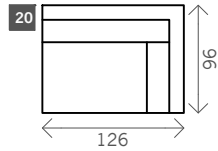

Leonard

Width arms: 13 cm

Height legs: 18 cm

Sitting height: ca. 43 cm

Total height: ca. 89 cm

Total depth: ca. 96 cm

Toss cushions 45 x 45 cm:

Seats with 2 arms: 2x

Seats with 1 arm/Meridienne/Longchair: 1x

2 arms

Arm L/R

Without arms

1 seat

1,5 seat

Loveseat

2 seat

2,5 seat

3 seat

3,5 seat

4 seat

4,5 seat

Corner L/R

Pouf

Meridienne L/R