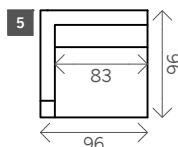

Leonard

Width arms: 13 cm

Height legs: 18 cm

Sitting height: ca. 43 cm

Total height: ca. 89 cm

Total depth: ca. 96 cm

Toss cushions 45 x 45 cm:

Seats with 2 arms: 2x

Seats with 1 arm/Meridienne/Longchair: 1x

2 arms

Arm L/R

Without arms

1 seat

1,5 seat

Loveseat

2 seat

2,5 seat

3 seat

3,5 seat

4 seat

4,5 seat

Corner L/R

Pouf

Meridienne L/R