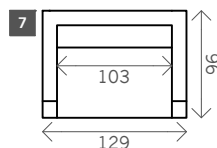

Leonard

Width arms: 13 cm

Height legs: 18 cm

Sitting height: ca. 43 cm

Total height: ca. 89 cm

Total depth: ca. 96 cm

Toss cushions 45 x 45 cm:

Seats with 2 arms: 2x

Seats with 1 arm/Meridienne/Longchair: 1x

2 arms

Arm L/R

Without arms

1 seat

1,5 seat

Loveseat

2 seat

2,5 seat

3 seat

3,5 seat

4 seat

4,5 seat

Corner L/R

Pouf

Meridienne L/R