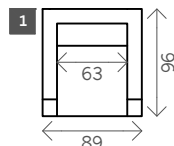

Leonard

Width arms: 13 cm

Height legs: 18 cm

Sitting height: ca. 43 cm

Total height: ca. 89 cm

Total depth: ca. 96 cm

Toss cushions 45 x 45 cm:

Seats with 2 arms: 2x

Seats with 1 arm/Meridienne/Longchair: 1x

2 arms

Arm L/R

Without arms

1 seat

1,5 seat

Loveseat

2 seat

2,5 seat

3 seat

3,5 seat

4 seat

4,5 seat

Corner L/R

Pouf

Meridienne L/R