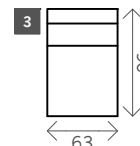

Leonard

Width arms: 13 cm

Height legs: 18 cm

Sitting height: ca. 43 cm

Total height: ca. 89 cm

Total depth: ca. 96 cm

Toss cushions 45 x 45 cm:

Seats with 2 arms: 2x

Seats with 1 arm/Meridienne/Longchair: 1x

2 arms

Arm L/R

Without arms

1 seat

1,5 seat

Loveseat

2 seat

2,5 seat

3 seat

3,5 seat

4 seat

4,5 seat

Corner L/R

Pouf

Meridienne L/R