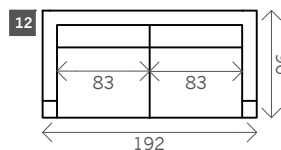

Leonard

Width arms: 13 cm

Height legs: 18 cm

Sitting height: ca. 43 cm

Total height: ca. 89 cm

Total depth: ca. 96 cm

Toss cushions 45 x 45 cm:

Seats with 2 arms: 2x

Seats with 1 arm/Meridienne/Longchair: 1x

2 arms

Arm L/R

Without arms

1 seat

1,5 seat

Loveseat

2 seat

2,5 seat

3 seat

3,5 seat

4 seat

4,5 seat

Corner L/R

Pouf

Meridienne L/R