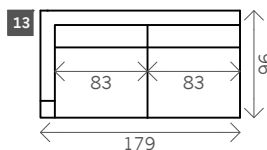

Leonard

Width arms: 13 cm

Height legs: 18 cm

Sitting height: ca. 43 cm

Total height: ca. 89 cm

Total depth: ca. 96 cm

Toss cushions 45 x 45 cm:

Seats with 2 arms: 2x

Seats with 1 arm/Meridienne/Longchair: 1x

2 arms

Arm L/R

Without arms

1 seat

1,5 seat

Loveseat

2 seat

2,5 seat

3 seat

3,5 seat

4 seat

4,5 seat

Corner L/R

Pouf

Meridienne L/R