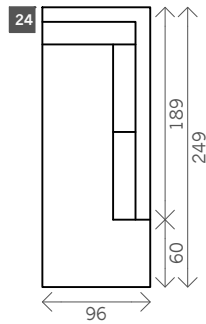

Leonard

Width arms: 13 cm

Height legs: 18 cm

Sitting height: ca. 43 cm

Total height: ca. 89 cm

Total depth: ca. 96 cm

Toss cushions 45 x 45 cm:

Seats with 2 arms: 2x

2,5 seat

3 seat

3,5 seat

4 seat

4,5 seat

Corner L/R

Pouf

Meridienne L/R