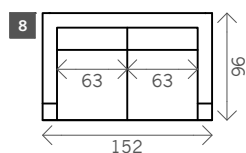

Leonard

Width arms: 13 cm

Height legs: 18 cm

Sitting height: ca. 43 cm

Total height: ca. 89 cm

Total depth: ca. 96 cm

Toss cushions 45 x 45 cm:

Seats with 2 arms: 2x

Seats with 1 arm/Meridienne/Longchair: 1x

2 arms

Arm L/R

Without arms

1 seat

1,5 seat

Loveseat

2 seat

2,5 seat

3 seat

3,5 seat

4 seat

4,5 seat

Corner L/R

Pouf

Meridienne L/R