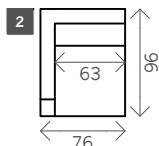

Leonard

Width arms: 13 cm

Height legs: 18 cm

Sitting height: ca. 43 cm

Total height: ca. 89 cm

Total depth: ca. 96 cm

Toss cushions 45 x 45 cm:

Seats with 2 arms: 2x

Seats with 1 arm/Meridienne/Longchair: 1x

2 arms

Arm L/R

Without arms

1 seat

1,5 seat

Loveseat

2 seat

2,5 seat

3 seat

3,5 seat

4 seat

4,5 seat

Corner L/R

Pouf

Meridienne L/R