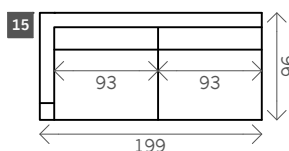

Leonard

Width arms: 13 cm

Height legs: 18 cm

Sitting height: ca. 43 cm

Total height: ca. 89 cm

Total depth: ca. 96 cm

Toss cushions 45 x 45 cm:

Seats with 2 arms: 2x

Seats with 1 arm/Meridienne/Longchair: 1x

2 arms

Arm L/R

Without arms

1 seat

1,5 seat

Loveseat

2 seat

2,5 seat

3 seat

3,5 seat

4 seat

4,5 seat

Corner L/R

Pouf

Meridienne L/R