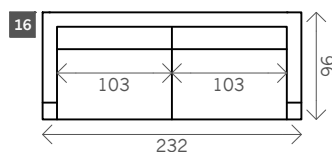

Leonard

Width arms: 13 cm

Height legs: 18 cm

Sitting height: ca. 43 cm

Total height: ca. 89 cm

Total depth: ca. 96 cm

Toss cushions 45 x 45 cm:

Seats with 2 arms: 2x

2,5 seat

3 seat

3,5 seat

4 seat

4,5 seat

Corner L/R

Pouf

Meridienne L/R