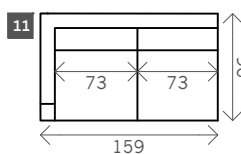

Leonard

Width arms: 13 cm

Height legs: 18 cm

Sitting height: ca. 43 cm

Total height: ca. 89 cm

Total depth: ca. 96 cm

Toss cushions 45 x 45 cm:

Seats with 2 arms: 2x

Seats with 1 arm/Meridienne/Longchair: 1x

2 arms

Arm L/R

Without arms

1 seat

1,5 seat

Loveseat

2 seat

2,5 seat

3 seat

3,5 seat

4 seat

4,5 seat

Corner L/R

Pouf

Meridienne L/R