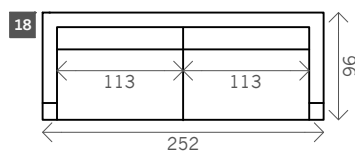

Leonard

Width arms: 13 cm

Height legs: 18 cm

Sitting height: ca. 43 cm

Total height: ca. 89 cm

Total depth: ca. 96 cm

Toss cushions 45 x 45 cm:

Seats with 2 arms: 2x

2,5 seat

3 seat

3,5 seat

4 seat

4,5 seat

Corner L/R

Pouf

Meridienne L/R