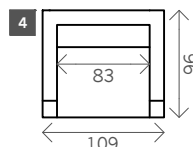

Leonard

Width arms: 13 cm

Height legs: 18 cm

Sitting height: ca. 43 cm

Total height: ca. 89 cm

Total depth: ca. 96 cm

Toss cushions 45 x 45 cm:

Seats with 2 arms: 2x

Seats with 1 arm/Meridienne/Longchair: 1x

2 arms

Arm L/R

Without arms

1 seat

1,5 seat

Loveseat

2 seat

2,5 seat

3 seat

3,5 seat

4 seat

4,5 seat

Corner L/R

Pouf

Meridienne L/R