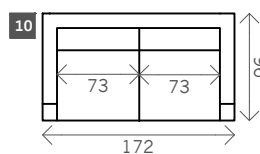

Leonard

Width arms: 13 cm

Height legs: 18 cm

Sitting height: ca. 43 cm

Total height: ca. 89 cm

Total depth: ca. 96 cm

Toss cushions 45 x 45 cm:

Seats with 2 arms: 2x

Seats with 1 arm/Meridienne/Longchair: 1x

2 arms

Arm L/R

Without arms

1 seat

1,5 seat

Loveseat

2 seat

2,5 seat

3 seat

3,5 seat

4 seat

4,5 seat

Corner L/R

Pouf

Meridienne L/R