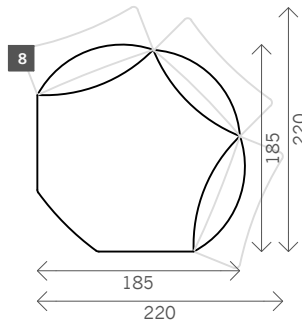

Lennon

Width arms: 25 cm
Sitting height: ca. 44 cm
Total height: ca. 98 cm
Total depth: ca. 105 cm

2 arms

Arm L/R

Without arms

1 seat

1max seat

1,5 seat

Corner L/R

Corner XL L/R

Pouf

Square:
100 x 100
Rectangle:
90 x 70

Longchair L/R

Longchair XL L/R

Examples corner sofas