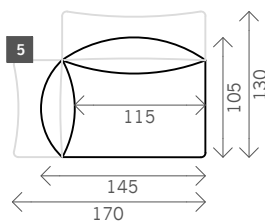

Lennon

Width arms: 25 cm
Sitting height: ca. 44 cm
Total height: ca. 98 cm
Total depth: ca. 105 cm

2 arms

Arm L/R

Without arms

1 seat

1max seat

1,5 seat

Corner L/R

Corner XL L/R

Pouf

Square:
100 x 100
Rectangle:
90 x 70

Longchair L/R

Longchair XL L/R

Examples corner sofas