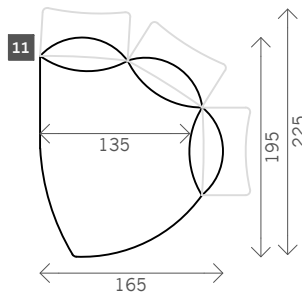

Lennon

Width arms: 25 cm
Sitting height: ca. 44 cm
Total height: ca. 98 cm
Total depth: ca. 105 cm

2 arms

Arm L/R

Without arms

1 seat

1max seat

1,5 seat

Corner L/R

Corner XL L/R

Pouf

Square:
100 x 100
Rectangle:
90 x 70

Longchair L/R

Longchair XL L/R

Examples corner sofas