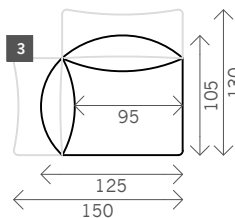

Lennon

Width arms: 25 cm
Sitting height: ca. 44 cm
Total height: ca. 98 cm
Total depth: ca. 105 cm

2 arms

Arm L/R

Without arms

1 seat

1max seat

1,5 seat

Corner L/R

Corner XL L/R

Pouf

Square:
100 x 100
Rectangle:
90 x 70

Longchair L/R

Longchair XL L/R

Examples corner sofas