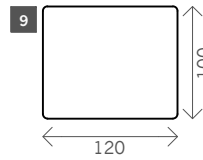

Lennon

Width arms: 25 cm
Sitting height: ca. 44 cm
Total height: ca. 98 cm
Total depth: ca. 105 cm

2 arms

Arm L/R

Without arms

1 seat

1max seat

1,5 seat

Corner L/R

Corner XL L/R

Pouf

Square:
100 x 100
Rectangle:
90 x 70

Longchair L/R

Longchair XL L/R

Examples corner sofas