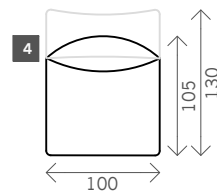

Lennon

Width arms: 25 cm
Sitting height: ca. 44 cm
Total height: ca. 98 cm
Total depth: ca. 105 cm

2 arms

Arm L/R

Without arms

1 seat

1max seat

1,5 seat

Corner L/R

Corner XL L/R

Pouf

Square:
100 x 100
Rectangle:
90 x 70

Longchair L/R

Longchair XL L/R

Examples corner sofas