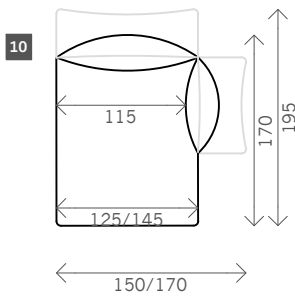

Lennon

Width arms: 25 cm
Sitting height: ca. 44 cm
Total height: ca. 98 cm
Total depth: ca. 105 cm

2 arms

Arm L/R

Without arms

1 seat

1max seat

1,5 seat

Corner L/R

Corner XL L/R

Pouf

Square:
100 x 100
Rectangle:
90 x 70

Longchair L/R

Longchair XL L/R

Examples corner sofas