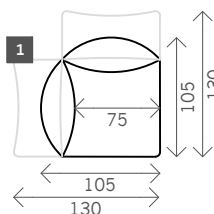

Lennon

Width arms: 25 cm
Sitting height: ca. 44 cm
Total height: ca. 98 cm
Total depth: ca. 105 cm

2 arms

Arm L/R

Without arms

1 seat

1max seat

1,5 seat

Corner L/R

Corner XL L/R

Pouf

Square:
100 x 100
Rectangle:
90 x 70

Longchair L/R

Longchair XL L/R

Examples corner sofas