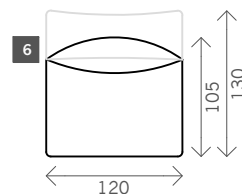

Lennon

Width arms: 25 cm
Sitting height: ca. 44 cm
Total height: ca. 98 cm
Total depth: ca. 105 cm

2 arms

Arm L/R

Without arms

1 seat

1max seat

1,5 seat

Corner L/R

Corner XL L/R

Pouf

Square:
100 x 100
Rectangle:
90 x 70

Longchair L/R

Longchair XL L/R

Examples corner sofas