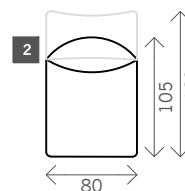

Lennon

Width arms: 25 cm
Sitting height: ca. 44 cm
Total height: ca. 98 cm
Total depth: ca. 105 cm

2 arms

Arm L/R

Without arms

1 seat

1max seat

1,5 seat

Corner L/R

Corner XL L/R

Pouf

Square:
100 x 100
Rectangle:
90 x 70

Longchair L/R

Longchair XL L/R

Examples corner sofas