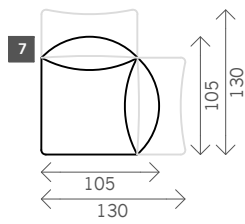

Lennon

Width arms: 25 cm
Sitting height: ca. 44 cm
Total height: ca. 98 cm
Total depth: ca. 105 cm

2 arms

Arm L/R

Without arms

1 seat

1max seat

1,5 seat

Corner L/R

Corner XL L/R

Pouf

Square:
100 x 100
Rectangle:
90 x 70

Longchair L/R

Longchair XL L/R

Examples corner sofas