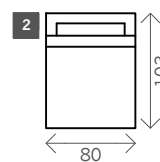

Lamy

Width arms: 25 cm

Height legs: 10 cm

Sitting height: ca. 44 cm

Total height: ca. 88 cm

Total depth: ca. 103 cm Legs: matt brushed steel

1 seat

Arm L/R

Without arms

1,5 seat

1,75 seat

2 seat

3 seat

4 seat

Corner L/R

Corner XL L/R