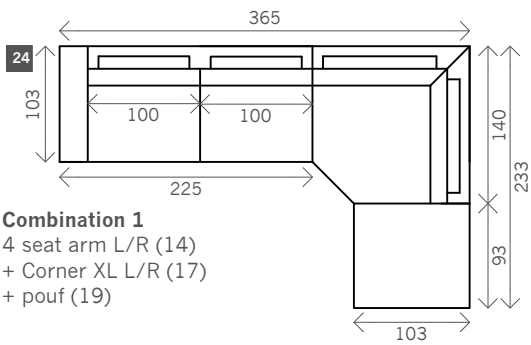

Lamy

Width arms: 25 cm

Height legs: 10 cm

Sitting height: ca. 44 cm

Total height: ca. 88 cm

Total depth: ca. 103 cm Legs: matt brushed steel

1 seat

Arm L/R

Without arms

1,5 seat

1,75 seat

2 seat

3 seat

4 seat

Corner L/R

Corner XL L/R

Pouf

Longchair L/R

Examples corner sofas

Combination 1
 4 seat arm L/R (14)
 + Corner XL L/R (17)
 + pouf (19)

Combination 2
 3 seat arm L/R (11)
 + Longchair L/R (22)