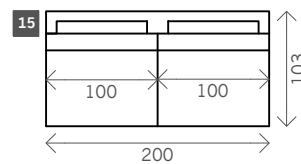

Lamy

Width arms: 25 cm

Height legs: 10 cm

Sitting height: ca. 44 cm

Total height: ca. 88 cm

Total depth: ca. 103 cm Legs: matt brushed steel

1 seat

Arm L/R

Without arms

1,5 seat

1,75 seat

2 seat

3 seat

4 seat

Corner L/R

Corner XL L/R

Pouf

Longchair L/R

Examples corner sofas

Combination 1
 4 seat arm L/R (14)
 + Corner XL L/R (17)
 + pouf (19)

Combination 2
 3 seat arm L/R (11)
 + Longchair L/R (22)