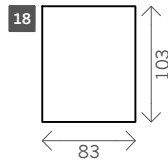

Lamy

Width arms: 25 cm

Height legs: 10 cm

Sitting height: ca. 44 cm

Total height: ca. 88 cm

Total depth: ca. 103 cm Legs: matt brushed steel

1 seat

Arm L/R

Without arms

1,5 seat

1,75 seat

2 seat

3 seat

4 seat

Corner L/R

Corner XL L/R

Pouf

Longchair L/R

Examples corner sofas

Combination 1
 4 seat arm L/R (14)
 + Corner XL L/R (17)
 + pouf (19)

Combination 2
 3 seat arm L/R (11)
 + Longchair L/R (22)