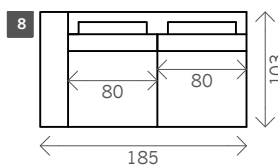

Lamy

Width arms: 25 cm

Height legs: 10 cm

Sitting height: ca. 44 cm

Total height: ca. 88 cm

Total depth: ca. 103 cm Legs: matt brushed steel

1 seat

Arm L/R

Without arms

1,5 seat

1,75 seat

2 seat

3 seat

4 seat

Corner L/R

Corner XL L/R

Pouf

Longchair L/R

Examples corner sofas

Combination 1
 4 seat arm L/R (14)
 + Corner XL L/R (17)
 + pouf (19)

Combination 2
 3 seat arm L/R (11)
 + Longchair L/R (22)