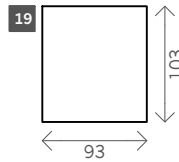

Lamy

Width arms: 25 cm

Height legs: 10 cm

Sitting height: ca. 44 cm

Total height: ca. 88 cm

Total depth: ca. 103 cm Legs: matt brushed steel

1 seat

Arm L/R

Without arms

1,5 seat

1,75 seat

2 seat

3 seat

4 seat

Corner L/R

Corner XL L/R

Pouf

Longchair L/R

Examples corner sofas

Combination 1
 4 seat arm L/R (14)
 + Corner XL L/R (17)
 + pouf (19)

Combination 2
 3 seat arm L/R (11)
 + Longchair L/R (22)