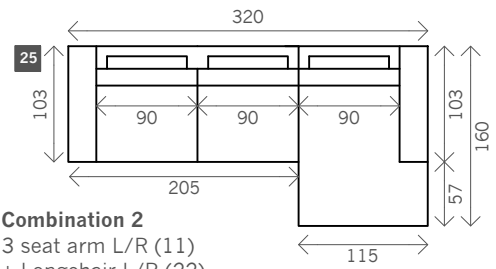

Lamy

Width arms: 25 cm

Height legs: 10 cm

Sitting height: ca. 44 cm

Total height: ca. 88 cm

Total depth: ca. 103 cm Legs: matt brushed steel

1 seat

Arm L/R

Without arms

1,5 seat

1,75 seat

2 seat

3 seat

4 seat

Corner L/R

Corner XL L/R

Pouf

Longchair L/R

Examples corner sofas

Combination 1
 4 seat arm L/R (14)
 + Corner XL L/R (17)
 + pouf (19)

Combination 2
 3 seat arm L/R (11)
 + Longchair L/R (22)