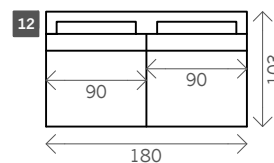

Lamy

Width arms: 25 cm

Height legs: 10 cm

Sitting height: ca. 44 cm

Total height: ca. 88 cm

Total depth: ca. 103 cm Legs: matt brushed steel

1 seat

Arm L/R

Without arms

1,5 seat

1,75 seat

2 seat

3 seat

4 seat

Corner L/R

Corner XL L/R

Pouf

Longchair L/R

Examples corner sofas

Combination 1
 4 seat arm L/R (14)
 + Corner XL L/R (17)
 + pouf (19)

Combination 2
 3 seat arm L/R (11)
 + Longchair L/R (22)