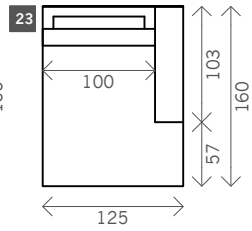

Lamy

Width arms: 25 cm

Height legs: 10 cm

Sitting height: ca. 44 cm

Total height: ca. 88 cm

Total depth: ca. 103 cm Legs: matt brushed steel

1 seat

Arm L/R

Without arms

1,5 seat

1,75 seat

2 seat

3 seat

4 seat

Corner L/R

Corner XL L/R

Pouf

Longchair L/R

Examples corner sofas

Combination 1
 4 seat arm L/R (14)
 + Corner XL L/R (17)
 + pouf (19)

Combination 2
 3 seat arm L/R (11)
 + Longchair L/R (22)