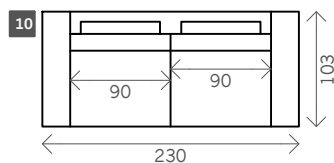

Lamy

Width arms: 25 cm

Height legs: 10 cm

Sitting height: ca. 44 cm

Total height: ca. 88 cm

Total depth: ca. 103 cm Legs: matt brushed steel

1 seat

Arm L/R

Without arms

1,5 seat

1,75 seat

2 seat

3 seat

4 seat

Corner L/R

Corner XL L/R

Pouf

Longchair L/R

Examples corner sofas

Combination 1
 4 seat arm L/R (14)
 + Corner XL L/R (17)
 + pouf (19)

Combination 2
 3 seat arm L/R (11)
 + Longchair L/R (22)