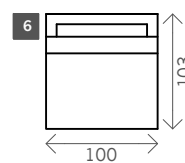

Lamy

Width arms: 25 cm

Height legs: 10 cm

Sitting height: ca. 44 cm

Total height: ca. 88 cm

Total depth: ca. 103 cm Legs: matt brushed steel

1 seat

Arm L/R

Without arms

1,5 seat

1,75 seat

2 seat

3 seat

4 seat

Corner L/R

Corner XL L/R