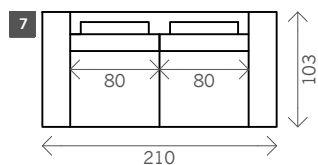

Lamy

Width arms: 25 cm

Height legs: 10 cm

Sitting height: ca. 44 cm

Total height: ca. 88 cm

Total depth: ca. 103 cm Legs: matt brushed steel

1 seat

Arm L/R

Without arms

1,5 seat

1,75 seat

2 seat

3 seat

4 seat

Corner L/R

Corner XL L/R

Pouf

Longchair L/R

Examples corner sofas

Combination 1
 4 seat arm L/R (14)
 + Corner XL L/R (17)
 + pouf (19)

Combination 2
 3 seat arm L/R (11)
 + Longchair L/R (22)