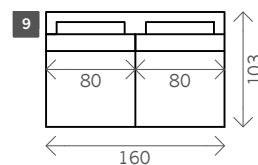

Lamy

Width arms: 25 cm

Height legs: 10 cm

Sitting height: ca. 44 cm

Total height: ca. 88 cm

Total depth: ca. 103 cm Legs: matt brushed steel

1 seat

Arm L/R

Without arms

1,5 seat

1,75 seat

2 seat

3 seat

4 seat

Corner L/R

Corner XL L/R

Pouf

Longchair L/R

Examples corner sofas

Combination 1
 4 seat arm L/R (14)
 + Corner XL L/R (17)
 + pouf (19)

Combination 2
 3 seat arm L/R (11)
 + Longchair L/R (22)