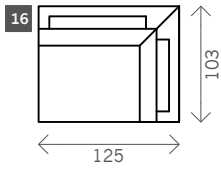

Lamy

Width arms: 25 cm

Height legs: 10 cm

Sitting height: ca. 44 cm

Total height: ca. 88 cm

Total depth: ca. 103 cm Legs: matt brushed steel

1 seat

Arm L/R

Without arms

1,5 seat

1,75 seat

2 seat

3 seat

4 seat

Corner L/R

Corner XL L/R

Pouf

Longchair L/R

Examples corner sofas

Combination 1
 4 seat arm L/R (14)
 + Corner XL L/R (17)
 + pouf (19)

Combination 2
 3 seat arm L/R (11)
 + Longchair L/R (22)