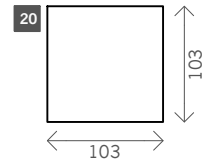

Lamy

Width arms: 25 cm

Height legs: 10 cm

Sitting height: ca. 44 cm

Total height: ca. 88 cm

Total depth: ca. 103 cm Legs: matt brushed steel

1 seat

Arm L/R

Without arms

1,5 seat

1,75 seat

2 seat

3 seat

4 seat

Corner L/R

Corner XL L/R

Pouf

Longchair L/R

Examples corner sofas

Combination 1
 4 seat arm L/R (14)
 + Corner XL L/R (17)
 + pouf (19)

Combination 2
 3 seat arm L/R (11)
 + Longchair L/R (22)