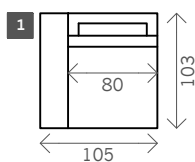

Lamy

Width arms: 25 cm

Height legs: 10 cm

Sitting height: ca. 44 cm

Total height: ca. 88 cm

Total depth: ca. 103 cm Legs: matt brushed steel

1 seat

Arm L/R

Without arms

1,5 seat

1,75 seat

2 seat

3 seat

4 seat

Corner L/R

Corner XL L/R