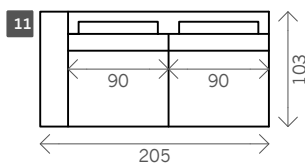

Lamy

Width arms: 25 cm

Height legs: 10 cm

Sitting height: ca. 44 cm

Total height: ca. 88 cm

Total depth: ca. 103 cm Legs: matt brushed steel

1 seat

Arm L/R

Without arms

1,5 seat

1,75 seat

2 seat

3 seat

4 seat

Corner L/R

Corner XL L/R

Pouf

Longchair L/R

Examples corner sofas

Combination 1
 4 seat arm L/R (14)
 + Corner XL L/R (17)
 + pouf (19)

Combination 2
 3 seat arm L/R (11)
 + Longchair L/R (22)