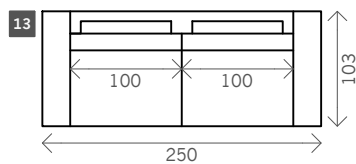

Lamy

Width arms: 25 cm

Height legs: 10 cm

Sitting height: ca. 44 cm

Total height: ca. 88 cm

Total depth: ca. 103 cm Legs: matt brushed steel

1 seat

Arm L/R

Without arms

1,5 seat

1,75 seat

2 seat

3 seat

4 seat

Corner L/R

Corner XL L/R

Pouf

Longchair L/R

Examples corner sofas

Combination 1
 4 seat arm L/R (14)
 + Corner XL L/R (17)
 + pouf (19)

Combination 2
 3 seat arm L/R (11)
 + Longchair L/R (22)