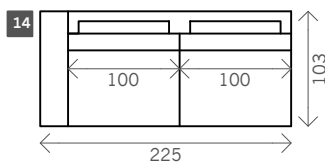

Lamy

Width arms: 25 cm

Height legs: 10 cm

Sitting height: ca. 44 cm

Total height: ca. 88 cm

Total depth: ca. 103 cm Legs: matt brushed steel

1 seat

Arm L/R

Without arms

1,5 seat

1,75 seat

2 seat

3 seat

4 seat

Corner L/R

Corner XL L/R

Pouf

Longchair L/R

Examples corner sofas

Combination 1
 4 seat arm L/R (14)
 + Corner XL L/R (17)
 + pouf (19)

Combination 2
 3 seat arm L/R (11)
 + Longchair L/R (22)