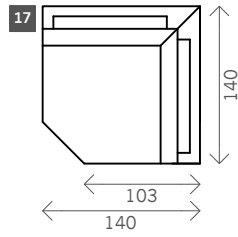

Lamy

Width arms: 25 cm

Height legs: 10 cm

Sitting height: ca. 44 cm

Total height: ca. 88 cm

Total depth: ca. 103 cm Legs: matt brushed steel

1 seat

Arm L/R

Without arms

1,5 seat

1,75 seat

2 seat

3 seat

4 seat

Corner L/R

Corner XL L/R