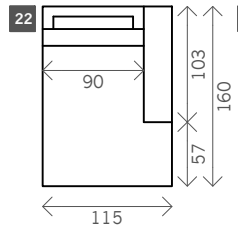

Longchair L/R

Examples corner sofas