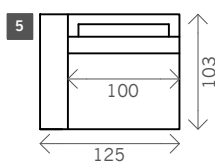

Lamy

Width arms: 25 cm

Height legs: 10 cm

Sitting height: ca. 44 cm

Total height: ca. 88 cm

Total depth: ca. 103 cm Legs: matt brushed steel

1 seat

Arm L/R

Without arms

1,5 seat

1,75 seat

2 seat

3 seat

4 seat

Corner L/R

Corner XL L/R