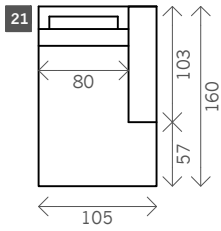

Lamy

Width arms: 25 cm

Height legs: 10 cm

Sitting height: ca. 44 cm

Total height: ca. 88 cm

Total depth: ca. 103 cm Legs: matt brushed steel

1 seat

Arm L/R

Without arms

1,5 seat

1,75 seat

2 seat

3 seat

4 seat

Corner L/R

Corner XL L/R

Pouf

Longchair L/R

Examples corner sofas

Combination 1
 4 seat arm L/R (14)
 + Corner XL L/R (17)
 + pouf (19)

Combination 2
 3 seat arm L/R (11)
 + Longchair L/R (22)