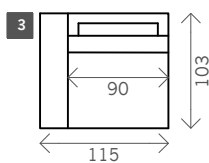

Lamy

Width arms: 25 cm

Height legs: 10 cm

Sitting height: ca. 44 cm

Total height: ca. 88 cm

Total depth: ca. 103 cm Legs: matt brushed steel

1 seat

Arm L/R

Without arms

1,5 seat

1,75 seat

2 seat

3 seat

4 seat

Corner L/R

Corner XL L/R