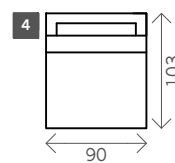

Lamy

Width arms: 25 cm

Height legs: 10 cm

Sitting height: ca. 44 cm

Total height: ca. 88 cm

Total depth: ca. 103 cm Legs: matt brushed steel

1 seat

Arm L/R

Without arms

1,5 seat

1,75 seat

2 seat

3 seat

4 seat

Corner L/R

Corner XL L/R