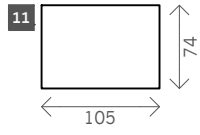

Juneau

Width arms: 10 cm

Height legs: 4 cm

Sitting height: ca. 45 cm

Total height: ca. 80 cm

Total depth: ca. 105 cm

Back cushions 50 x 50: 2x

Back cushions 60 x 60:

Fauteuil, 1 seat, 1,5 seat: 1x

2 seat, 2,5 seat: 3x

3 seat, 3,5 seat: 4x

4 seat, 4,5 seat: 5x

With skirt

(no legs visible)

Corner L/R

Pouf