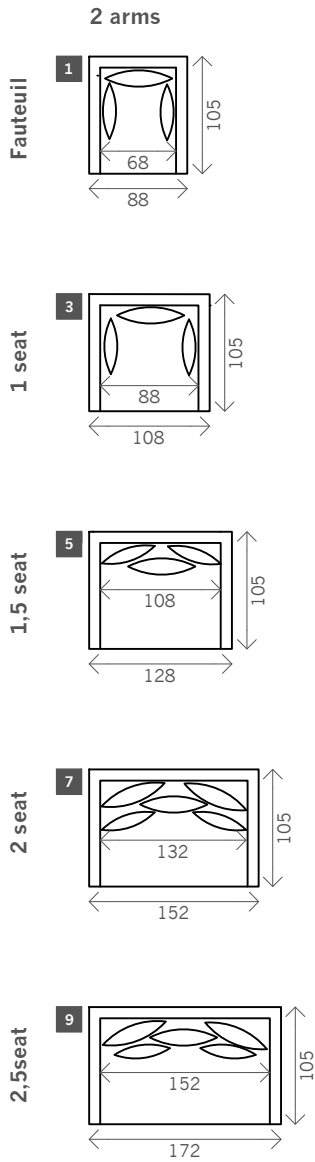

Juneau

Width arms: 10 cm

Height legs: 4 cm

Sitting height: ca. 45 cm

Total height: ca. 80 cm

Total depth: ca. 105 cm

Back cushions 50 x 50: 2x

Back cushions 60 x 60:

Fauteuil, 1 seat, 1,5 seat: 1x

2 seat, 2,5 seat: 3x

3 seat, 3,5 seat: 4x

4 seat, 4,5 seat: 5x

With skirt

(no legs visible)

Corner L/R

Pouf

Longchair L/R