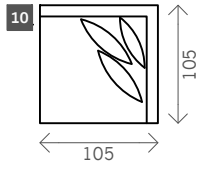

Juneau

Width arms: 10 cm

Height legs: 4 cm

Sitting height: ca. 45 cm

Total height: ca. 80 cm

Total depth: ca. 105 cm

Back cushions 50 x 50: 2x

Back cushions 60 x 60:

Fauteuil, 1 seat, 1,5 seat: 1x

2 seat, 2,5 seat: 3x

3 seat, 3,5 seat: 4x

4 seat, 4,5 seat: 5x

With skirt

(no legs visible)

Corner L/R

Pouf