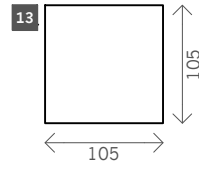

Juneau

Width arms: 10 cm

Height legs: 4 cm

Sitting height: ca. 45 cm

Total height: ca. 80 cm

Total depth: ca. 105 cm

Back cushions 50 x 50: 2x

Back cushions 60 x 60:

Fauteuil, 1 seat, 1,5 seat: 1x

2 seat, 2,5 seat: 3x

3 seat, 3,5 seat: 4x

4 seat, 4,5 seat: 5x

With skirt

(no legs visible)

Corner L/R

Pouf