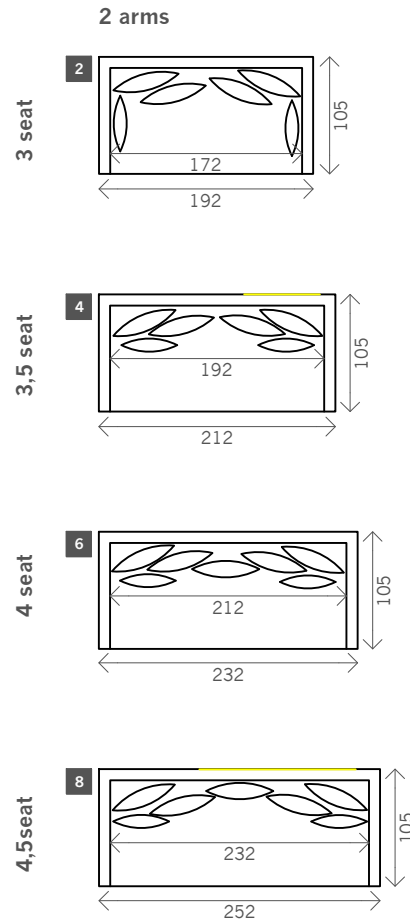

Juneau

Width arms: 10 cm

Height legs: 4 cm

Sitting height: ca. 45 cm

Total height: ca. 80 cm

Total depth: ca. 105 cm

Back cushions 50 x 50: 2x

Back cushions 60 x 60:

Fauteuil, 1 seat, 1,5 seat: 1x

2 seat, 2,5 seat: 3x

3 seat, 3,5 seat: 4x

4 seat, 4,5 seat: 5x

With skirt

(no legs visible)

Corner L/R

Pouf