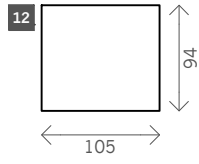

Juneau

Width arms: 10 cm

Height legs: 4 cm

Sitting height: ca. 45 cm

Total height: ca. 80 cm

Total depth: ca. 105 cm

Back cushions 50 x 50: 2x

Back cushions 60 x 60:

Fauteuil, 1 seat, 1,5 seat: 1x

2 seat, 2,5 seat: 3x

3 seat, 3,5 seat: 4x

4 seat, 4,5 seat: 5x

With skirt

(no legs visible)

Corner L/R

Pouf