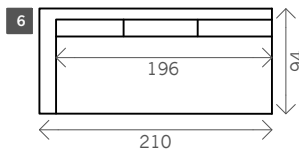

Issaura

Width arms: 12 cm

Toss cushions 45x45:

Sitting height: ca. 37 cm Seats with 2 arms: 2x

Total height: ca. 80 cm

Total depth: ca. 94 cm

2 arms

Arm L/R

2 seat

2,5 seat

3 seat

3,5 seat

4 seat

4,5 seat

Pouf