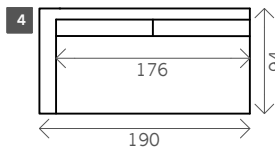

Issaura

Width arms: 12 cm

Toss cushions 45x45:

Sitting height: ca. 37 cm Seats with 2 arms: 2x

Total height: ca. 80 cm

Total depth: ca. 94 cm

2 arms

Arm L/R

2 seat

2,5 seat

3 seat

3,5 seat

4 seat

4,5 seat

Pouf