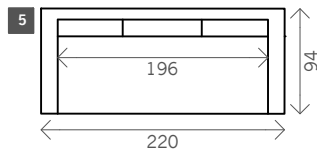

Issaura

Width arms: 12 cm

Toss cushions 45x45:

Sitting height: ca. 37 cm Seats with 2 arms: 2x

Total height: ca. 80 cm

Total depth: ca. 94 cm

2 arms

Arm L/R

2 seat

2,5 seat

3 seat

3,5 seat

4 seat

4,5 seat

Pouf