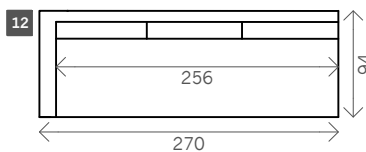

Issaura

Width arms: 12 cm

Toss cushions 45x45:

Sitting height: ca. 37 cm Seats with 2 arms: 2x

Total height: ca. 80 cm

Total depth: ca. 94 cm

2 arms

Arm L/R

2 seat

2,5 seat

3 seat

3,5 seat

4 seat

4,5 seat

Pouf