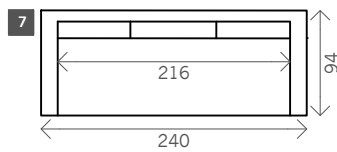

Issaura

Width arms: 12 cm

Toss cushions 45x45:

Sitting height: ca. 37 cm Seats with 2 arms: 2x

Total height: ca. 80 cm

Total depth: ca. 94 cm

2 arms

Arm L/R

2 seat

2,5 seat

3 seat

3,5 seat

4 seat

4,5 seat

Pouf