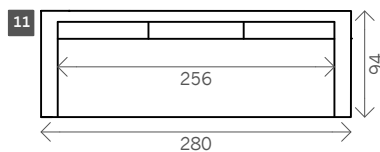

Issaura

Width arms: 12 cm

Toss cushions 45x45:

Sitting height: ca. 37 cm Seats with 2 arms: 2x

Total height: ca. 80 cm

Total depth: ca. 94 cm

2 arms

Arm L/R

2 seat

2,5 seat

3 seat

3,5 seat

4 seat

4,5 seat

Pouf