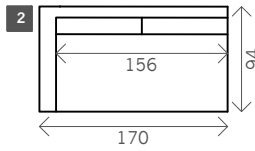

Issaura

Width arms: 12 cm

Toss cushions 45x45:

Sitting height: ca. 37 cm Seats with 2 arms: 2x

Total height: ca. 80 cm

Total depth: ca. 94 cm

2 arms

Arm L/R

2 seat

2,5 seat

3 seat

3,5 seat

4 seat

4,5 seat

Pouf