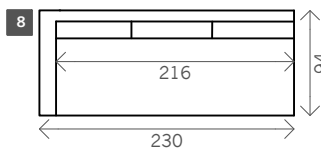

Issaura

Width arms: 12 cm

Toss cushions 45x45:

Sitting height: ca. 37 cm Seats with 2 arms: 2x

Total height: ca. 80 cm

Total depth: ca. 94 cm

2 arms

Arm L/R

2 seat

2,5 seat

3 seat

3,5 seat

4 seat

4,5 seat

Pouf