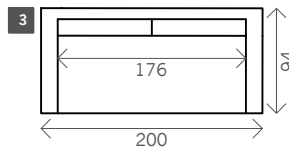

Issaura

Width arms: 12 cm

Toss cushions 45x45:

Sitting height: ca. 37 cm Seats with 2 arms: 2x

Total height: ca. 80 cm

Total depth: ca. 94 cm

2 arms

Arm L/R

2 seat

2,5 seat

3 seat

3,5 seat

4 seat

4,5 seat

Pouf