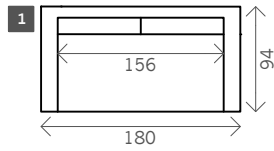

Issaura

Width arms: 12 cm

Toss cushions 45x45:

Sitting height: ca. 37 cm Seats with 2 arms: 2x

Total height: ca. 80 cm

Total depth: ca. 94 cm

2 arms

Arm L/R

2 seat

2,5 seat

3 seat

3,5 seat

4 seat

4,5 seat

Pouf