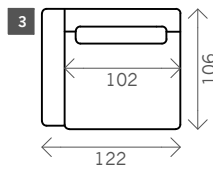

Florien

Width arms: 20/35 cm
Sitting height: ca. 41 cm
Total height: ca. 83 cm
Total depth: ca. 106 cm

2 arms

Arm L/R

Without arms

1 seat

1,5 seat

2 seat