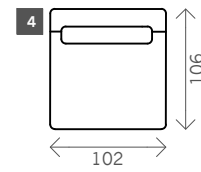

Florien

Width arms: 20/35 cm
Sitting height: ca. 41 cm
Total height: ca. 83 cm
Total depth: ca. 106 cm

2 arms

Arm L/R

Without arms

1 seat

1,5 seat

2 seat