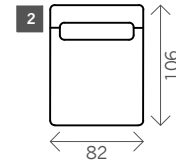

2 arms

Arm L/R

Without arms

1 seat