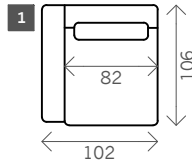

2 arms

Arm L/R

Without arms

1 seat