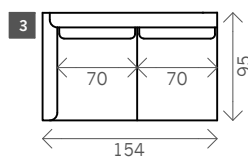

Donna

Width arms: 13 cm

Sitting height: ca. 45 cm

Total height: ca. 102 cm

Total depth: ca. 95 cm

2 arms

Arm L/R

Corner L/R

Pouf

Longchair L/R

Headrest

Examples corner sofas

Combination 1
 3 seat arm L/R (5)
 + Longchair L/R (14)

Combination 2
 4 seat arm L/R (9)
 + pouf (13)
 + corner L/R (11)
 + 3 seat arm L/R (5)