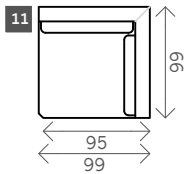

Donna

Width arms: 13 cm

Sitting height: ca. 45 cm

Total height: ca. 102 cm

Total depth: ca. 95 cm

2 arms

Arm L/R

Corner L/R

Pouf

Longchair L/R

Headrest

Examples corner sofas

Combination 1
 3 seat arm L/R (5)
 + Longchair L/R (14)

Combination 2
 4 seat arm L/R (9)
 + pouf (13)
 + corner L/R (11)
 + 3 seat arm L/R (5)