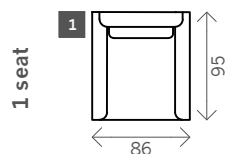

Donna

Width arms: 13 cm

Sitting height: ca. 45 cm

Total height: ca. 102 cm

Total depth: ca. 95 cm

2 arms

Arm L/R

Corner L/R

Pouf

Longchair L/R

Headrest

Examples corner sofas

Combination 1
 3 seat arm L/R (5)
 + Longchair L/R (14)

Combination 2
 4 seat arm L/R (9)
 + pouf (13)
 + corner L/R (11)
 + 3 seat arm L/R (5)