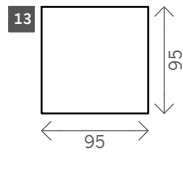

Donna

Width arms: 13 cm

Sitting height: ca. 45 cm

Total height: ca. 102 cm

Total depth: ca. 95 cm

2 arms

Arm L/R

Corner L/R

Pouf

Longchair L/R

Headrest

Examples corner sofas

Combination 1
 3 seat arm L/R (5)
 + Longchair L/R (14)

Combination 2
 4 seat arm L/R (9)
 + pouf (13)
 + corner L/R (11)
 + 3 seat arm L/R (5)