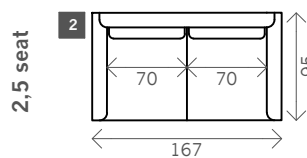

Donna

Width arms: 13 cm

Sitting height: ca. 45 cm

Total height: ca. 102 cm

Total depth: ca. 95 cm

2 arms

Arm L/R

Corner L/R

Pouf

Longchair L/R

Headrest

Examples corner sofas

Combination 1
 3 seat arm L/R (5)
 + Longchair L/R (14)

Combination 2
 4 seat arm L/R (9)
 + pouf (13)
 + corner L/R (11)
 + 3 seat arm L/R (5)