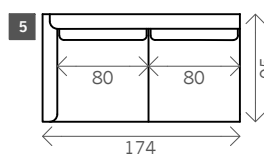

Donna

Width arms: 13 cm

Sitting height: ca. 45 cm

Total height: ca. 102 cm

Total depth: ca. 95 cm

2 arms

Arm L/R

Corner L/R

Pouf

Longchair L/R

Headrest

Examples corner sofas

Combination 1
 3 seat arm L/R (5)
 + Longchair L/R (14)

Combination 2
 4 seat arm L/R (9)
 + pouf (13)
 + corner L/R (11)
 + 3 seat arm L/R (5)