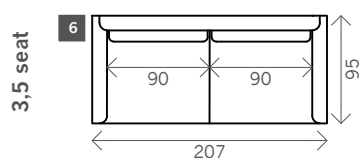

Donna

Width arms: 13 cm

Sitting height: ca. 45 cm

Total height: ca. 102 cm

Total depth: ca. 95 cm

2 arms

Arm L/R

Corner L/R

Pouf

Longchair L/R

Headrest

Examples corner sofas

Combination 1
 3 seat arm L/R (5)
 + Longchair L/R (14)

Combination 2
 4 seat arm L/R (9)
 + pouf (13)
 + corner L/R (11)
 + 3 seat arm L/R (5)