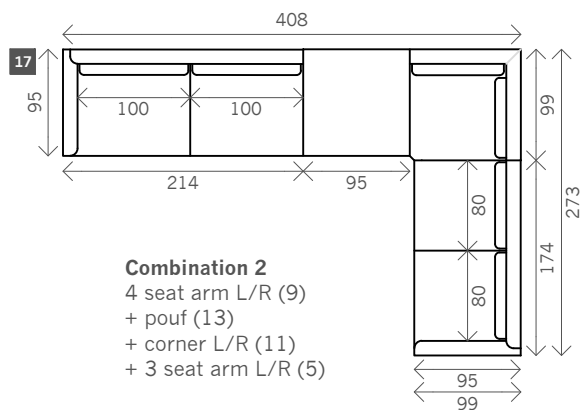

Donna

Width arms: 13 cm

Sitting height: ca. 45 cm

Total height: ca. 102 cm

Total depth: ca. 95 cm

2 arms

Arm L/R

Corner L/R

Pouf

Longchair L/R

Headrest

Examples corner sofas

Combination 1
 3 seat arm L/R (5)
 + Longchair L/R (14)

Combination 2
 4 seat arm L/R (9)
 + pouf (13)
 + corner L/R (11)
 + 3 seat arm L/R (5)