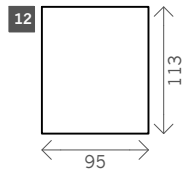

Donna

Width arms: 13 cm

Sitting height: ca. 45 cm

Total height: ca. 102 cm

Total depth: ca. 95 cm

2 arms

Arm L/R

Corner L/R

Pouf

Longchair L/R

Headrest

Examples corner sofas

Combination 1
 3 seat arm L/R (5)
 + Longchair L/R (14)

Combination 2
 4 seat arm L/R (9)
 + pouf (13)
 + corner L/R (11)
 + 3 seat arm L/R (5)