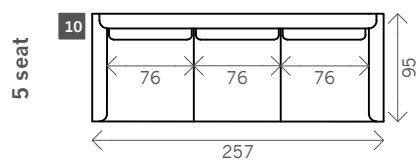

Donna

Width arms: 13 cm

Sitting height: ca. 45 cm

Total height: ca. 102 cm

Total depth: ca. 95 cm

2 arms

Arm L/R

Corner L/R

Pouf

Longchair L/R

Headrest

Examples corner sofas

Combination 1
 3 seat arm L/R (5)
 + Longchair L/R (14)

Combination 2
 4 seat arm L/R (9)
 + pouf (13)
 + corner L/R (11)
 + 3 seat arm L/R (5)