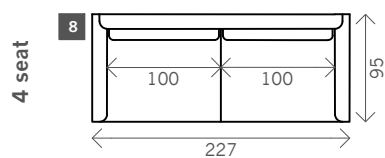

Donna

Width arms: 13 cm

Sitting height: ca. 45 cm

Total height: ca. 102 cm

Total depth: ca. 95 cm

2 arms

Arm L/R

Corner L/R

Pouf

Longchair L/R

Headrest

Examples corner sofas

Combination 1
 3 seat arm L/R (5)
 + Longchair L/R (14)

Combination 2
 4 seat arm L/R (9)
 + pouf (13)
 + corner L/R (11)
 + 3 seat arm L/R (5)