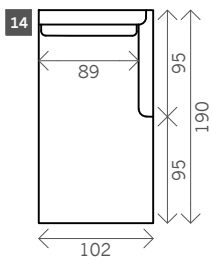

Donna

Width arms: 13 cm

Sitting height: ca. 45 cm

Total height: ca. 102 cm

Total depth: ca. 95 cm

2 arms

Arm L/R

Corner L/R

Pouf

Longchair L/R

Headrest

Examples corner sofas

Combination 1
 3 seat arm L/R (5)
 + Longchair L/R (14)

Combination 2
 4 seat arm L/R (9)
 + pouf (13)
 + corner L/R (11)
 + 3 seat arm L/R (5)