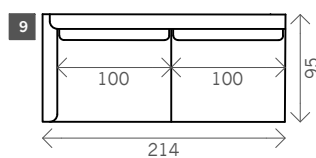

Donna

Width arms: 13 cm

Sitting height: ca. 45 cm

Total height: ca. 102 cm

Total depth: ca. 95 cm

2 arms

Arm L/R

Corner L/R

Pouf

Longchair L/R

Headrest

Examples corner sofas

Combination 1
 3 seat arm L/R (5)
 + Longchair L/R (14)

Combination 2
 4 seat arm L/R (9)
 + pouf (13)
 + corner L/R (11)
 + 3 seat arm L/R (5)