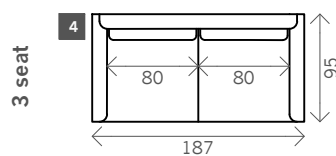

Donna

Width arms: 13 cm

Sitting height: ca. 45 cm

Total height: ca. 102 cm

Total depth: ca. 95 cm

2 arms

Arm L/R

Corner L/R

Pouf

Longchair L/R

Headrest

Examples corner sofas

Combination 1
 3 seat arm L/R (5)
 + Longchair L/R (14)

Combination 2
 4 seat arm L/R (9)
 + pouf (13)
 + corner L/R (11)
 + 3 seat arm L/R (5)