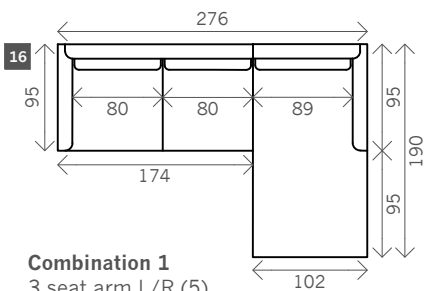

Donna

Width arms: 13 cm

Sitting height: ca. 45 cm

Total height: ca. 102 cm

Total depth: ca. 95 cm

2 arms

Arm L/R

Corner L/R

Pouf

Longchair L/R

Headrest

Examples corner sofas

Combination 1
 3 seat arm L/R (5)
 + Longchair L/R (14)

Combination 2
 4 seat arm L/R (9)
 + pouf (13)
 + corner L/R (11)
 + 3 seat arm L/R (5)