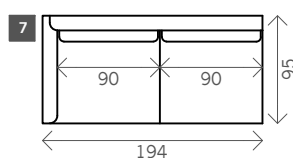

Donna

Width arms: 13 cm

Sitting height: ca. 45 cm

Total height: ca. 102 cm

Total depth: ca. 95 cm

2 arms

Arm L/R

Corner L/R

Pouf

Longchair L/R

Headrest

Examples corner sofas

Combination 1
 3 seat arm L/R (5)
 + Longchair L/R (14)

Combination 2
 4 seat arm L/R (9)
 + pouf (13)
 + corner L/R (11)
 + 3 seat arm L/R (5)