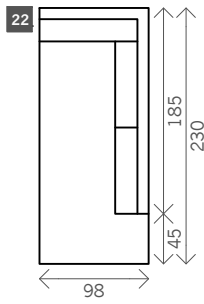

# Discovery

Width arms: 12 cm

Height legs: 13 cm

Sitting height: ca. 41 cm

Total height: ca. 79 cm

Total depth: ca. 98 cm

Toss cushions 45 x 45 cm:

Seats with 2 arms: 2x

Seats with 1 arm/Meridienne/Longchair: 1x

Legs: black metal

Corner L/R

Pouf

**Square:**  
98 x 98  
108 x 108

**Rectangle:**  
98 x 70  
108 x 70

Meridienne L/R

Longchair L/R

## Examples corner sofas

**Combination 1**  
3,5 seat arm L/R (11)  
+ Meridienne L/R (21)

**Combination 2**  
3 seat arm L/R (8)  
+ Meridienne L/R (22)

**Combination 3**  
3,5 seat arm L/R (11)  
+ Longchair L/R (23)