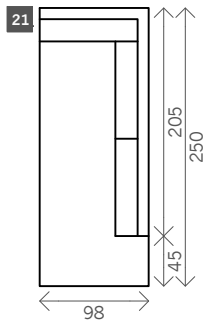

# Discovery

Width arms: 12 cm

Height legs: 13 cm

Sitting height: ca. 41 cm

Total height: ca. 79 cm

Total depth: ca. 98 cm

Toss cushions 45 x 45 cm:

Seats with 2 arms: 2x

Seats with 1 arm/Meridienne/Longchair: 1x

Legs: black metal

Corner L/R

Pouf

**Square:**  
98 x 98  
108 x 108

**Rectangle:**  
98 x 70  
108 x 70

Meridienne L/R

Longchair L/R

## Examples corner sofas

**Combination 1**  
3,5 seat arm L/R (11)  
+ Meridienne L/R (21)

**Combination 2**  
3 seat arm L/R (8)  
+ Meridienne L/R (22)

**Combination 3**  
3,5 seat arm L/R (11)  
+ Longchair L/R (23)