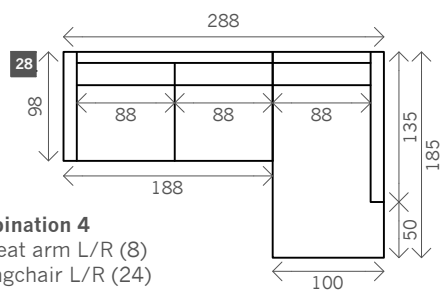

Seats with 1 arm/Meridienne/Longchair: 1x

Legs: black metal

Corner L/R

Pouf

**Square:**  
98 x 98  
108 x 108

**Rectangle:**  
98 x 70  
108 x 70

Meridienne L/R

Longchair L/R

## Examples corner sofas

**Combination 1**  
3,5 seat arm L/R (11)  
+ Meridienne L/R (21)

**Combination 2**  
3 seat arm L/R (8)  
+ Meridienne L/R (22)

**Combination 3**  
3,5 seat arm L/R (11)  
+ Longchair L/R (23)

**Combination 4**  
2,5 seat arm L/R (8)  
+ Longchair L/R (24)