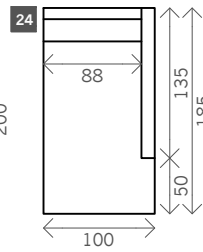

# Discovery

Width arms: 12 cm

Height legs: 13 cm

Sitting height: ca. 41 cm

Total height: ca. 79 cm

Total depth: ca. 98 cm

Toss cushions 45 x 45 cm:

Seats with 2 arms: 2x

Seats with 1 arm/Meridienne/Longchair: 1x

Legs: black metal

Corner L/R

Pouf

**Square:**  
98 x 98  
108 x 108

**Rectangle:**  
98 x 70  
108 x 70

Meridienne L/R

Longchair L/R

## Examples corner sofas

**Combination 1**  
3,5 seat arm L/R (11)  
+ Meridienne L/R (21)

**Combination 2**  
3 seat arm L/R (8)  
+ Meridienne L/R (22)

**Combination 3**  
3,5 seat arm L/R (11)  
+ Longchair L/R (23)