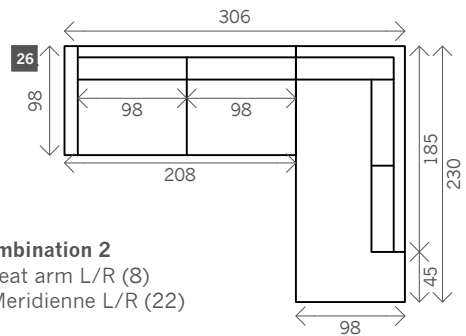

# Discovery

Width arms: 12 cm

Height legs: 13 cm

Sitting height: ca. 41 cm

Total height: ca. 79 cm

Total depth: ca. 98 cm

Toss cushions 45 x 45 cm:

Seats with 2 arms: 2x

Seats with 1 arm/Meridienne/Longchair: 1x

Legs: black metal

Corner L/R

Pouf

**Square:**  
98 x 98  
108 x 108

**Rectangle:**  
98 x 70  
108 x 70

Meridienne L/R

Longchair L/R

## Examples corner sofas

**Combination 1**  
3,5 seat arm L/R (11)  
+ Meridienne L/R (21)

**Combination 2**  
3 seat arm L/R (8)  
+ Meridienne L/R (22)

**Combination 3**  
3,5 seat arm L/R (11)  
+ Longchair L/R (23)