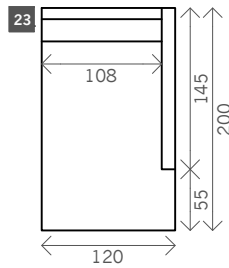

# Discovery

Width arms: 12 cm

Height legs: 13 cm

Sitting height: ca. 41 cm

Total height: ca. 79 cm

Total depth: ca. 98 cm

Toss cushions 45 x 45 cm:

Seats with 2 arms: 2x

Seats with 1 arm/Meridienne/Longchair: 1x

Legs: black metal

Corner L/R

Pouf

**Square:**  
98 x 98  
108 x 108

**Rectangle:**  
98 x 70  
108 x 70

Meridienne L/R

Longchair L/R

## Examples corner sofas

**Combination 1**  
3,5 seat arm L/R (11)  
+ Meridienne L/R (21)

**Combination 2**  
3 seat arm L/R (8)  
+ Meridienne L/R (22)

**Combination 3**  
3,5 seat arm L/R (11)  
+ Longchair L/R (23)