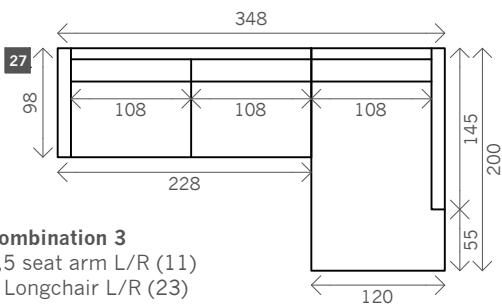

# Discovery

Width arms: 12 cm

Height legs: 13 cm

Sitting height: ca. 41 cm

Total height: ca. 79 cm

Total depth: ca. 98 cm

Toss cushions 45 x 45 cm:

Seats with 2 arms: 2x

Seats with 1 arm/Meridienne/Longchair: 1x

Legs: black metal

Corner L/R

Pouf

**Square:**  
98 x 98  
108 x 108

**Rectangle:**  
98 x 70  
108 x 70

Meridienne L/R

Longchair L/R

## Examples corner sofas

**Combination 1**  
3,5 seat arm L/R (11)  
+ Meridienne L/R (21)

**Combination 2**  
3 seat arm L/R (8)  
+ Meridienne L/R (22)

**Combination 3**  
3,5 seat arm L/R (11)  
+ Longchair L/R (23)