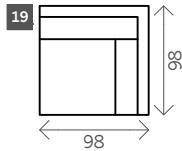

# Discovery

Width arms: 12 cm

Height legs: 13 cm

Sitting height: ca. 41 cm

Total height: ca. 79 cm

Total depth: ca. 98 cm

Toss cushions 45 x 45 cm:

Seats with 2 arms: 2x

Seats with 1 arm/Meridienne/Longchair: 1x

Legs: black metal

Corner L/R

Pouf

**Square:**  
98 x 98  
108 x 108

**Rectangle:**  
98 x 70  
108 x 70

Meridienne L/R

Longchair L/R

## Examples corner sofas

**Combination 1**  
3,5 seat arm L/R (11)  
+ Meridienne L/R (21)

**Combination 2**  
3 seat arm L/R (8)  
+ Meridienne L/R (22)

**Combination 3**  
3,5 seat arm L/R (11)  
+ Longchair L/R (23)