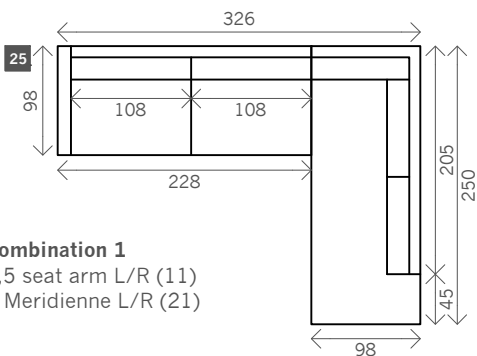

# Discovery

Width arms: 12 cm

Height legs: 13 cm

Sitting height: ca. 41 cm

Total height: ca. 79 cm

Total depth: ca. 98 cm

Toss cushions 45 x 45 cm:

Seats with 2 arms: 2x

Seats with 1 arm/Meridienne/Longchair: 1x

Legs: black metal

Corner L/R

Pouf

**Square:**  
98 x 98  
108 x 108

**Rectangle:**  
98 x 70  
108 x 70

Meridienne L/R

Longchair L/R

## Examples corner sofas

**Combination 1**  
3,5 seat arm L/R (11)  
+ Meridienne L/R (21)

**Combination 2**  
3 seat arm L/R (8)  
+ Meridienne L/R (22)

**Combination 3**  
3,5 seat arm L/R (11)  
+ Longchair L/R (23)

**Combination 4**  
2,5 seat arm L/R (8)  
+ Longchair L/R (24)