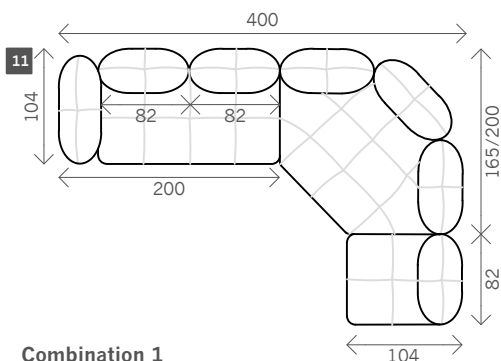

Colinne

Width arms: 27/34 cm

Height legs: 2 cm

Sitting height: ca. 42 cm

Total height: ca. 93 cm

Total depth: ca. 104 cm

fixed sizes

Examples corner sofas

Combination 1
 2 seat arm L/R (4)
 + Corner L/R (9)
 + 1 seat no arm (2)

Combination 2
 2 seat 2 arms (3)
 + Pouf (10)
 + Corner L/R (9)