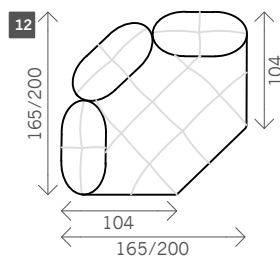

Colinne

Width arms: 27/34 cm

Height legs: 2 cm

Sitting height: ca. 42 cm

Total height: ca. 93 cm

Total depth: ca. 104 cm

fixed sizes

Examples corner sofas

Combination 1
 2 seat arm L/R (4)
 + Corner L/R (9)
 + 1 seat no arm (2)

Combination 2
 2 seat 2 arms (3)
 + Pouf (10)
 + Corner L/R (9)