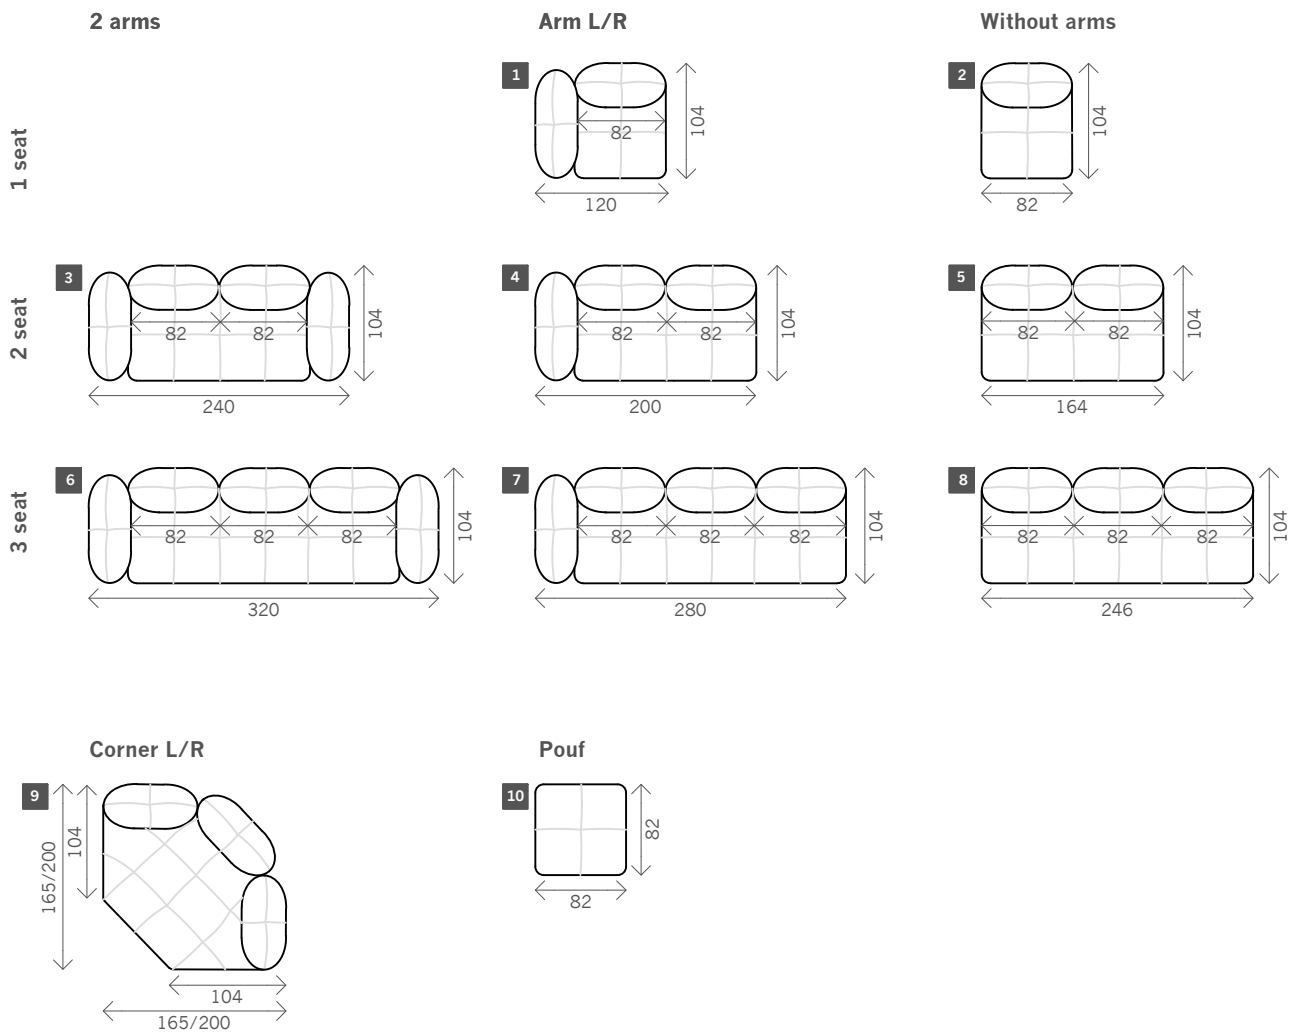

Colinne

Width arms: 27/34 cm

Height legs: 2 cm

Sitting height: ca. 42 cm

Total height: ca. 93 cm

Total depth: ca. 104 cm

fixed sizes

Examples corner sofas

Combination 1
 2 seat arm L/R (4)
 + Corner L/R (9)
 + 1 seat no arm (2)

Combination 2
 2 seat 2 arms (3)
 + Pouf (10)
 + Corner L/R (9)