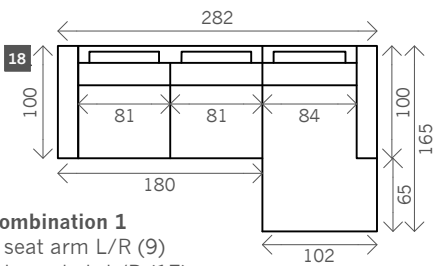

Cibeau

Width arms: 18 cm

Height legs: 5 cm

Sitting height: ca. 42 cm

Total height: ca. 93 cm

Total depth: ca. 100 cm **Legs:** black metal

Corner L/R

Pouf

Longchair L/R

Examples corner sofas

Combination 1
 3 seat arm L/R (9)
 + Longchair L/R (17)

Combination 2
 1,5 seat arm L/R (3)
 + 1,5 seat without arms (4)
 + 1,5 seat arm L/R (3)
 + Pouf (15)

Combination 3
 3 seat arm L/R (9)
 + Corner (14)
 + 1,5 seat arm L/R (4)
 + Pouf (16)

Combination 4
 1 seat arm L/R (1)
 + 3 seat without arms (9)
 + Pouf (15)
 + 3 seat without arms (9)
 + Pouf (16)