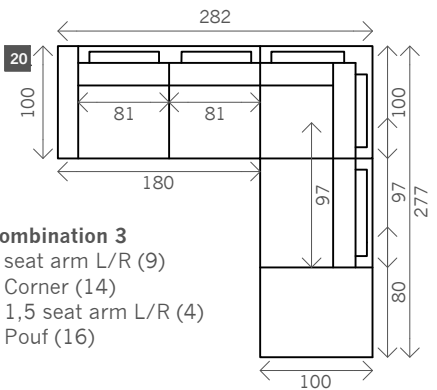

Cibeau

Width arms: 18 cm

Height legs: 5 cm

Sitting height: ca. 42 cm

Total height: ca. 93 cm

Total depth: ca. 100 cm **Legs:** black metal

Corner L/R

Pouf

Longchair L/R

Examples corner sofas

Combination 1
 3 seat arm L/R (9)
 + Longchair L/R (17)

Combination 2
 1,5 seat arm L/R (3)
 + 1,5 seat without arms (4)
 + 1,5 seat arm L/R (3)
 + Pouf (15)

Combination 3
 3 seat arm L/R (9)
 + Corner (14)
 + 1,5 seat arm L/R (4)
 + Pouf (16)

Combination 4
 1 seat arm L/R (1)
 + 3 seat without arms (9)
 + Pouf (15)
 + 3 seat without arms (9)
 + Pouf (16)