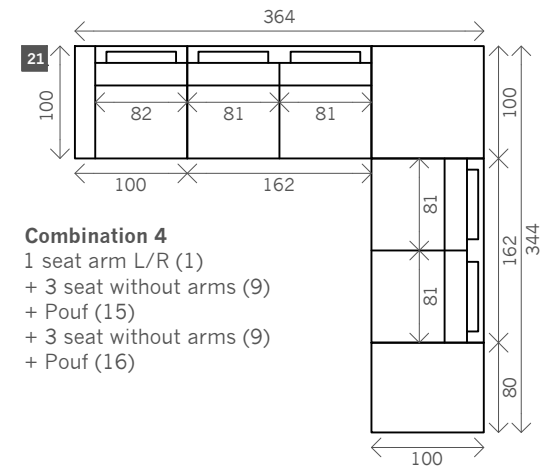

Cibeau

Width arms: 18 cm

Height legs: 5 cm

Sitting height: ca. 42 cm

Total height: ca. 93 cm

Total depth: ca. 100 cm **Legs:** black metal

Corner L/R

Pouf

Longchair L/R

Examples corner sofas

Combination 1
 3 seat arm L/R (9)
 + Longchair L/R (17)

Combination 2
 1,5 seat arm L/R (3)
 + 1,5 seat without arms (4)
 + 1,5 seat arm L/R (3)
 + Pouf (15)

Combination 3
 3 seat arm L/R (9)
 + Corner (14)
 + 1,5 seat arm L/R (4)
 + Pouf (16)

Combination 4
 1 seat arm L/R (1)
 + 3 seat without arms (9)
 + Pouf (15)
 + 3 seat without arms (9)
 + Pouf (16)