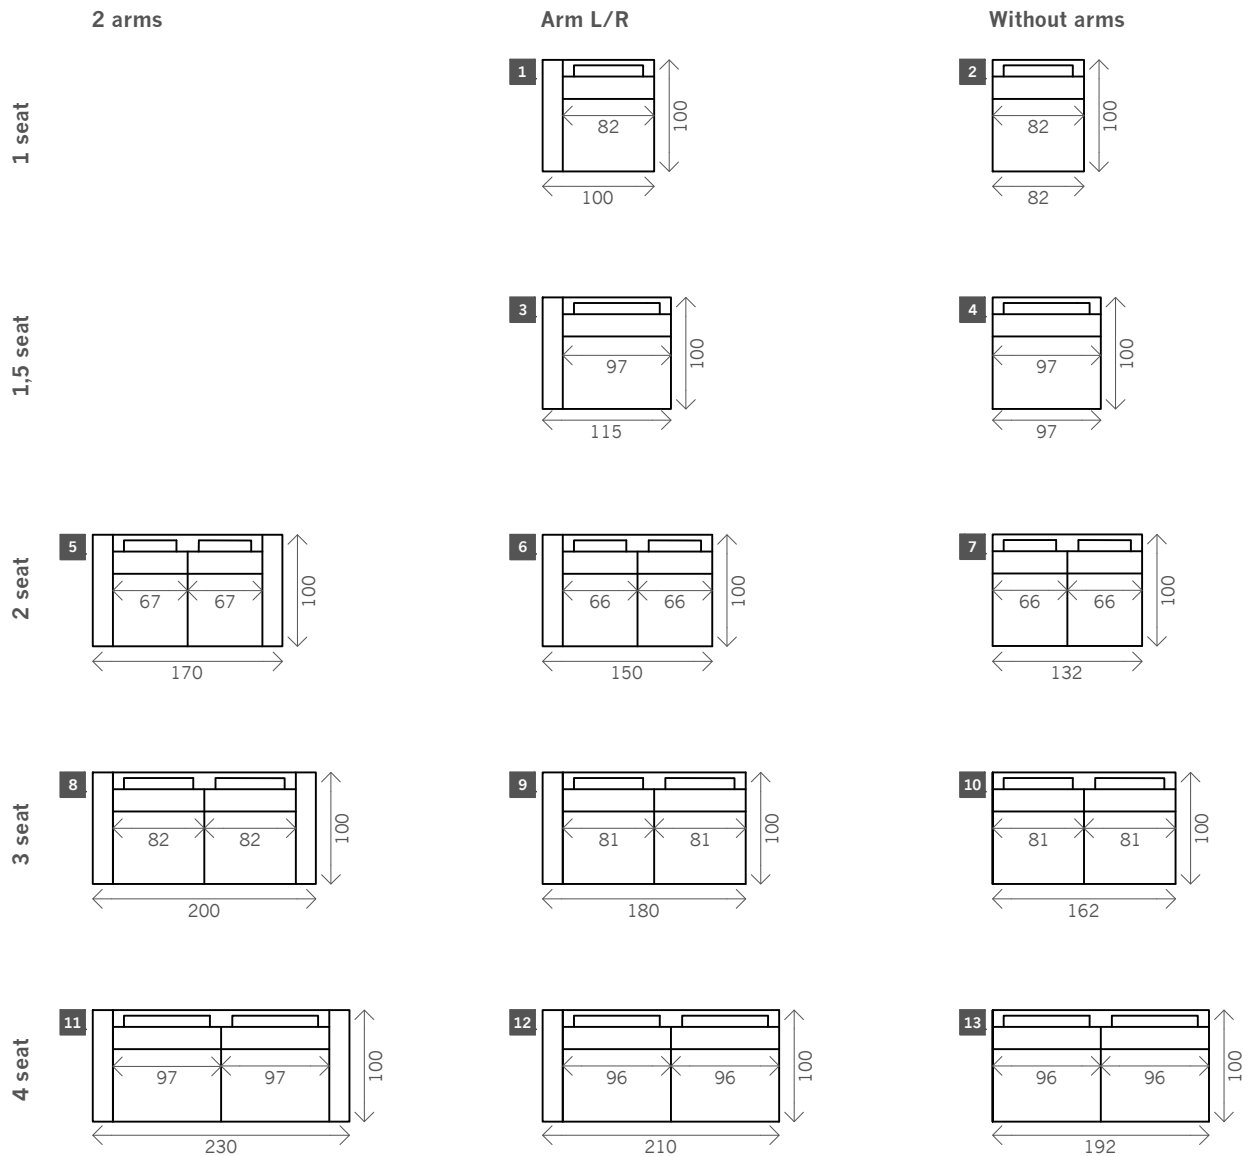

Cibeau

Width arms: 18 cm

Height legs: 5 cm

Sitting height: ca. 42 cm

Total height: ca. 93 cm

Total depth: ca. 100 cm **Legs:** black metal

Corner L/R

Pouf

Longchair L/R

Examples corner sofas

Combination 1
 3 seat arm L/R (9)
 + Longchair L/R (17)

Combination 2
 1,5 seat arm L/R (3)
 + 1,5 seat without arms (4)
 + 1,5 seat arm L/R (3)
 + Pouf (15)

Combination 3
 3 seat arm L/R (9)
 + Corner (14)
 + 1,5 seat arm L/R (4)
 + Pouf (16)

Combination 4
 1 seat arm L/R (1)
 + 3 seat without arms (9)
 + Pouf (15)
 + 3 seat without arms (9)
 + Pouf (16)