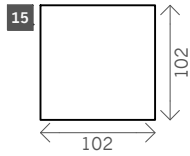

Cibeau

Width arms: 18 cm

Height legs: 5 cm

Sitting height: ca. 42 cm

Total height: ca. 93 cm

Total depth: ca. 100 cm **Legs:** black metal

Corner L/R

Pouf

Longchair L/R

Examples corner sofas

Combination 1
 3 seat arm L/R (9)
 + Longchair L/R (17)

Combination 2
 1,5 seat arm L/R (3)
 + 1,5 seat without arms (4)
 + 1,5 seat arm L/R (3)
 + Pouf (15)

Combination 3
 3 seat arm L/R (9)
 + Corner (14)
 + 1,5 seat arm L/R (4)
 + Pouf (16)