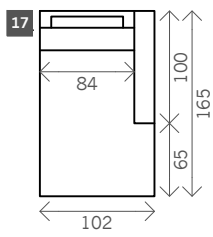

Cibeau

Width arms: 18 cm

Height legs: 5 cm

Sitting height: ca. 42 cm

Total height: ca. 93 cm

Total depth: ca. 100 cm **Legs:** black metal

Corner L/R

Pouf

Longchair L/R

Examples corner sofas

Combination 1
 3 seat arm L/R (9)
 + Longchair L/R (17)

Combination 2
 1,5 seat arm L/R (3)
 + 1,5 seat without arms (4)
 + 1,5 seat arm L/R (3)
 + Pouf (15)

Combination 3
 3 seat arm L/R (9)
 + Corner (14)
 + 1,5 seat arm L/R (4)
 + Pouf (16)

Combination 4
 1 seat arm L/R (1)
 + 3 seat without arms (9)
 + Pouf (15)
 + 3 seat without arms (9)
 + Pouf (16)