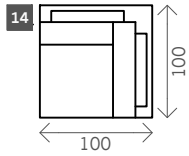

Cibeau

Width arms: 18 cm

Height legs: 5 cm

Sitting height: ca. 42 cm

Total height: ca. 93 cm

Total depth: ca. 100 cm **Legs:** black metal

Corner L/R

Pouf

Longchair L/R

Examples corner sofas

Combination 1
 3 seat arm L/R (9)
 + Longchair L/R (17)

Combination 2
 1,5 seat arm L/R (3)
 + 1,5 seat without arms (4)
 + 1,5 seat arm L/R (3)
 + Pouf (15)

Combination 3
 3 seat arm L/R (9)
 + Corner (14)
 + 1,5 seat arm L/R (4)
 + Pouf (16)