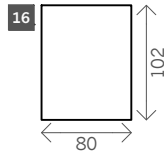

Cibeau

Width arms: 18 cm

Height legs: 5 cm

Sitting height: ca. 42 cm

Total height: ca. 93 cm

Total depth: ca. 100 cm **Legs:** black metal

Corner L/R

Pouf

Longchair L/R

Examples corner sofas

Combination 1
 3 seat arm L/R (9)
 + Longchair L/R (17)

Combination 2
 1,5 seat arm L/R (3)
 + 1,5 seat without arms (4)
 + 1,5 seat arm L/R (3)
 + Pouf (15)

Combination 3
 3 seat arm L/R (9)
 + Corner (14)
 + 1,5 seat arm L/R (4)
 + Pouf (16)