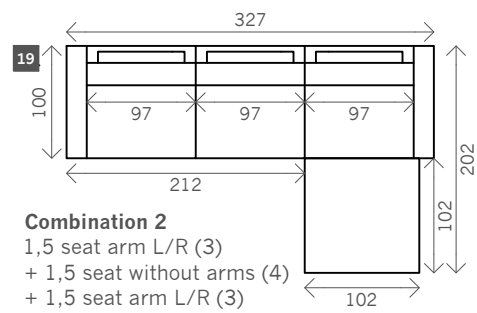

Cibeau

Width arms: 18 cm

Height legs: 5 cm

Sitting height: ca. 42 cm

Total height: ca. 93 cm

Total depth: ca. 100 cm **Legs:** black metal

Corner L/R

Pouf

Longchair L/R

Examples corner sofas

Combination 1
 3 seat arm L/R (9)
 + Longchair L/R (17)

Combination 2
 1,5 seat arm L/R (3)
 + 1,5 seat without arms (4)
 + 1,5 seat arm L/R (3)
 + Pouf (15)

Combination 3
 3 seat arm L/R (9)
 + Corner (14)
 + 1,5 seat arm L/R (4)
 + Pouf (16)

Combination 4
 1 seat arm L/R (1)
 + 3 seat without arms (9)
 + Pouf (15)
 + 3 seat without arms (9)
 + Pouf (16)