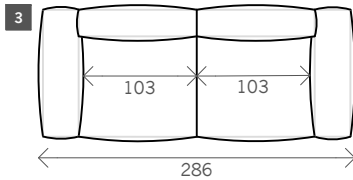

Chillax

Width arms: 40 cm

Height legs: 1 cm

Sitting height: ca. 42 cm

Total height: ca. 80 cm

Total depth: ca. 125 cm

Toss cushions 50 x 50 and 45 x 45 cm:

Seats with 2 arms: 2x

Seats with 1 arm/Meridienne/Longchair: 1x

1 seat

Arm L/R

Without arms

2 seat

Corner L/R

Pouf

Longchair L/R

Ottomane L/R

Examples corner sofas

Combination 1
2x 1 seat arm L/R (1)
+ 1 seat without arm (2)

Combination 2
Ottomane L/R (8)
+ pouf (5)
+ Longchair L/R (7)