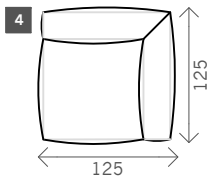

Chillax

Width arms: 40 cm

Height legs: 1 cm

Sitting height: ca. 42 cm

Total height: ca. 80 cm

Total depth: ca. 125 cm

Toss cushions 50 x 50 and 45 x 45 cm:

Seats with 2 arms: 2x

Seats with 1 arm/Meridienne/Longchair: 1x

1 seat

Arm L/R

Without arms

2 seat

Corner L/R

Pouf

Longchair L/R

Ottomane L/R

Examples corner sofas

Combination 1
2x 1 seat arm L/R (1)
+ 1 seat without arm (2)

Combination 2
Ottomane L/R (8)
+ pouf (5)
+ Longchair L/R (7)