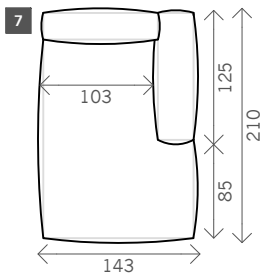

Chillax

Width arms: 40 cm

Height legs: 1 cm

Sitting height: ca. 42 cm

Total height: ca. 80 cm

Total depth: ca. 125 cm

Toss cushions 50 x 50 and 45 x 45 cm:

Seats with 2 arms: 2x

Seats with 1 arm/Meridienne/Longchair: 1x

1 seat

Arm L/R

Without arms

2 seat

Corner L/R

Pouf

Longchair L/R