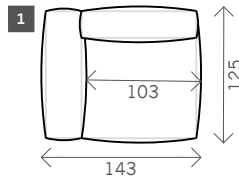

Chillax

Width arms: 40 cm

Height legs: 1 cm

Sitting height: ca. 42 cm

Total height: ca. 80 cm

Total depth: ca. 125 cm

Toss cushions 50 x 50 and 45 x 45 cm:

Seats with 2 arms: 2x

Seats with 1 arm/Meridienne/Longchair: 1x

1 seat

Arm L/R

Without arms

2 seat

Corner L/R

Pouf

Longchair L/R

Ottomane L/R

Examples corner sofas

Combination 1
2x 1 seat arm L/R (1)
+ 1 seat without arm (2)

Combination 2
Ottomane L/R (8)
+ pouf (5)
+ Longchair L/R (7)