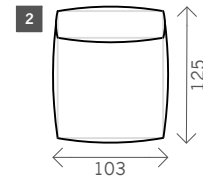

Chillax

Width arms: 40 cm

Height legs: 1 cm

Sitting height: ca. 42 cm

Total height: ca. 80 cm

Total depth: ca. 125 cm

Toss cushions 50 x 50 and 45 x 45 cm:

Seats with 2 arms: 2x

Seats with 1 arm/Meridienne/Longchair: 1x

1 seat

Arm L/R

Without arms

2 seat

Corner L/R

Pouf

Longchair L/R

Ottomane L/R

Examples corner sofas

Combination 1
2x 1 seat arm L/R (1)
+ 1 seat without arm (2)

Combination 2
Ottomane L/R (8)
+ pouf (5)
+ Longchair L/R (7)