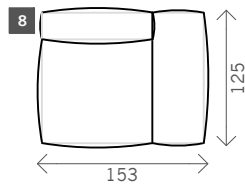

Chillax

Width arms: 40 cm

Height legs: 1 cm

Sitting height: ca. 42 cm

Total height: ca. 80 cm

Total depth: ca. 125 cm

Toss cushions 50 x 50 and 45 x 45 cm:

Seats with 2 arms: 2x

Seats with 1 arm/Meridienne/Longchair: 1x

1 seat

Arm L/R

Without arms

2 seat

Corner L/R

Pouf

Longchair L/R

Ottomane L/R

Examples corner sofas

Combination 1
2x 1 seat arm L/R (1)
+ 1 seat without arm (2)

Combination 2
Ottomane L/R (8)
+ pouf (5)
+ Longchair L/R (7)