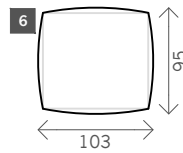

Chillax

Width arms: 40 cm

Height legs: 1 cm

Sitting height: ca. 42 cm

Total height: ca. 80 cm

Total depth: ca. 125 cm

Toss cushions 50 x 50 and 45 x 45 cm:

Seats with 2 arms: 2x

Seats with 1 arm/Meridienne/Longchair: 1x

1 seat

Arm L/R

Without arms

2 seat

Corner L/R

Pouf

Longchair L/R

Ottomane L/R

Examples corner sofas

Combination 1
2x 1 seat arm L/R (1)
+ 1 seat without arm (2)

Combination 2
Ottomane L/R (8)
+ pouf (5)
+ Longchair L/R (7)