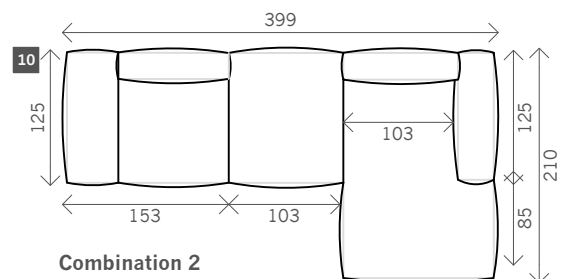

Chillax

Width arms: 40 cm

Height legs: 1 cm

Sitting height: ca. 42 cm

Total height: ca. 80 cm

Total depth: ca. 125 cm

Toss cushions 50 x 50 and 45 x 45 cm:

Seats with 2 arms: 2x

Seats with 1 arm/Meridienne/Longchair: 1x

1 seat

Arm L/R

Without arms

2 seat

Corner L/R

Pouf

Longchair L/R

Ottomane L/R

Examples corner sofas

Combination 1
2x 1 seat arm L/R (1)
+ 1 seat without arm (2)

Combination 2
Ottomane L/R (8)
+ pouf (5)
+ Longchair L/R (7)