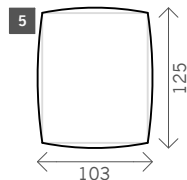

Chillax

Width arms: 40 cm

Height legs: 1 cm

Sitting height: ca. 42 cm

Total height: ca. 80 cm

Total depth: ca. 125 cm

Toss cushions 50 x 50 and 45 x 45 cm:

Seats with 2 arms: 2x

Seats with 1 arm/Meridienne/Longchair: 1x

1 seat

Arm L/R

Without arms

2 seat

Corner L/R

Pouf

Longchair L/R

Ottomane L/R

Examples corner sofas

Combination 1
2x 1 seat arm L/R (1)
+ 1 seat without arm (2)

Combination 2
Ottomane L/R (8)
+ pouf (5)
+ Longchair L/R (7)