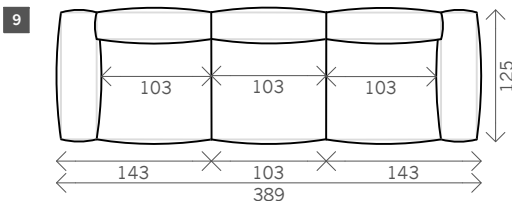

Chillax

Width arms: 40 cm

Height legs: 1 cm

Sitting height: ca. 42 cm

Total height: ca. 80 cm

Total depth: ca. 125 cm

Toss cushions 50 x 50 and 45 x 45 cm:

Seats with 2 arms: 2x

Seats with 1 arm/Meridienne/Longchair: 1x

1 seat

Arm L/R

Without arms

2 seat

Corner L/R

Pouf

Longchair L/R

Ottomane L/R

Examples corner sofas

Combination 1
2x 1 seat arm L/R (1)
+ 1 seat without arm (2)

Combination 2
Ottomane L/R (8)
+ pouf (5)
+ Longchair L/R (7)