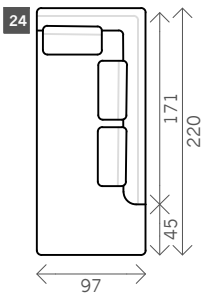

Meridienne L/R