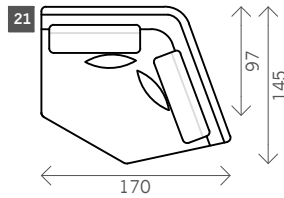

# Bowie

Width arms: 20 cm

Height legs: 1 cm

Sitting height: ca. 42 cm

Total height: ca. 81 cm

Total depth: ca. 97 cm

Corner L/R

Terminal L/R