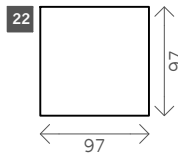

Pouf

Examples corner sofas