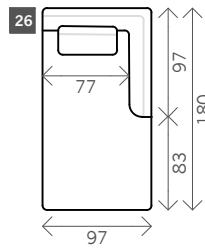

Longchair L/R