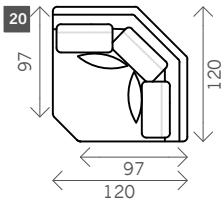

# Bowie

Width arms: 20 cm

Height legs: 1 cm

Sitting height: ca. 42 cm

Total height: ca. 81 cm

Total depth: ca. 97 cm

Corner L/R

Terminal L/R