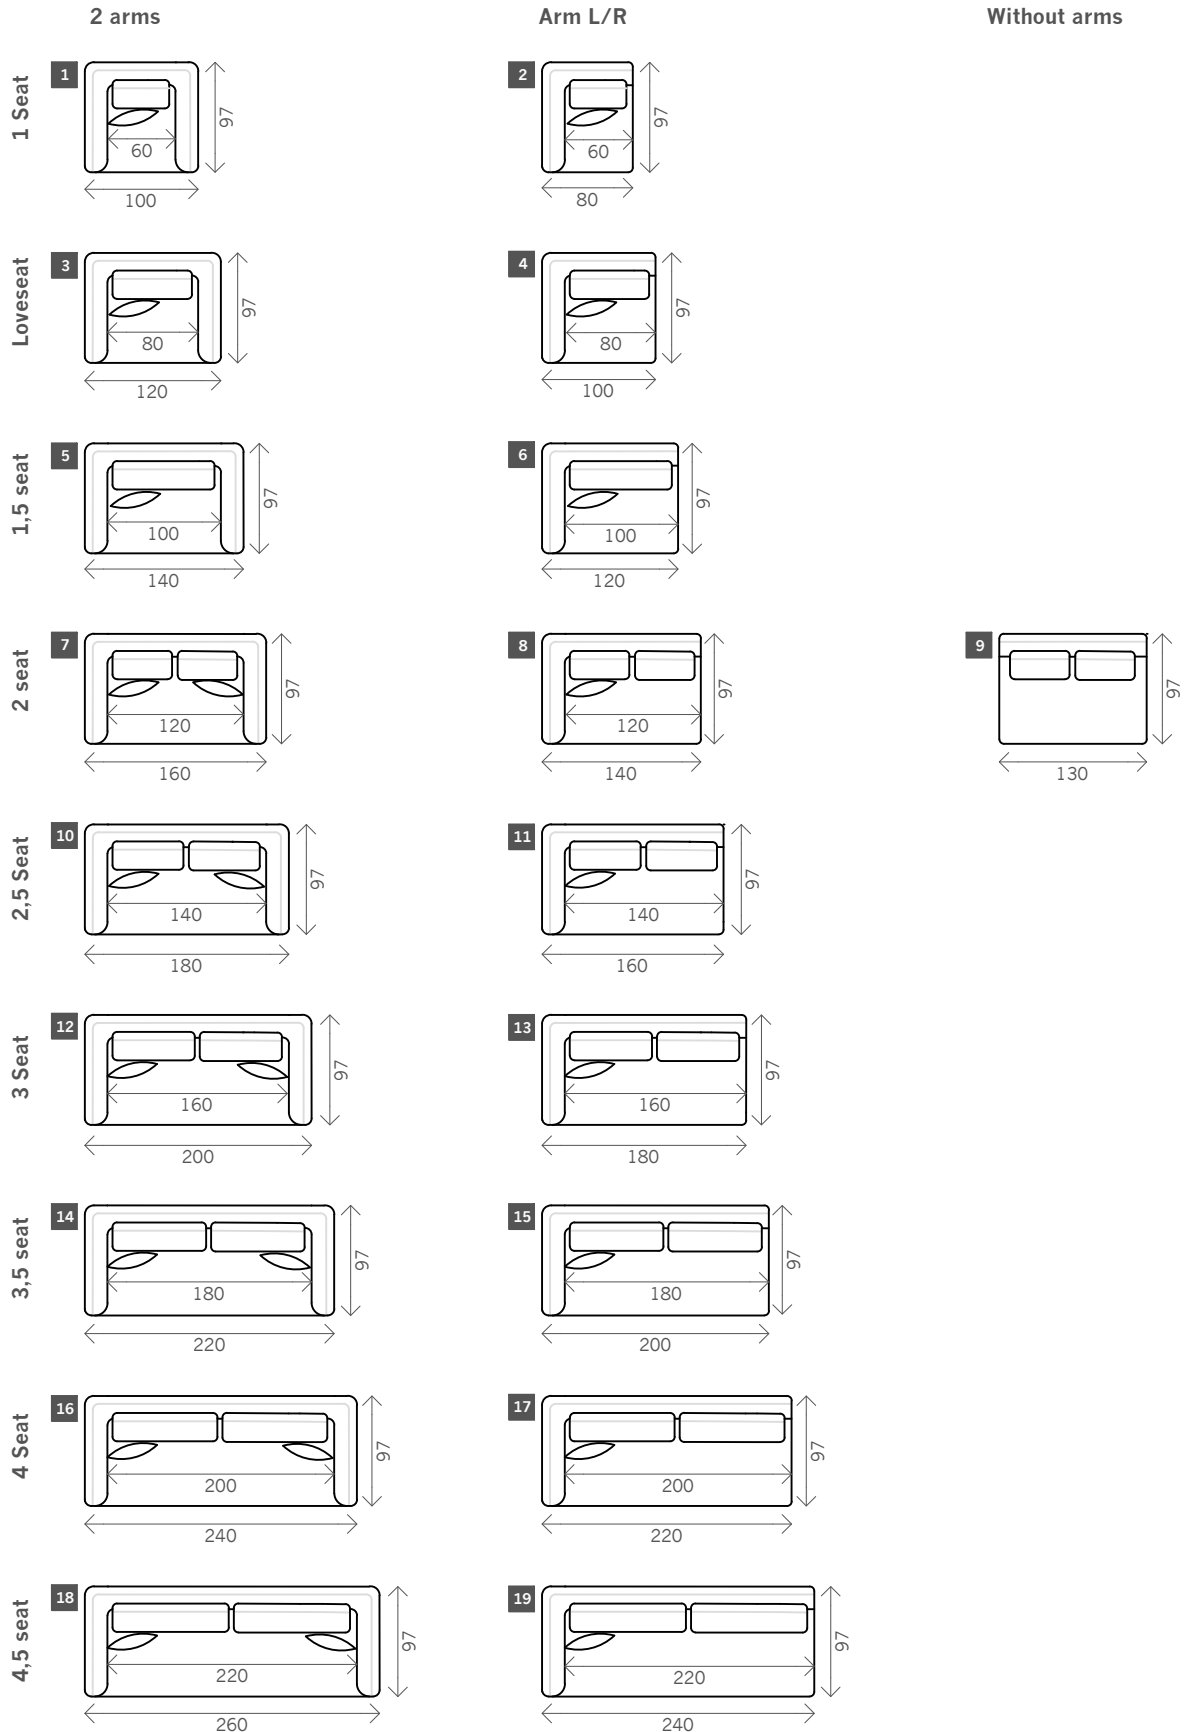

# Bowie

Width arms: 20 cm

Height legs: 1 cm

Sitting height: ca. 42 cm

Total height: ca. 81 cm

Total depth: ca. 97 cm

Corner L/R

Terminal L/R

Pouf

Meridienne L/R

Longchair L/R

### Examples corner sofas

**Combination 1**  
 3,5 seat arm L/R (15)  
 + Meridienne L/R (25)

**Combination 2**  
 3 seat arm L/R (13)  
 + Terminal L/R (21)