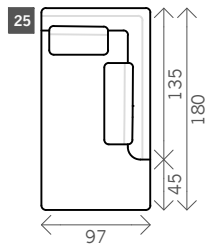

Meridienne L/R

Examples corner sofas