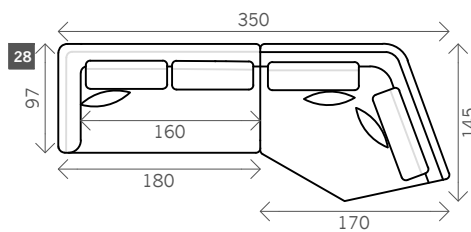

Combination 2
3 seat arm L/R (13)
+ Terminal L/R (21)