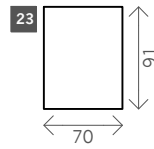

Pouf

Examples corner sofas