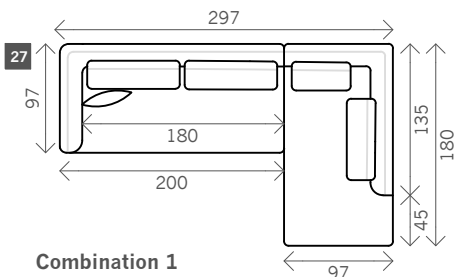

# Bowie

Width arms: 20 cm

Height legs: 1 cm

Sitting height: ca. 42 cm

Total height: ca. 81 cm

Total depth: ca. 97 cm

Corner L/R

Terminal L/R

### Examples corner sofas

**Combination 1**  
 3,5 seat arm L/R (15)  
 + Meridienne L/R (25)

**Combination 2**  
 3 seat arm L/R (13)  
 + Terminal L/R (21)