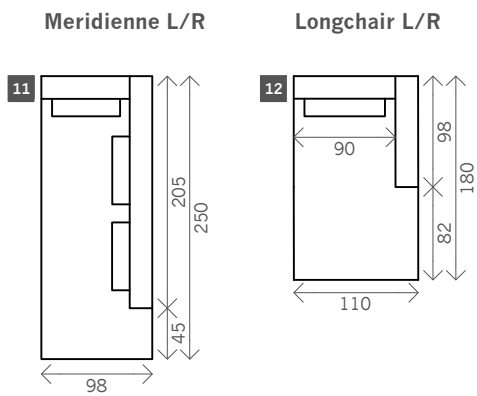

# Bourbon

Width arms: 20 cm

Height legs: 18 cm

Sitting height: ca. 42 cm

Total height: ca. 85 cm

Total depth: ca. 98 cm

customizable

## Arm L/R

## Without arms

1 seat

2 seat

3 seat

## Examples corner sofas

---

**Combination 1**  
 2x 2 seat arm L/R (3)  
 + Table (10)

**Combination 2**  
 Terminal L/R (7)  
 + Longchair L/R (12)