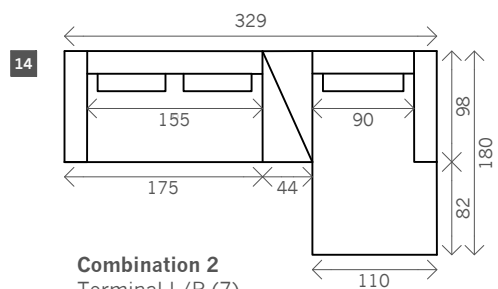

Combination 2
Terminal L/R (7)
+ Longchair L/R (12)