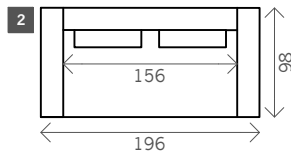

Bourbon

Width arms: 20 cm

Height legs: 18 cm

Sitting height: ca. 42 cm

Total height: ca. 85 cm

Total depth: ca. 98 cm

customizable

2 arms

Arm L/R

Without arms

1 seat

2 seat

3 seat