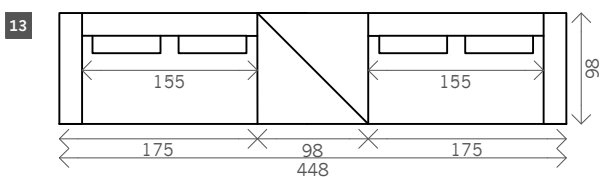

Examples corner sofas

Combination 1
2x 2 seat arm L/R (3)
+ Table (10)