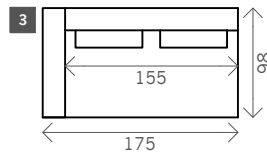

# Bourbon

Width arms: 20 cm

Height legs: 18 cm

Sitting height: ca. 42 cm

Total height: ca. 85 cm

Total depth: ca. 98 cm

customizable

## Without arms

1 seat

2 seat

3 seat