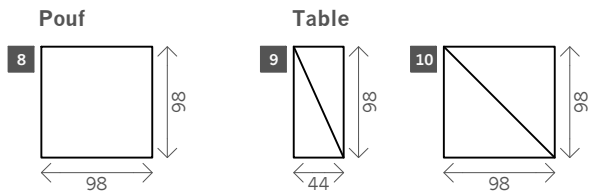

# Bourbon

Width arms: 20 cm

Height legs: 18 cm

Sitting height: ca. 42 cm

Total height: ca. 85 cm

Total depth: ca. 98 cm

customizable

## Without arms

1 seat

2 seat

3 seat