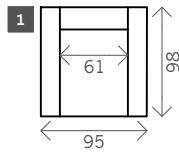

2 arms

Arm L/R

Without arms

1 seat