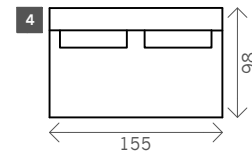

# Bourbon

Width arms: 20 cm

Height legs: 18 cm

Sitting height: ca. 42 cm

Total height: ca. 85 cm

Total depth: ca. 98 cm

customizable

## Without arms

1 seat

2 seat

3 seat