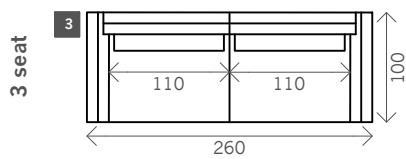

Bloom

Width arms: 20 cm
Sitting height: ca. 42cm
Total height: ca. 80 cm
Total depth: ca. 100 cm

2 arms

Pouf

Square:
80 x 80
90 x 90
100 x 100
110 x 110

Rectangle:
90 x 50
90 x 70
90 x 100
90 x 110