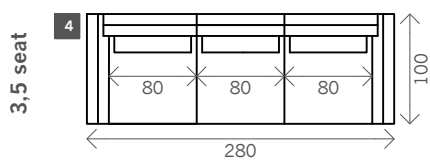

Bloom

Width arms: 20 cm
Sitting height: ca. 42cm
Total height: ca. 80 cm
Total depth: ca. 100 cm

2 arms

Pouf

Square:
80 x 80
90 x 90
100 x 100
110 x 110

Rectangle:
90 x 50
90 x 70
90 x 100
90 x 110