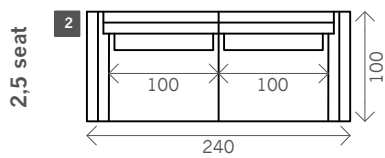

Bloom

Width arms: 20 cm
Sitting height: ca. 42cm
Total height: ca. 80 cm
Total depth: ca. 100 cm

2 arms

Pouf

Square:
80 x 80
90 x 90
100 x 100
110 x 110

Rectangle:
90 x 50
90 x 70
90 x 100
90 x 110