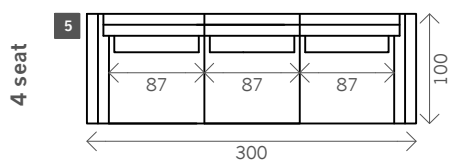

Bloom

Width arms: 20 cm
Sitting height: ca. 42cm
Total height: ca. 80 cm
Total depth: ca. 100 cm

2 arms

Pouf

Square:
80 x 80
90 x 90
100 x 100
110 x 110

Rectangle:
90 x 50
90 x 70
90 x 100
90 x 110