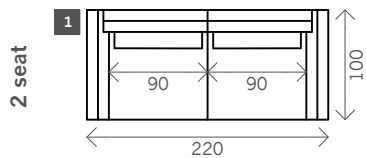

Bloom

Width arms: 20 cm
Sitting height: ca. 42cm
Total height: ca. 80 cm
Total depth: ca. 100 cm

2 arms

Pouf

Square:
80 x 80
90 x 90
100 x 100
110 x 110

Rectangle:
90 x 50
90 x 70
90 x 100
90 x 110