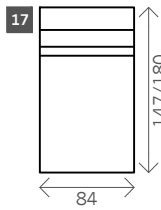

Bixby low

Width arms: 25 cm

Height legs: 10 cm

Sitting height: ca. 40 cm

Total height: ca. 107 cm

Total depth: ca. 74 cm

Corner L/R

Pouf

Rectangle:
63 x 108
84 x 108
63 x 126

Pouf with carré

Rectangle:
63 x 108
84 x 108
63 x 126

Longchair L/R

Examples corner sofas

Combination 1
1,5 seat arm L/R (3)
+ Corner L/R (13)
+ 4 seat arm L/R (11)

Combination 2
Longchair L/R (20)
+ 4 seat without arm (12)
+ Pouf (15)

Combination 3
4 seat arm L/R (11)
+ Longchair L/R (19)
+ 1,5 seat long without arm (5)