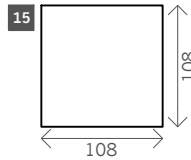

Bixby low

Width arms: 25 cm

Height legs: 10 cm

Sitting height: ca. 40 cm

Total height: ca. 107 cm

Total depth: ca. 74 cm

Corner L/R

Pouf

Rectangle:
63 x 108
84 x 108
63 x 126

Pouf with carré

Rectangle:
63 x 108
84 x 108
63 x 126

Longchair L/R

Examples corner sofas

Combination 1
1,5 seat arm L/R (3)
+ Corner L/R (13)
+ 4 seat arm L/R (11)

Combination 2
Longchair L/R (20)
+ 4 seat without arm (12)
+ Pouf (15)