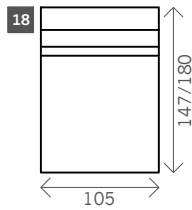

Bixby low

Width arms: 25 cm

Height legs: 10 cm

Sitting height: ca. 40 cm

Total height: ca. 107 cm

Total depth: ca. 74 cm

Corner L/R

Pouf

Rectangle:
63 x 108
84 x 108
63 x 126

Pouf with carré

Rectangle:
63 x 108
84 x 108
63 x 126

Longchair L/R

Examples corner sofas

Combination 1
1,5 seat arm L/R (3)
+ Corner L/R (13)
+ 4 seat arm L/R (11)

Combination 2
Longchair L/R (20)
+ 4 seat without arm (12)
+ Pouf (15)

Combination 3
4 seat arm L/R (11)
+ Longchair L/R (19)
+ 1,5 seat long without arm (5)