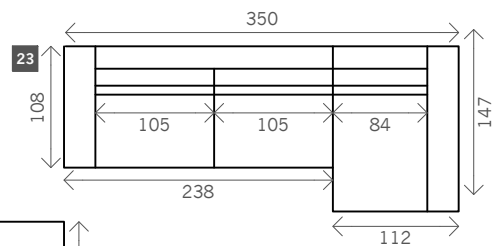

Bixby low

Width arms: 25 cm

Height legs: 10 cm

Sitting height: ca. 40 cm

Total height: ca. 107 cm

Total depth: ca. 74 cm

Corner L/R

Pouf

Rectangle:
63 x 108
84 x 108
63 x 126

Pouf with carré

Rectangle:
63 x 108
84 x 108
63 x 126

Longchair L/R

Examples corner sofas

Combination 1
1,5 seat arm L/R (3)
+ Corner L/R (13)
+ 4 seat arm L/R (11)

Combination 2
Longchair L/R (20)
+ 4 seat without arm (12)
+ Pouf (15)

Combination 3
4 seat arm L/R (11)
+ Longchair L/R (19)
+ 1,5 seat long without arm (5)