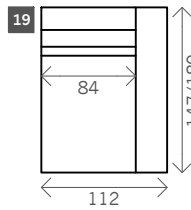

Bixby low

Width arms: 25 cm

Height legs: 10 cm

Sitting height: ca. 40 cm

Total height: ca. 107 cm

Total depth: ca. 74 cm

Corner L/R

Pouf

Rectangle:
63 x 108
84 x 108
63 x 126

Pouf with carré

Rectangle:
63 x 108
84 x 108
63 x 126

Longchair L/R

Examples corner sofas

Combination 1
1,5 seat arm L/R (3)
+ Corner L/R (13)
+ 4 seat arm L/R (11)

Combination 2
Longchair L/R (20)
+ 4 seat without arm (12)
+ Pouf (15)

Combination 3
4 seat arm L/R (11)
+ Longchair L/R (19)
+ 1,5 seat long without arm (5)