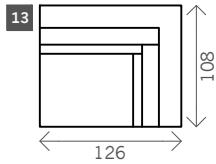

Bixby low

Width arms: 25 cm

Height legs: 10 cm

Sitting height: ca. 40 cm

Total height: ca. 107 cm

Total depth: ca. 74 cm

Corner L/R

Pouf

Rectangle:
63 x 108
84 x 108
63 x 126

Pouf with carré

Rectangle:
63 x 108
84 x 108
63 x 126

Longchair L/R

Examples corner sofas

Combination 1
1,5 seat arm L/R (3)
+ Corner L/R (13)
+ 4 seat arm L/R (11)

Combination 2
Longchair L/R (20)
+ 4 seat without arm (12)
+ Pouf (15)