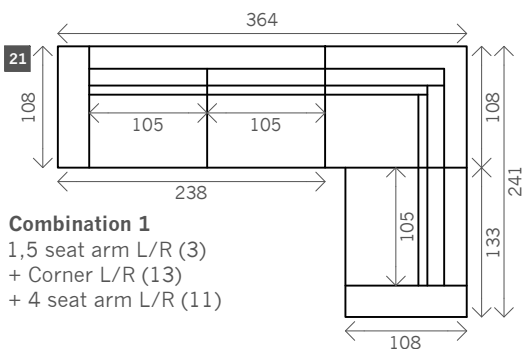

Bixby low

Width arms: 25 cm

Height legs: 10 cm

Sitting height: ca. 40 cm

Total height: ca. 107 cm

Total depth: ca. 74 cm

Corner L/R

Pouf

Rectangle:
63 x 108
84 x 108
63 x 126

Pouf with carré

Rectangle:
63 x 108
84 x 108
63 x 126

Longchair L/R

Examples corner sofas

Combination 1
1,5 seat arm L/R (3)
+ Corner L/R (13)
+ 4 seat arm L/R (11)

Combination 2
Longchair L/R (20)
+ 4 seat without arm (12)
+ Pouf (15)

Combination 3
4 seat arm L/R (11)
+ Longchair L/R (19)
+ 1,5 seat long without arm (5)