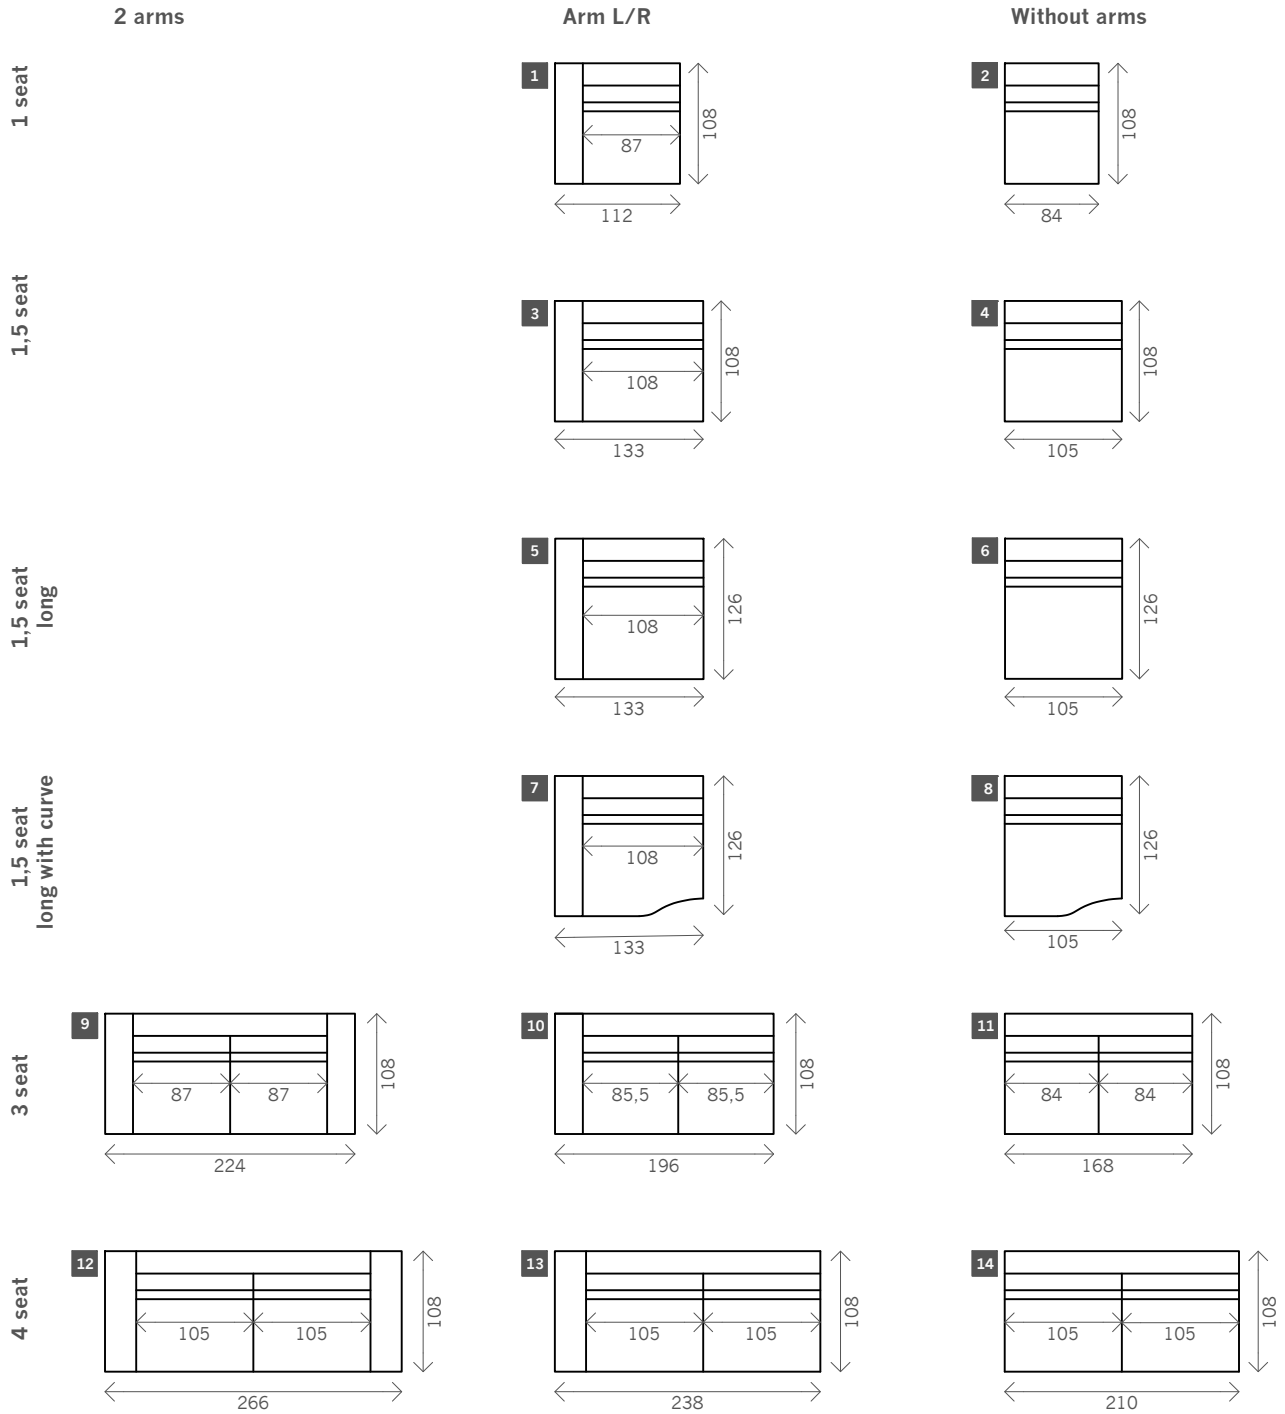

Bixby low

Width arms: 25 cm

Height legs: 10 cm

Sitting height: ca. 40 cm

Total height: ca. 107 cm

Total depth: ca. 74 cm

Corner L/R

Pouf

Rectangle:
63 x 108
84 x 108
63 x 126

Pouf with carré

Rectangle:
63 x 108
84 x 108
63 x 126

Longchair L/R

Examples corner sofas

Combination 1
1,5 seat arm L/R (3)
+ Corner L/R (13)
+ 4 seat arm L/R (11)

Combination 2
Longchair L/R (20)
+ 4 seat without arm (12)
+ Pouf (15)

Combination 3
4 seat arm L/R (11)
+ Longchair L/R (19)
+ 1,5 seat long without arm (5)