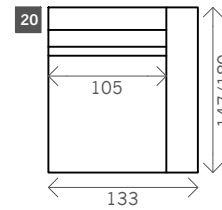

Bixby low

Width arms: 25 cm

Height legs: 10 cm

Sitting height: ca. 40 cm

Total height: ca. 107 cm

Total depth: ca. 74 cm

Corner L/R

Pouf

Rectangle:
63 x 108
84 x 108
63 x 126

Pouf with carré

Rectangle:
63 x 108
84 x 108
63 x 126

Longchair L/R

Examples corner sofas

Combination 1
1,5 seat arm L/R (3)
+ Corner L/R (13)
+ 4 seat arm L/R (11)

Combination 2
Longchair L/R (20)
+ 4 seat without arm (12)
+ Pouf (15)

Combination 3
4 seat arm L/R (11)
+ Longchair L/R (19)
+ 1,5 seat long without arm (5)