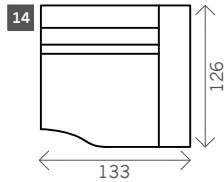

Bixby low

Width arms: 25 cm

Height legs: 10 cm

Sitting height: ca. 40 cm

Total height: ca. 107 cm

Total depth: ca. 74 cm

Corner L/R

Pouf

Rectangle:
63 x 108
84 x 108
63 x 126

Pouf with carré

Rectangle:
63 x 108
84 x 108
63 x 126

Longchair L/R

Examples corner sofas

Combination 1
1,5 seat arm L/R (3)
+ Corner L/R (13)
+ 4 seat arm L/R (11)

Combination 2
Longchair L/R (20)
+ 4 seat without arm (12)
+ Pouf (15)