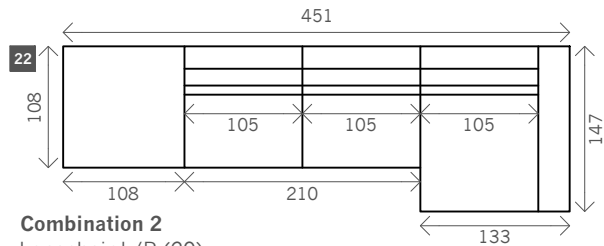

Bixby low

Width arms: 25 cm

Height legs: 10 cm

Sitting height: ca. 40 cm

Total height: ca. 107 cm

Total depth: ca. 74 cm

Corner L/R

Pouf

Rectangle:
63 x 108
84 x 108
63 x 126

Pouf with carré

Rectangle:
63 x 108
84 x 108
63 x 126

Longchair L/R

Examples corner sofas

Combination 1
1,5 seat arm L/R (3)
+ Corner L/R (13)
+ 4 seat arm L/R (11)

Combination 2
Longchair L/R (20)
+ 4 seat without arm (12)
+ Pouf (15)

Combination 3
4 seat arm L/R (11)
+ Longchair L/R (19)
+ 1,5 seat long without arm (5)