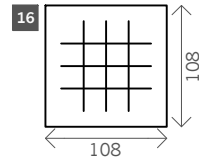

Bixby low

Width arms: 25 cm

Height legs: 10 cm

Sitting height: ca. 40 cm

Total height: ca. 107 cm

Total depth: ca. 74 cm

Corner L/R

Pouf

Rectangle:
63 x 108
84 x 108
63 x 126

Pouf with carré

Rectangle:
63 x 108
84 x 108
63 x 126

Longchair L/R

Examples corner sofas

Combination 1
1,5 seat arm L/R (3)
+ Corner L/R (13)
+ 4 seat arm L/R (11)

Combination 2
Longchair L/R (20)
+ 4 seat without arm (12)
+ Pouf (15)