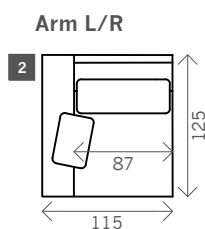

# Berlo

Width arms: 28 cm

Height legs: 1 cm

Sitting height: ca. 44 cm

Total height: ca. 85 cm

Total depth: ca. 125 cm

Corner L/R

Pouf

Longchair XL L/R

Longchair L/R

## Examples corner sofas

**Combination 1**  
 1,5 seat arm L/R (8)  
 + 1,5 seat without arms (9)  
 + Longchair L/R (16)

**Combination 2**  
 1max seat arm L/R (5)  
 + 1max seat without arms (6)  
 + Longchai XL L/R (14)