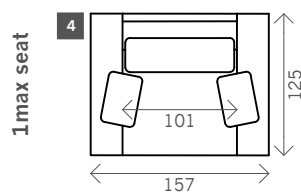

# Berlo

Width arms: 28 cm

Height legs: 1 cm

Sitting height: ca. 44 cm

Total height: ca. 85 cm

Total depth: ca. 125 cm

Corner L/R

Pouf

Longchair XL L/R

Longchair L/R

## Examples corner sofas

**Combination 1**  
 1,5 seat arm L/R (8)  
 + 1,5 seat without arms (9)  
 + Longchair L/R (16)

**Combination 2**  
 1max seat arm L/R (5)  
 + 1max seat without arms (6)  
 + Longchai XL L/R (14)