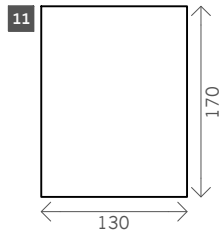

# Berlo

Width arms: 28 cm

Height legs: 1 cm

Sitting height: ca. 44 cm

Total height: ca. 85 cm

Total depth: ca. 125 cm

Corner L/R

Pouf

Longchair XL L/R

Longchair L/R

## Examples corner sofas

**Combination 1**  
 1,5 seat arm L/R (8)  
 + 1,5 seat without arms (9)  
 + Longchair L/R (16)

**Combination 2**  
 1max seat arm L/R (5)  
 + 1max seat without arms (6)  
 + Longchai XL L/R (14)