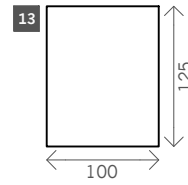

# Berlo

Width arms: 28 cm

Height legs: 1 cm

Sitting height: ca. 44 cm

Total height: ca. 85 cm

Total depth: ca. 125 cm

Corner L/R

Pouf

Longchair XL L/R

Longchair L/R