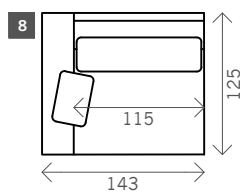

# Berlo

Width arms: 28 cm

Height legs: 1 cm

Sitting height: ca. 44 cm

Total height: ca. 85 cm

Total depth: ca. 125 cm

Corner L/R

Pouf

Longchair XL L/R

Longchair L/R

## Examples corner sofas

**Combination 1**  
 1,5 seat arm L/R (8)  
 + 1,5 seat without arms (9)  
 + Longchair L/R (16)

**Combination 2**  
 1max seat arm L/R (5)  
 + 1max seat without arms (6)  
 + Longchai XL L/R (14)