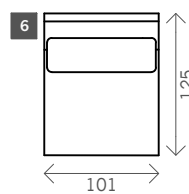

# Berlo

Width arms: 28 cm

Height legs: 1 cm

Sitting height: ca. 44 cm

Total height: ca. 85 cm

Total depth: ca. 125 cm

Corner L/R

Pouf

Longchair XL L/R

Longchair L/R

## Examples corner sofas

**Combination 1**  
 1,5 seat arm L/R (8)  
 + 1,5 seat without arms (9)  
 + Longchair L/R (16)

**Combination 2**  
 1max seat arm L/R (5)  
 + 1max seat without arms (6)  
 + Longchai XL L/R (14)