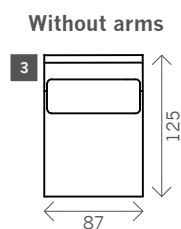

# Berlo

Width arms: 28 cm

Height legs: 1 cm

Sitting height: ca. 44 cm

Total height: ca. 85 cm

Total depth: ca. 125 cm

Corner L/R

Pouf

Longchair XL L/R

Longchair L/R

## Examples corner sofas

**Combination 1**  
 1,5 seat arm L/R (8)  
 + 1,5 seat without arms (9)  
 + Longchair L/R (16)

**Combination 2**  
 1max seat arm L/R (5)  
 + 1max seat without arms (6)  
 + Longchai XL L/R (14)