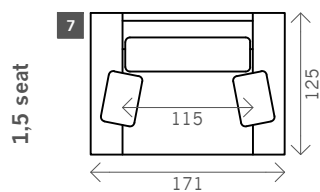

# Berlo

Width arms: 28 cm

Height legs: 1 cm

Sitting height: ca. 44 cm

Total height: ca. 85 cm

Total depth: ca. 125 cm

Corner L/R

Pouf

Longchair XL L/R

Longchair L/R

## Examples corner sofas

**Combination 1**  
 1,5 seat arm L/R (8)  
 + 1,5 seat without arms (9)  
 + Longchair L/R (16)

**Combination 2**  
 1max seat arm L/R (5)  
 + 1max seat without arms (6)  
 + Longchai XL L/R (14)