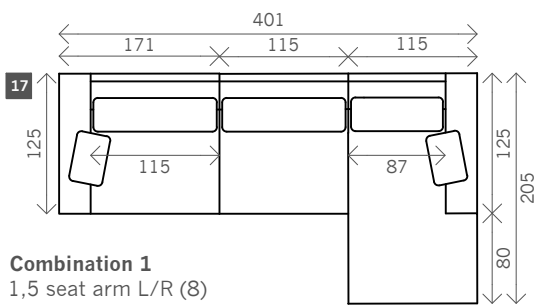

# Berlo

Width arms: 28 cm

Height legs: 1 cm

Sitting height: ca. 44 cm

Total height: ca. 85 cm

Total depth: ca. 125 cm

Corner L/R

Pouf

Longchair XL L/R

Longchair L/R

## Examples corner sofas

**Combination 1**  
 1,5 seat arm L/R (8)  
 + 1,5 seat without arms (9)  
 + Longchair L/R (16)

**Combination 2**  
 1max seat arm L/R (5)  
 + 1max seat without arms (6)  
 + Longchai XL L/R (14)