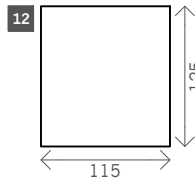

# Berlo

Width arms: 28 cm

Height legs: 1 cm

Sitting height: ca. 44 cm

Total height: ca. 85 cm

Total depth: ca. 125 cm

Corner L/R

Pouf

Longchair XL L/R

Longchair L/R