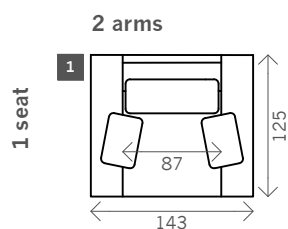

# Berlo

Width arms: 28 cm

Height legs: 1 cm

Sitting height: ca. 44 cm

Total height: ca. 85 cm

Total depth: ca. 125 cm

Corner L/R

Pouf

Longchair XL L/R

Longchair L/R

## Examples corner sofas

**Combination 1**  
 1,5 seat arm L/R (8)  
 + 1,5 seat without arms (9)  
 + Longchair L/R (16)

**Combination 2**  
 1max seat arm L/R (5)  
 + 1max seat without arms (6)  
 + Longchai XL L/R (14)