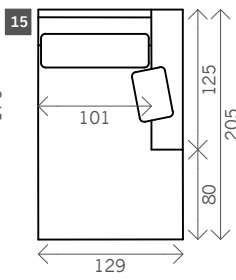

# Berlo

Width arms: 28 cm

Height legs: 1 cm

Sitting height: ca. 44 cm

Total height: ca. 85 cm

Total depth: ca. 125 cm

Corner L/R

Pouf

Longchair XL L/R

Longchair L/R

## Examples corner sofas

**Combination 1**  
 1,5 seat arm L/R (8)  
 + 1,5 seat without arms (9)  
 + Longchair L/R (16)

**Combination 2**  
 1max seat arm L/R (5)  
 + 1max seat without arms (6)  
 + Longchai XL L/R (14)