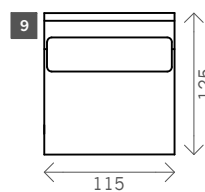

# Berlo

Width arms: 28 cm

Height legs: 1 cm

Sitting height: ca. 44 cm

Total height: ca. 85 cm

Total depth: ca. 125 cm

Corner L/R

Pouf

Longchair XL L/R

Longchair L/R

## Examples corner sofas

**Combination 1**  
 1,5 seat arm L/R (8)  
 + 1,5 seat without arms (9)  
 + Longchair L/R (16)

**Combination 2**  
 1max seat arm L/R (5)  
 + 1max seat without arms (6)  
 + Longchai XL L/R (14)