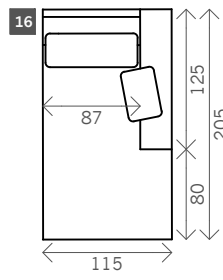

# Berlo

Width arms: 28 cm

Height legs: 1 cm

Sitting height: ca. 44 cm

Total height: ca. 85 cm

Total depth: ca. 125 cm

Corner L/R

Pouf

Longchair XL L/R

Longchair L/R