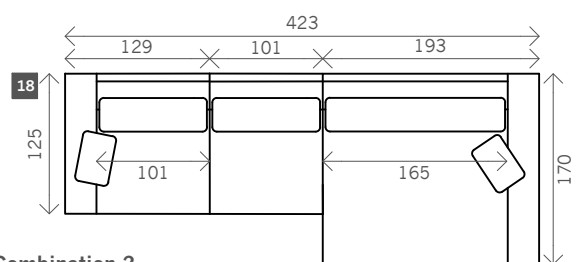

# Berlo

Width arms: 28 cm

Height legs: 1 cm

Sitting height: ca. 44 cm

Total height: ca. 85 cm

Total depth: ca. 125 cm

Corner L/R

Pouf

Longchair XL L/R

Longchair L/R

## Examples corner sofas

**Combination 1**  
 1,5 seat arm L/R (8)  
 + 1,5 seat without arms (9)  
 + Longchair L/R (16)

**Combination 2**  
 1max seat arm L/R (5)  
 + 1max seat without arms (6)  
 + Longchai XL L/R (14)