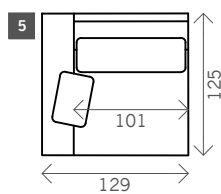

# Berlo

Width arms: 28 cm

Height legs: 1 cm

Sitting height: ca. 44 cm

Total height: ca. 85 cm

Total depth: ca. 125 cm

Corner L/R

Pouf