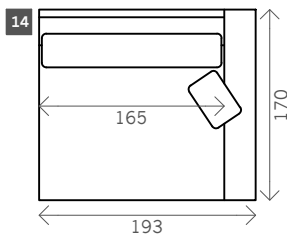

# Berlo

Width arms: 28 cm

Height legs: 1 cm

Sitting height: ca. 44 cm

Total height: ca. 85 cm

Total depth: ca. 125 cm

Corner L/R

Pouf

Longchair XL L/R

Longchair L/R

## Examples corner sofas

**Combination 1**  
 1,5 seat arm L/R (8)  
 + 1,5 seat without arms (9)  
 + Longchair L/R (16)

**Combination 2**  
 1max seat arm L/R (5)  
 + 1max seat without arms (6)  
 + Longchai XL L/R (14)