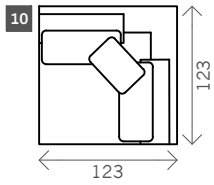

# Berlo

Width arms: 28 cm

Height legs: 1 cm

Sitting height: ca. 44 cm

Total height: ca. 85 cm

Total depth: ca. 125 cm

Corner L/R

Pouf