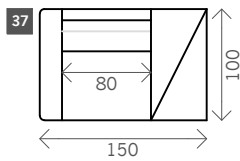

# Balo

Width arms: 20 cm

Height legs: 5 cm

Sitting height: ca. 42 cm

Total height: ca. 85 cm

Total depth: ca. 100 cm

Corner L/R

Corner XL L/R

Pouf

Sidetable

Sidetable

Armrest

Headrest

Meridienne L/R

Meri. + Sidetable L/R

Longchair L/R

Longchair round L/R

Seat arm + Sidetable L/R

Seat without arm + Sidetable L/R