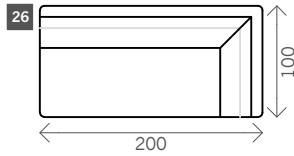

# Balo

Width arms: 20 cm

Height legs: 5 cm

Sitting height: ca. 42 cm

Total height: ca. 85 cm

Total depth: ca. 100 cm

Corner L/R

Corner XL L/R

Pouf

Sidetable

Sidetable

Armrest

Headrest

Meridienne L/R

Meri. + Sidetable L/R

Longchair L/R

Longchair round L/R

Seat arm + Sidetable L/R

Seat without arm + Sidetable L/R