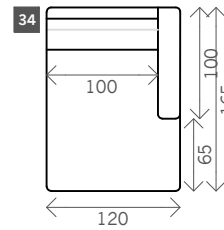

# Balo

Width arms: 20 cm

Height legs: 5 cm

Sitting height: ca. 42 cm

Total height: ca. 85 cm

Total depth: ca. 100 cm

Corner L/R

Corner XL L/R

Pouf

Sidetable

Sidetable

Armrest

Headrest

Meridienne L/R

Meri. + Sidetable L/R

Longchair L/R

Longchair round L/R

Seat arm + Sidetable L/R

Seat without arm + Sidetable L/R