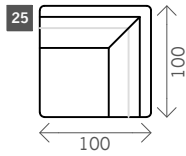

# Balo

Width arms: 20 cm

Height legs: 5 cm

Sitting height: ca. 42 cm

Total height: ca. 85 cm

Total depth: ca. 100 cm

Corner L/R

Corner XL L/R

Pouf

Sidetable

Sidetable

Armrest

Headrest

Meridienne L/R

Meri. + Sidetable L/R

Longchair L/R