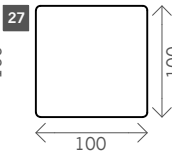

# Balo

Width arms: 20 cm

Height legs: 5 cm

Sitting height: ca. 42 cm

Total height: ca. 85 cm

Total depth: ca. 100 cm

Corner L/R

Corner XL L/R

Pouf

Sidetable

Sidetable

Armrest

Headrest

Meridienne L/R

Meri. + Sidetable L/R

Longchair L/R