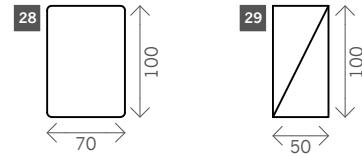

# Balo

Width arms: 20 cm

Height legs: 5 cm

Sitting height: ca. 42 cm

Total height: ca. 85 cm

Total depth: ca. 100 cm

Corner L/R

Corner XL L/R

Pouf

Sidetable

Sidetable

Armrest

Headrest

Meridienne L/R

Meri. + Sidetable L/R

Longchair L/R

## Examples corner sofas

- Combination 1**  
 2,75 seat arm L/R (14)  
 + Armrest (30)  
 + Sidetable (29)  
 + Longchair round L/R (35)

- Combination 2**  
 2,75 seat arm L/R (14)  
 + Meridienne + Sidetable L/R (33)