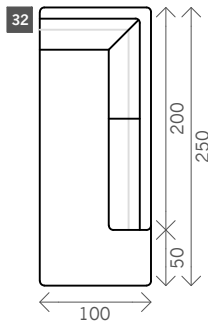

# Balo

Width arms: 20 cm

Height legs: 5 cm

Sitting height: ca. 42 cm

Total height: ca. 85 cm

Total depth: ca. 100 cm

Corner L/R

Corner XL L/R

Pouf

Sidetable

Sidetable

Armrest

Headrest

Meridienne L/R

Meri. + Sidetable L/R

Longchair L/R

Longchair round L/R

Seat arm + Sidetable L/R

Seat without arm + Sidetable L/R