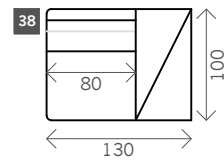

# Balo

Width arms: 20 cm

Height legs: 5 cm

Sitting height: ca. 42 cm

Total height: ca. 85 cm

Total depth: ca. 100 cm

Corner L/R

Corner XL L/R

Pouf

Sidetable

Sidetable

Armrest

Headrest

Meridienne L/R

Meri. + Sidetable L/R

Longchair L/R

Longchair round L/R

Seat arm + Sidetable L/R

Seat without arm + Sidetable L/R