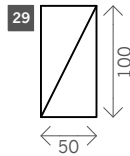

# Balo

Width arms: 20 cm

Height legs: 5 cm

Sitting height: ca. 42 cm

Total height: ca. 85 cm

Total depth: ca. 100 cm

Corner L/R

Corner XL L/R

Pouf

Sidetable

Sidetable

Armrest

Headrest

Meridienne L/R

Meri. + Sidetable L/R

Longchair L/R

Longchair round L/R

Seat arm + Sidetable L/R

Seat without arm + Sidetable L/R