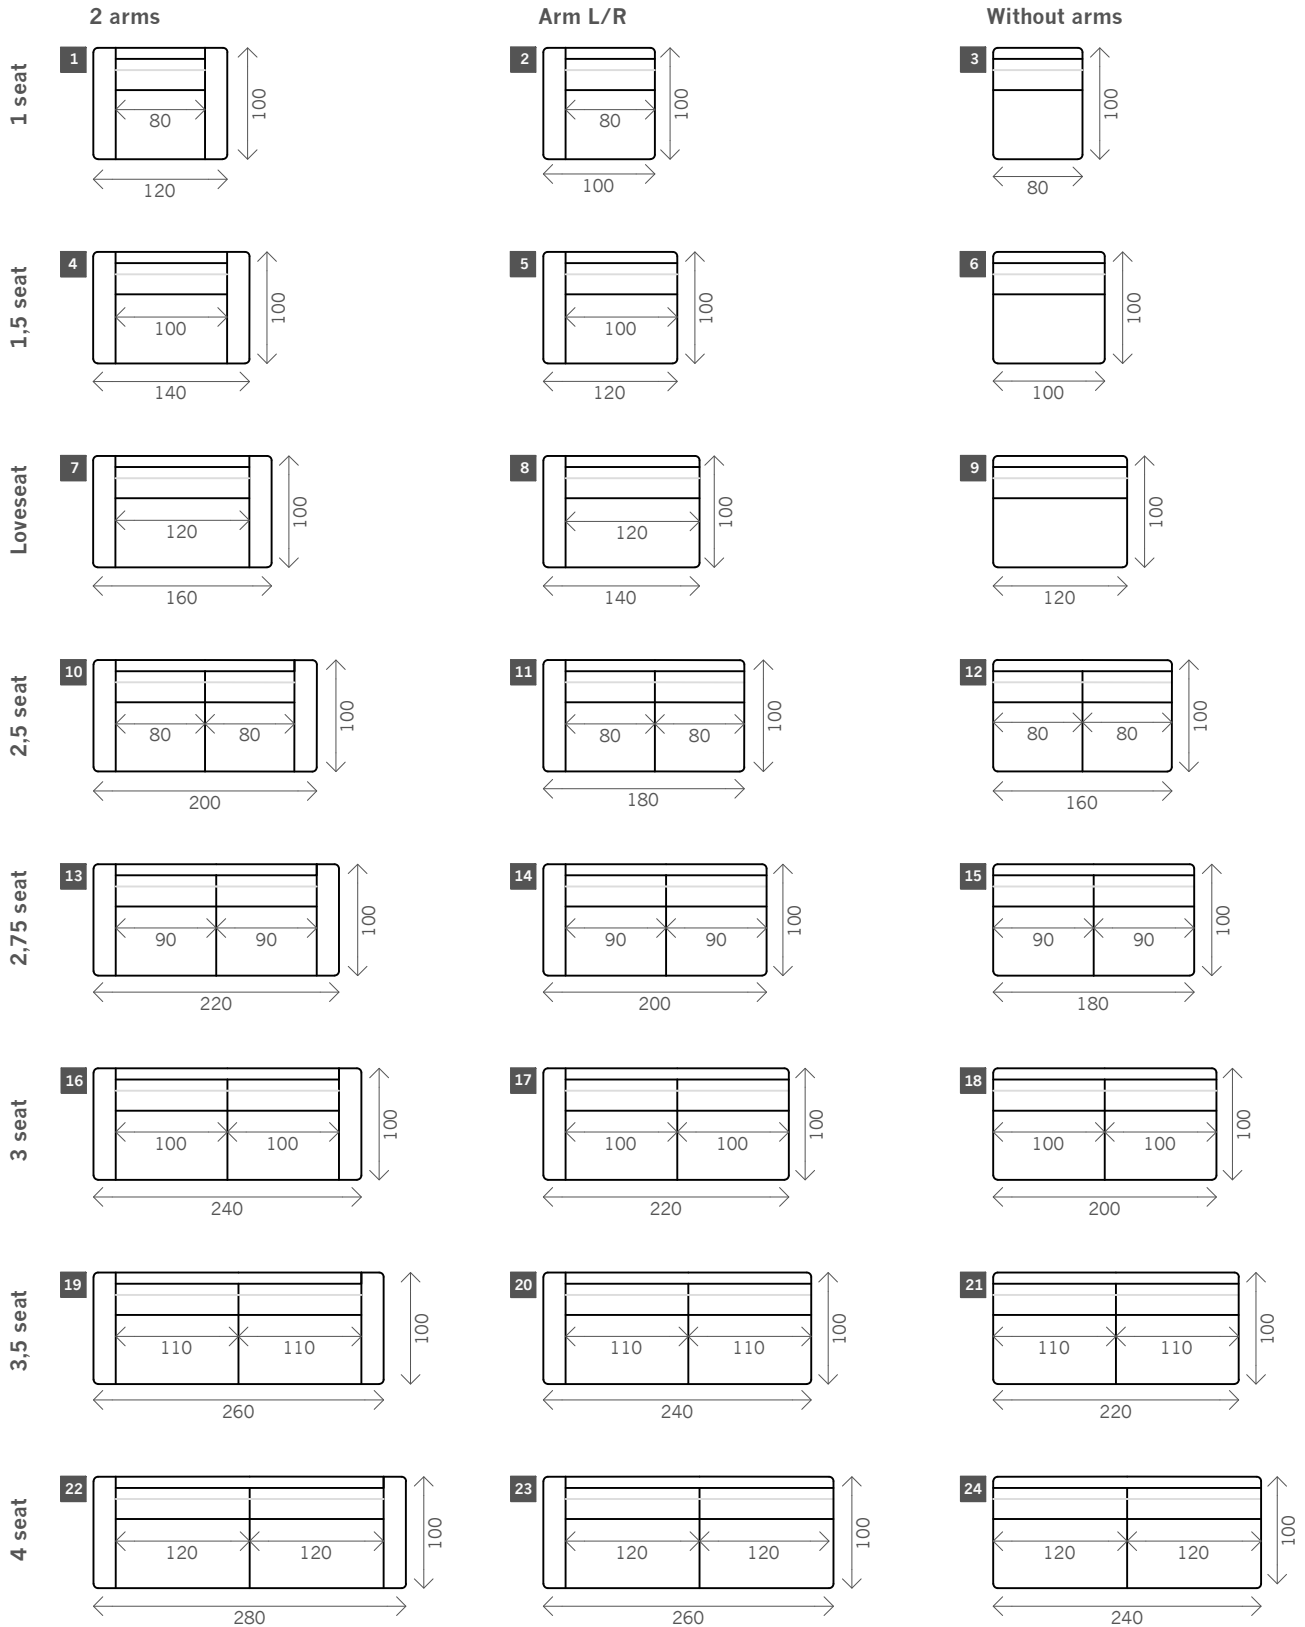

# Balo

Width arms: 20 cm

Height legs: 5 cm

Sitting height: ca. 42 cm

Total height: ca. 85 cm

Total depth: ca. 100 cm

Corner L/R

Corner XL L/R

Pouf

Sidetable

Sidetable

Armrest

Headrest

Meridienne L/R

Meri. + Sidetable L/R

Longchair L/R

Longchair round L/R

Seat arm + Sidetable L/R

Seat without arm + Sidetable L/R

## Examples corner sofas

- Combination 1**  
 2,75 seat arm L/R (14)  
 + Armrest (30)  
 + Sidetable (29)  
 + Longchair round L/R (35)

- Combination 2**  
 2,75 seat arm L/R (14)  
 + Meridienne + Sidetable L/R (33)