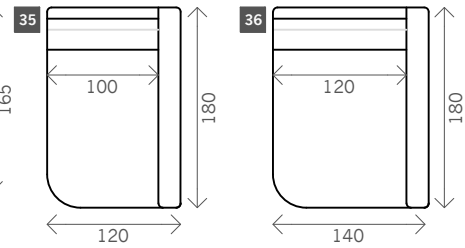

# Balo

Width arms: 20 cm

Height legs: 5 cm

Sitting height: ca. 42 cm

Total height: ca. 85 cm

Total depth: ca. 100 cm

Corner L/R

Corner XL L/R

Pouf

Sidetable

Sidetable

Armrest

Headrest

Meridienne L/R

Meri. + Sidetable L/R

Longchair L/R

Longchair round L/R

Seat arm + Sidetable L/R

Seat without arm + Sidetable L/R