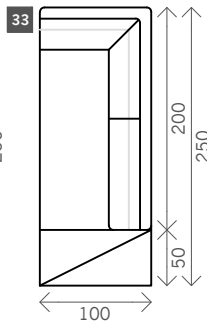

# Balo

Width arms: 20 cm

Height legs: 5 cm

Sitting height: ca. 42 cm

Total height: ca. 85 cm

Total depth: ca. 100 cm

Corner L/R

Corner XL L/R

Pouf

Sidetable

Sidetable

Armrest

Headrest

Meridienne L/R

Meri. + Sidetable L/R

Longchair L/R

Longchair round L/R

Seat arm + Sidetable L/R

Seat without arm + Sidetable L/R