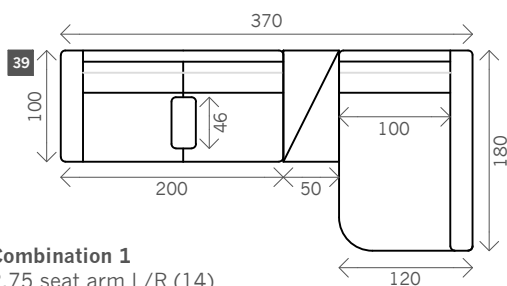

# Balo

Width arms: 20 cm

Height legs: 5 cm

Sitting height: ca. 42 cm

Total height: ca. 85 cm

Total depth: ca. 100 cm

Corner L/R

Corner XL L/R

Longchair round L/R

Seat arm + Sidetable L/R

Seat without arm + Sidetable L/R

## Examples corner sofas

- Combination 1**  
 2,75 seat arm L/R (14)  
 + Armrest (30)  
 + Sidetable (29)  
 + Longchair round L/R (35)

- Combination 2**  
 2,75 seat arm L/R (14)  
 + Meridienne + Sidetable L/R (33)