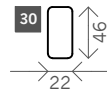

# Balo

Width arms: 20 cm

Height legs: 5 cm

Sitting height: ca. 42 cm

Total height: ca. 85 cm

Total depth: ca. 100 cm

Corner L/R

Corner XL L/R

Pouf

Sidetable

Sidetable

Armrest

Headrest

Meridienne L/R

Meri. + Sidetable L/R

Longchair L/R

Longchair round L/R

Seat arm + Sidetable L/R

Seat without arm + Sidetable L/R