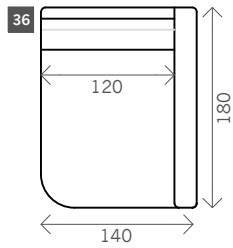

# Balo

Width arms: 20 cm

Height legs: 5 cm

Sitting height: ca. 42 cm

Total height: ca. 85 cm

Total depth: ca. 100 cm

Corner L/R

Corner XL L/R

Pouf

Sidetable

Sidetable

Armrest

Headrest

Meridienne L/R

Meri. + Sidetable L/R

Longchair L/R

Longchair round L/R

Seat arm + Sidetable L/R

Seat without arm + Sidetable L/R

## Examples corner sofas

- Combination 1**  
 2,75 seat arm L/R (14)  
 + Armrest (30)  
 + Sidetable (29)  
 + Longchair round L/R (35)

- Combination 2**  
 2,75 seat arm L/R (14)  
 + Meridienne + Sidetable L/R (33)