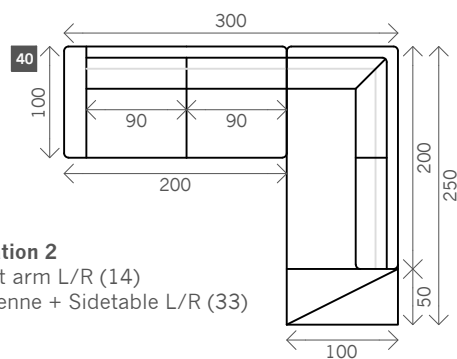

# Balo

Width arms: 20 cm

Height legs: 5 cm

Sitting height: ca. 42 cm

Total height: ca. 85 cm

Total depth: ca. 100 cm

Corner L/R

Corner XL L/R

Longchair round L/R

Seat arm + Sidetable L/R

Seat without arm + Sidetable L/R

## Examples corner sofas

- Combination 1**  
 2,75 seat arm L/R (14)  
 + Armrest (30)  
 + Sidetable (29)  
 + Longchair round L/R (35)

- Combination 2**  
 2,75 seat arm L/R (14)  
 + Meridienne + Sidetable L/R (33)