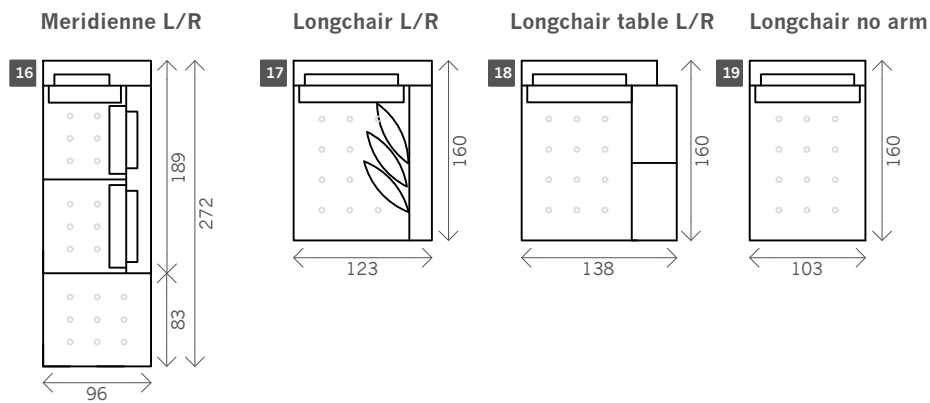

Azaro

Width arms: 22 cm

Height legs: 4 cm

Sitting height: ca. 47 cm

Total height: ca. 89 cm

Total depth: ca. 96 cm

Toss cushions 45x45:

Seats with 2 arms: 2x

Seats with 1 arm/Meridienne/Longchair: 1x

Examples corner sofas