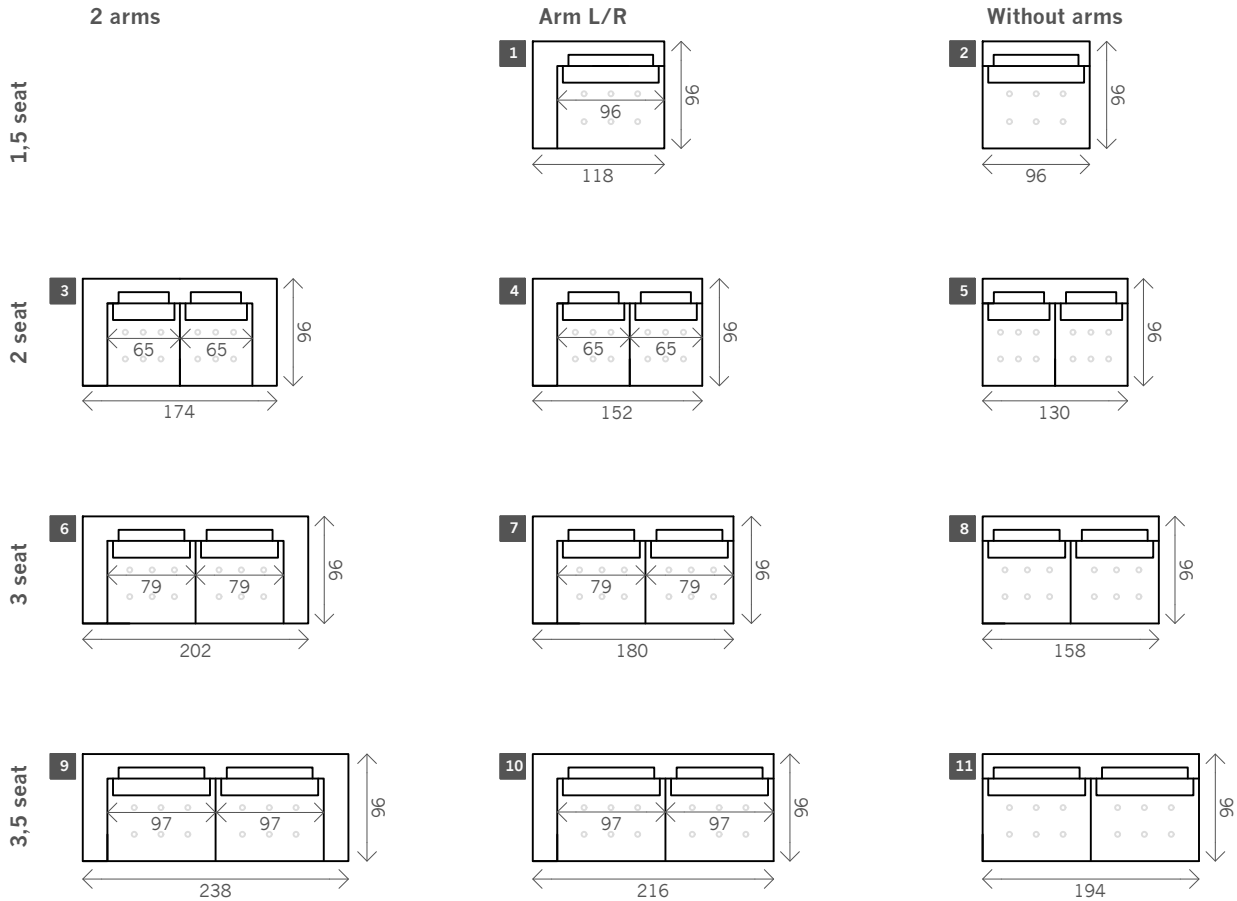

Azaro

Width arms: 22 cm

Height legs: 4 cm

Sitting height: ca. 47 cm

Total height: ca. 89 cm

Total depth: ca. 96 cm

Toss cushions 45x45:

Seats with 2 arms: 2x

Seats with 1 arm/Meridienne/Longchair: 1x

Examples corner sofas