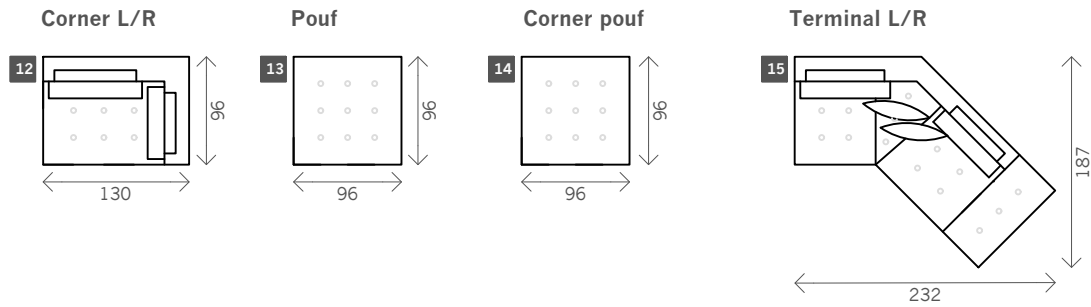

Azaro

Width arms: 22 cm

Height legs: 4 cm

Sitting height: ca. 47 cm

Total height: ca. 89 cm

Total depth: ca. 96 cm

Toss cushions 45x45:

Seats with 2 arms: 2x

Seats with 1 arm/Meridienne/Longchair: 1x

Examples corner sofas