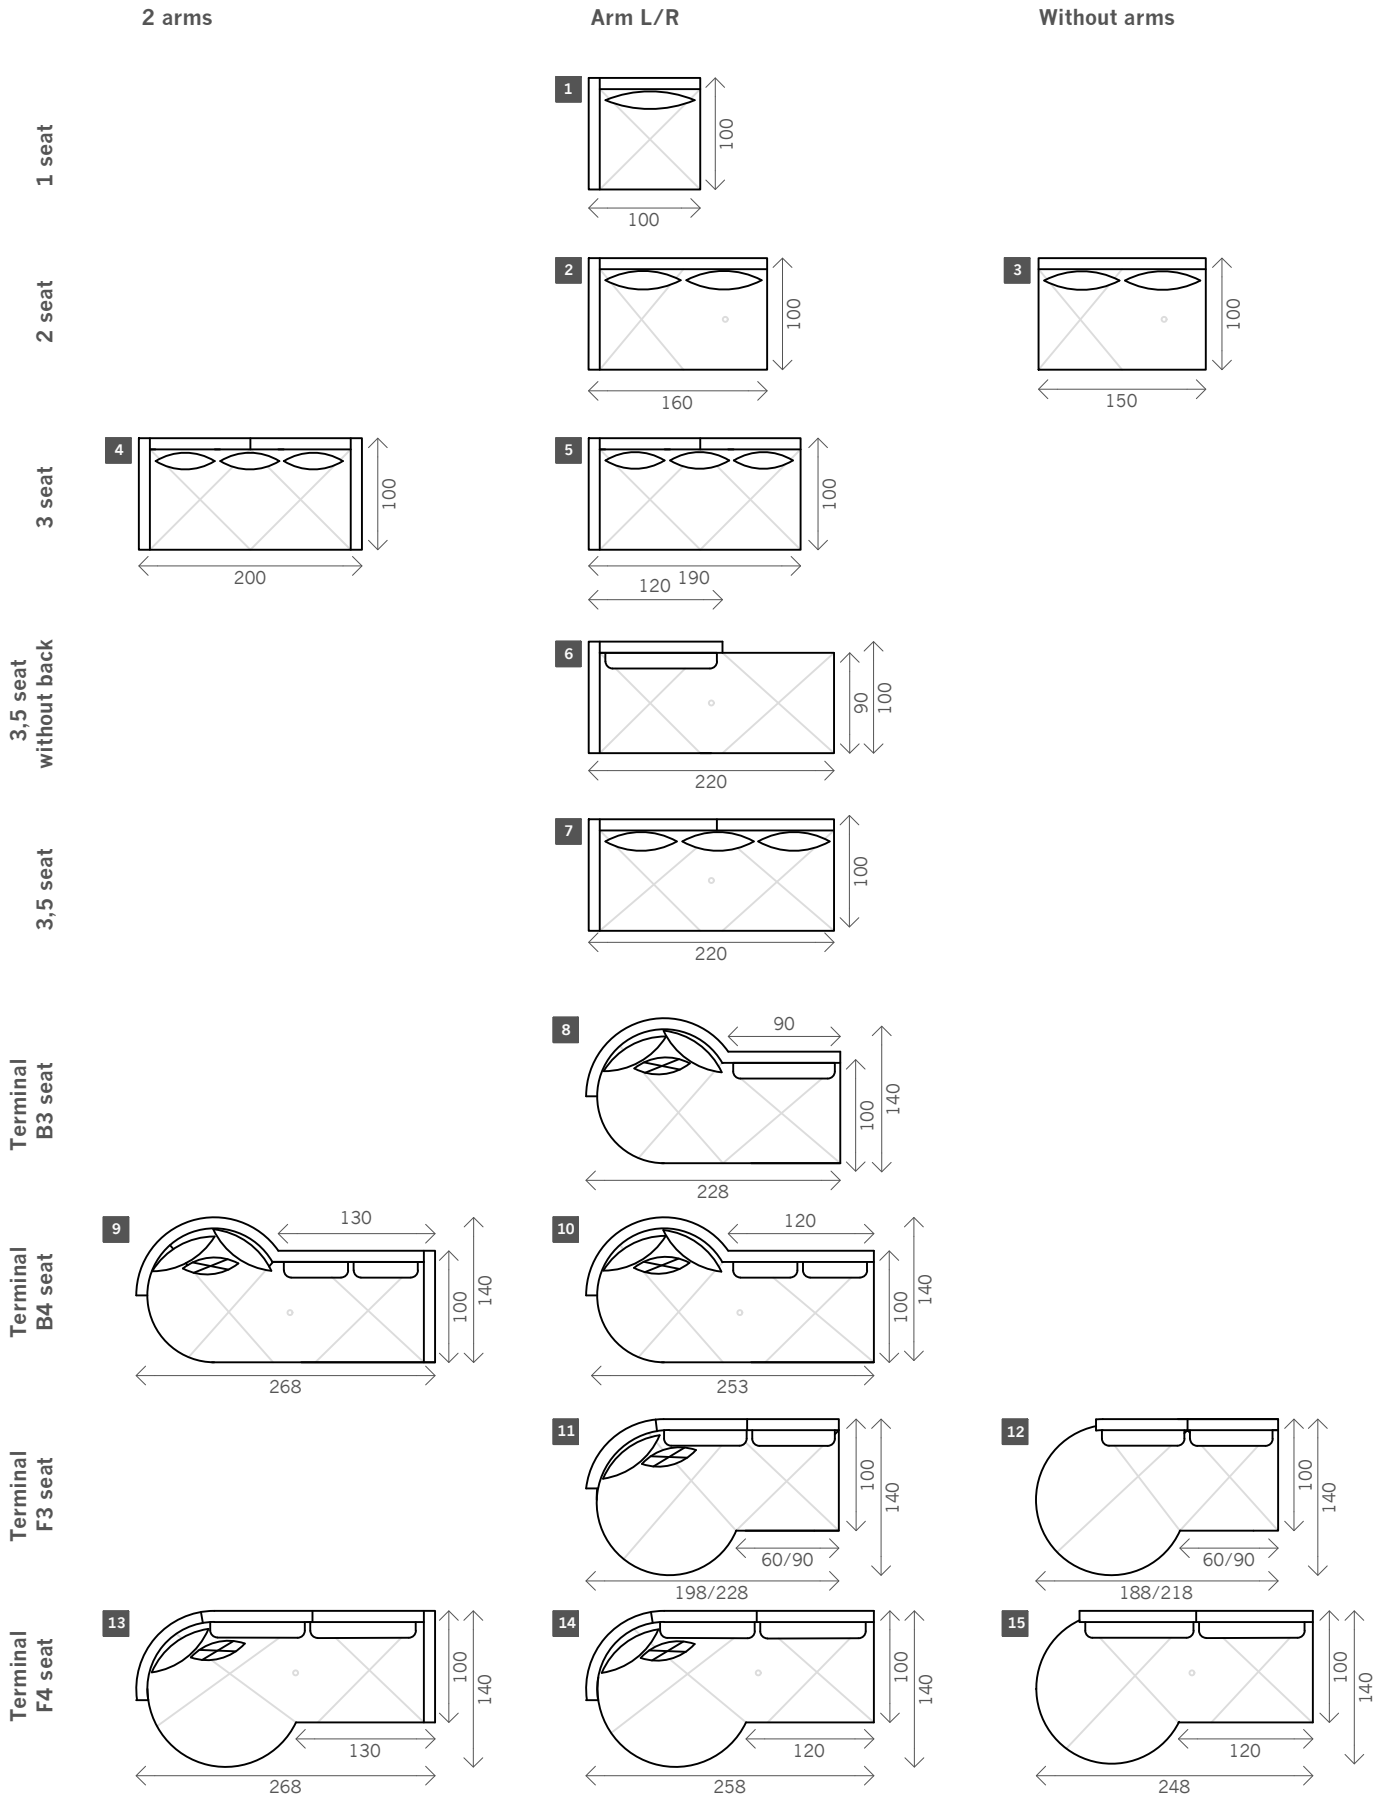

# Archi

Width arms: 10 cm

Height legs: 4 cm

Sitting height: ca. 391 cm

Total height: ca. 83 cm

Total depth: ca. 100/140 cm

Toss cushions 50x50 cm:

Seats with front/back Terminal: 1x

different sizes back cushions depending on model

## Examples corner sofas

**Combination 1**  
terminal extra L/R (19)  
+ 3,5 seat arm L/R (7)

**Combination 2**  
meridienne L/R (22)  
+ 2 seat without arms (3)  
+ terminal F4 seat without arms (15)

**Combination 3**  
terminal F3 seat arm L/R (11)  
+ terminal B3 seat arm L/R (8)