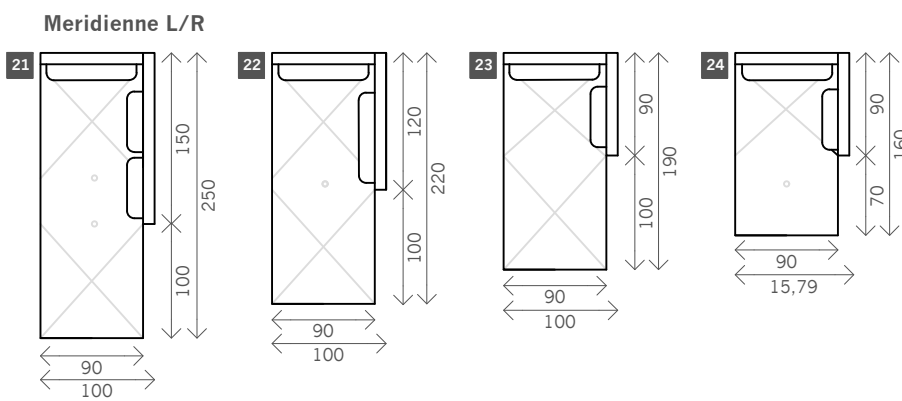

# Archi

Width arms: 10 cm

Height legs: 4 cm

Sitting height: ca. 391 cm

Total height: ca. 83 cm

Total depth: ca. 100/140 cm

Toss cushions 50x50 cm:

Seats with front/back Terminal: 1x

different sizes back cushions depending on model

## Examples corner sofas

**Combination 1**  
terminal extra L/R (19)  
+ 3,5 seat arm L/R (7)

**Combination 2**  
meridienne L/R (22)  
+ 2 seat without arms (3)  
+ terminal F4 seat without arms (15)

**Combination 3**  
terminal F3 seat arm L/R (11)  
+ terminal B3 seat arm L/R (8)