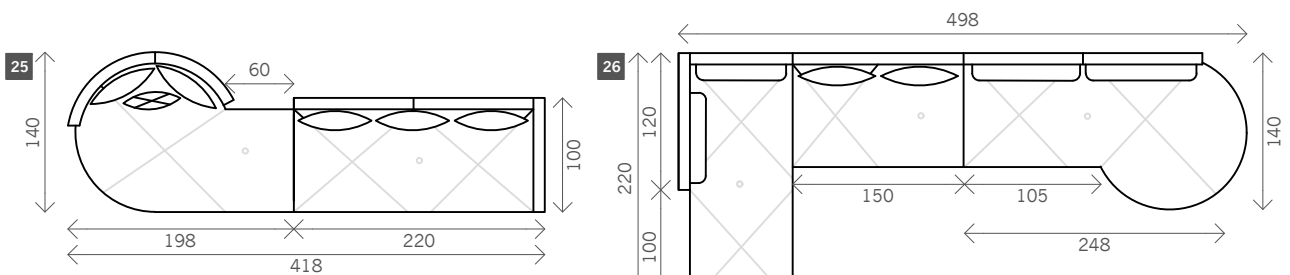

# Archi

Width arms: 10 cm

Height legs: 4 cm

Sitting height: ca. 391 cm

Total height: ca. 83 cm

Total depth: ca. 100/140 cm

Toss cushions 50x50 cm:

Seats with front/back Terminal: 1x

different sizes back cushions depending on model

## Examples corner sofas

**Combination 1**  
terminal extra L/R (19)  
+ 3,5 seat arm L/R (7)

**Combination 2**  
meridienne L/R (22)  
+ 2 seat without arms (3)  
+ terminal F4 seat without arms (15)

**Combination 3**  
terminal F3 seat arm L/R (11)  
+ terminal B3 seat arm L/R (8)