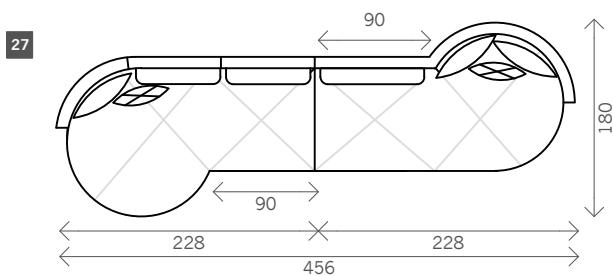

Combination 3
terminal F3 seat arm L/R (11)
+ terminal B3 seat arm L/R (8)