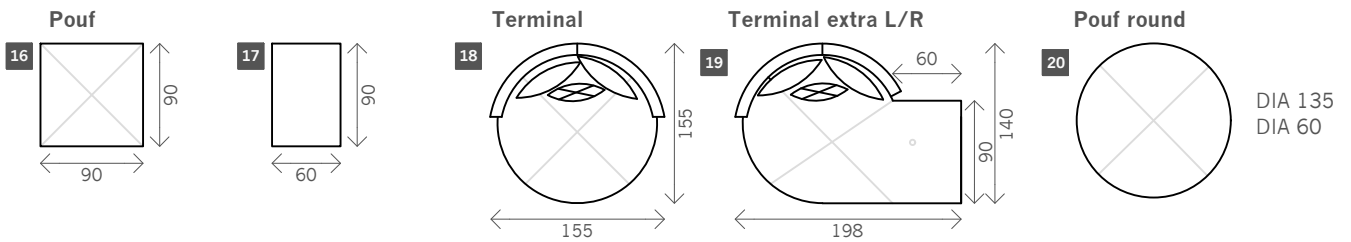

# Archi

Width arms: 10 cm

Height legs: 4 cm

Sitting height: ca. 391 cm

Total height: ca. 83 cm

Total depth: ca. 100/140 cm

Toss cushions 50x50 cm:

Seats with front/back Terminal: 1x

different sizes back cushions depending on model

## Examples corner sofas

**Combination 1**  
terminal extra L/R (19)  
+ 3,5 seat arm L/R (7)

**Combination 2**  
meridienne L/R (22)  
+ 2 seat without arms (3)  
+ terminal F4 seat without arms (15)

**Combination 3**  
terminal F3 seat arm L/R (11)  
+ terminal B3 seat arm L/R (8)