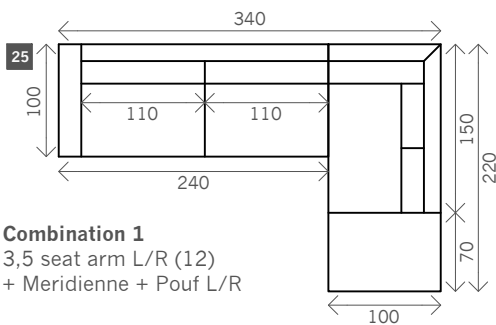

Abby

Width arms: 20 cm

Height legs: 19 cm

Sitting height: ca. 44 cm

Total height: ca. 80 cm

Total depth: ca. 100 cm Legs: black metal

Corner L/R XL

Corner L/R

Pouf

Rectangle:
70 x 100

Ottomane L/R

Meridienne L/R

Longchair L/R

Examples corner sofas

Combination 1
3,5 seat arm L/R (12)
+ Meridienne + Pouf L/R

Combination 2
2,75 seat arm L/R (8)
+ Longchair L/R (24)