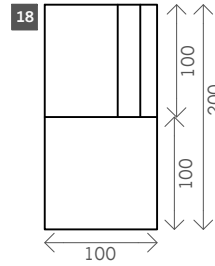

Abby

Width arms: 20 cm

Height legs: 19 cm

Sitting height: ca. 44 cm

Total height: ca. 80 cm

Total depth: ca. 100 cm Legs: black metal

Corner L/R XL

Corner L/R

Pouf

Rectangle:
70 x 100

Ottomane L/R

Meridienne L/R

Longchair L/R

Examples corner sofas

Combination 1
3,5 seat arm L/R (12)
+ Meridienne + Pouf L/R

Combination 2
2,75 seat arm L/R (8)
+ Longchair L/R (24)