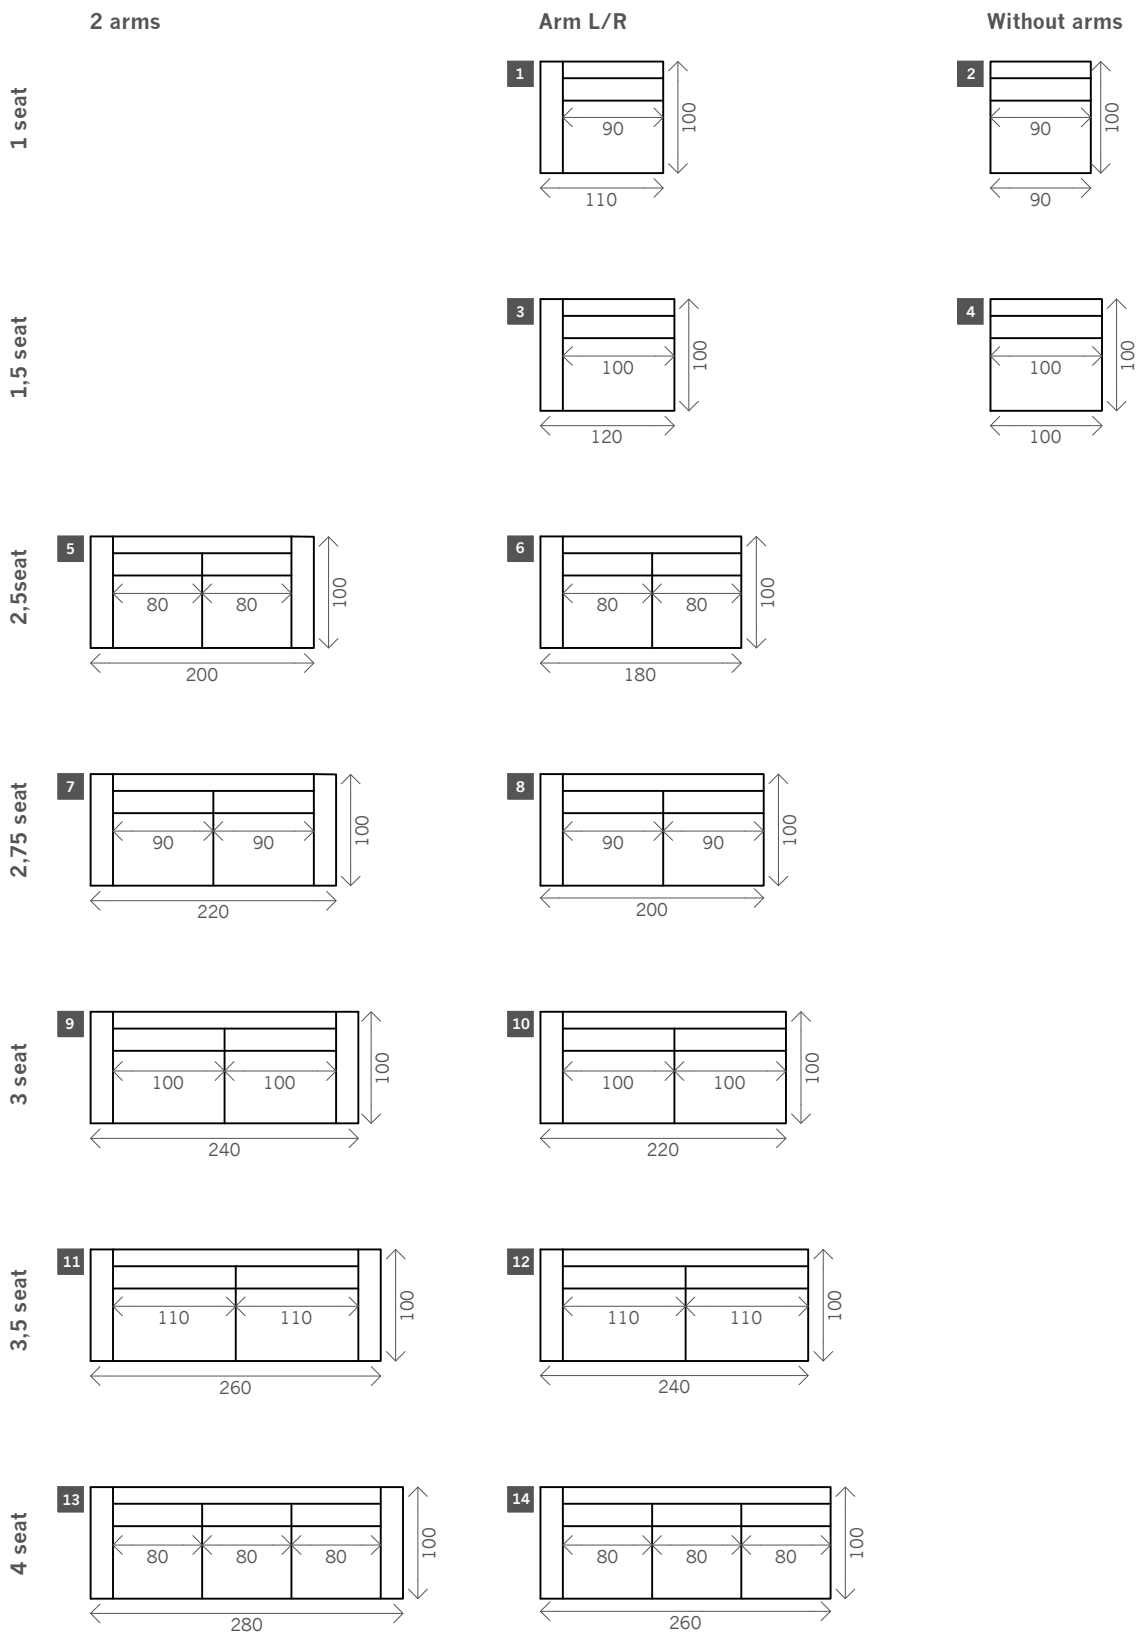

Abby

Width arms: 20 cm

Height legs: 19 cm

Sitting height: ca. 44 cm

Total height: ca. 80 cm

Total depth: ca. 100 cm Legs: black metal

Corner L/R XL

Corner L/R

Pouf

Rectangle:
70 x 100

Ottomane L/R

Meridienne L/R

Longchair L/R

Examples corner sofas

Combination 1
3,5 seat arm L/R (12)
+ Meridienne + Pouf L/R

Combination 2
2,75 seat arm L/R (8)
+ Longchair L/R (24)