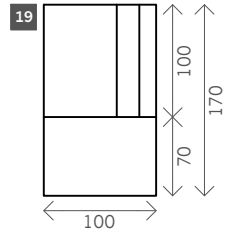

Abby

Width arms: 20 cm

Height legs: 19 cm

Sitting height: ca. 44 cm

Total height: ca. 80 cm

Total depth: ca. 100 cm Legs: black metal

Corner L/R XL

Corner L/R

Pouf

Rectangle:
70 x 100

Ottomane L/R

Meridienne L/R

Longchair L/R

Examples corner sofas

Combination 1
3,5 seat arm L/R (12)
+ Meridienne + Pouf L/R

Combination 2
2,75 seat arm L/R (8)
+ Longchair L/R (24)