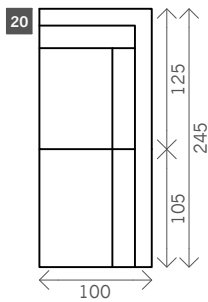

Abby

Width arms: 20 cm

Height legs: 19 cm

Sitting height: ca. 44 cm

Total height: ca. 80 cm

Total depth: ca. 100 cm Legs: black metal

Corner L/R XL

Corner L/R

Pouf

Rectangle:
70 x 100

Ottomane L/R

Meridienne L/R

Longchair L/R

Examples corner sofas

Combination 1
3,5 seat arm L/R (12)
+ Meridienne + Pouf L/R

Combination 2
2,75 seat arm L/R (8)
+ Longchair L/R (24)