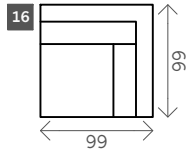

Abby

Width arms: 20 cm

Height legs: 19 cm

Sitting height: ca. 44 cm

Total height: ca. 80 cm

Total depth: ca. 100 cm Legs: black metal

Corner L/R XL

Corner L/R

Pouf

Rectangle:
70 x 100

Ottomane L/R

Meridienne L/R

Longchair L/R

Examples corner sofas

Combination 1
3,5 seat arm L/R (12)
+ Meridienne + Pouf L/R

Combination 2
2,75 seat arm L/R (8)
+ Longchair L/R (24)