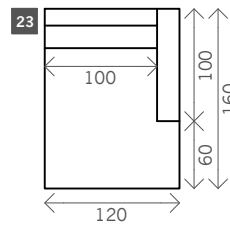

Abby

Width arms: 20 cm

Height legs: 19 cm

Sitting height: ca. 44 cm

Total height: ca. 80 cm

Total depth: ca. 100 cm Legs: black metal

Corner L/R XL

Corner L/R

Pouf

Rectangle:
70 x 100

Ottomane L/R

Meridienne L/R

Longchair L/R

Examples corner sofas

Combination 1
3,5 seat arm L/R (12)
+ Meridienne + Pouf L/R

Combination 2
2,75 seat arm L/R (8)
+ Longchair L/R (24)