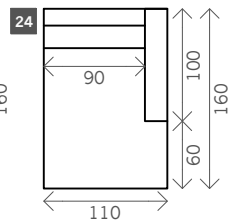

Abby

Width arms: 20 cm

Height legs: 19 cm

Sitting height: ca. 44 cm

Total height: ca. 80 cm

Total depth: ca. 100 cm Legs: black metal

Corner L/R XL

Corner L/R

Pouf

Rectangle:
70 x 100

Ottomane L/R

Meridienne L/R

Longchair L/R

Examples corner sofas

Combination 1
3,5 seat arm L/R (12)
+ Meridienne + Pouf L/R

Combination 2
2,75 seat arm L/R (8)
+ Longchair L/R (24)