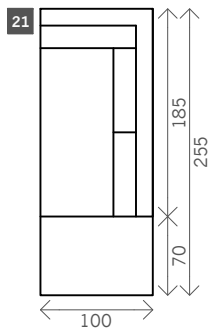

Abby

Width arms: 20 cm

Height legs: 19 cm

Sitting height: ca. 44 cm

Total height: ca. 80 cm

Total depth: ca. 100 cm Legs: black metal

Corner L/R XL

Corner L/R

Pouf

Rectangle:
70 x 100

Ottomane L/R

Meridienne L/R

Longchair L/R

Examples corner sofas

Combination 1
3,5 seat arm L/R (12)
+ Meridienne + Pouf L/R

Combination 2
2,75 seat arm L/R (8)
+ Longchair L/R (24)