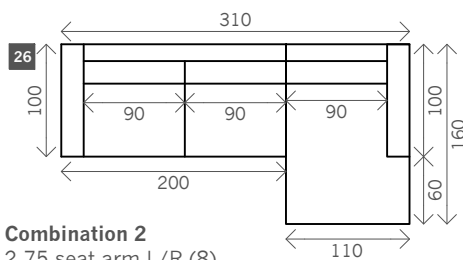

Abby

Width arms: 20 cm

Height legs: 19 cm

Sitting height: ca. 44 cm

Total height: ca. 80 cm

Total depth: ca. 100 cm Legs: black metal

Corner L/R XL

Corner L/R

Pouf

Rectangle:
70 x 100

Ottomane L/R

Meridienne L/R

Longchair L/R

Examples corner sofas

Combination 1
3,5 seat arm L/R (12)
+ Meridienne + Pouf L/R

Combination 2
2,75 seat arm L/R (8)
+ Longchair L/R (24)