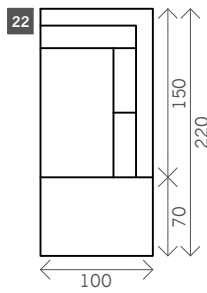

Abby

Width arms: 20 cm

Height legs: 19 cm

Sitting height: ca. 44 cm

Total height: ca. 80 cm

Total depth: ca. 100 cm Legs: black metal

Corner L/R XL

Corner L/R

Pouf

Rectangle:
70 x 100

Ottomane L/R

Meridienne L/R

Longchair L/R

Examples corner sofas

Combination 1
3,5 seat arm L/R (12)
+ Meridienne + Pouf L/R

Combination 2
2,75 seat arm L/R (8)
+ Longchair L/R (24)