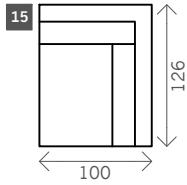

Abby

Width arms: 20 cm

Height legs: 19 cm

Sitting height: ca. 44 cm

Total height: ca. 80 cm

Total depth: ca. 100 cm Legs: black metal

Corner L/R XL

Corner L/R

Pouf

Rectangle:
70 x 100

Ottomane L/R

Meridienne L/R

Longchair L/R

Examples corner sofas

Combination 1
3,5 seat arm L/R (12)
+ Meridienne + Pouf L/R

Combination 2
2,75 seat arm L/R (8)
+ Longchair L/R (24)