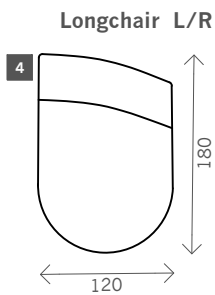

Abba

Width arms: 40 cm

Height legs: 8 cm

Sitting height: ca. 41 cm

Total height: ca. 83 cm

Total depth: ca. 120 cm

fixed sizes

Examples corner sofas

Combination 1
2 seat arm L/R (2)
+ Longchair L/R (4)