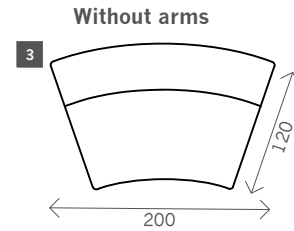

Abba

Width arms: 40 cm

Height legs: 8 cm

Sitting height: ca. 41 cm

Total height: ca. 83 cm

Total depth: ca. 120 cm

fixed sizes

Examples corner sofas

Combination 1
2 seat arm L/R (2)
+ Longchair L/R (4)