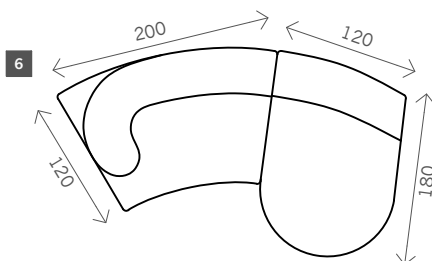

Abba

Width arms: 40 cm

Height legs: 8 cm

Sitting height: ca. 41 cm

Total height: ca. 83 cm

Total depth: ca. 120 cm

fixed sizes

Examples corner sofas

Combination 1
2 seat arm L/R (2)
+ Longchair L/R (4)