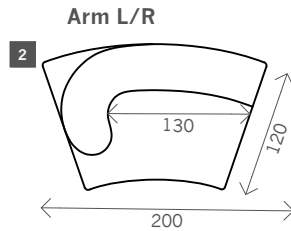

Abba

Width arms: 40 cm

Height legs: 8 cm

Sitting height: ca. 41 cm

Total height: ca. 83 cm

Total depth: ca. 120 cm

fixed sizes

Examples corner sofas

Combination 1
2 seat arm L/R (2)
+ Longchair L/R (4)