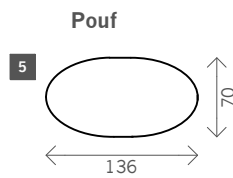

Abba

Width arms: 40 cm

Height legs: 8 cm

Sitting height: ca. 41 cm

Total height: ca. 83 cm

Total depth: ca. 120 cm

fixed sizes

Examples corner sofas

Combination 1
2 seat arm L/R (2)
+ Longchair L/R (4)