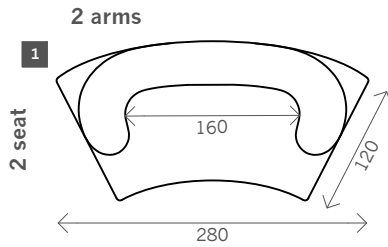

Abba

Width arms: 40 cm

Height legs: 8 cm

Sitting height: ca. 41 cm

Total height: ca. 83 cm

Total depth: ca. 120 cm

fixed sizes

Examples corner sofas

Combination 1
2 seat arm L/R (2)
+ Longchair L/R (4)